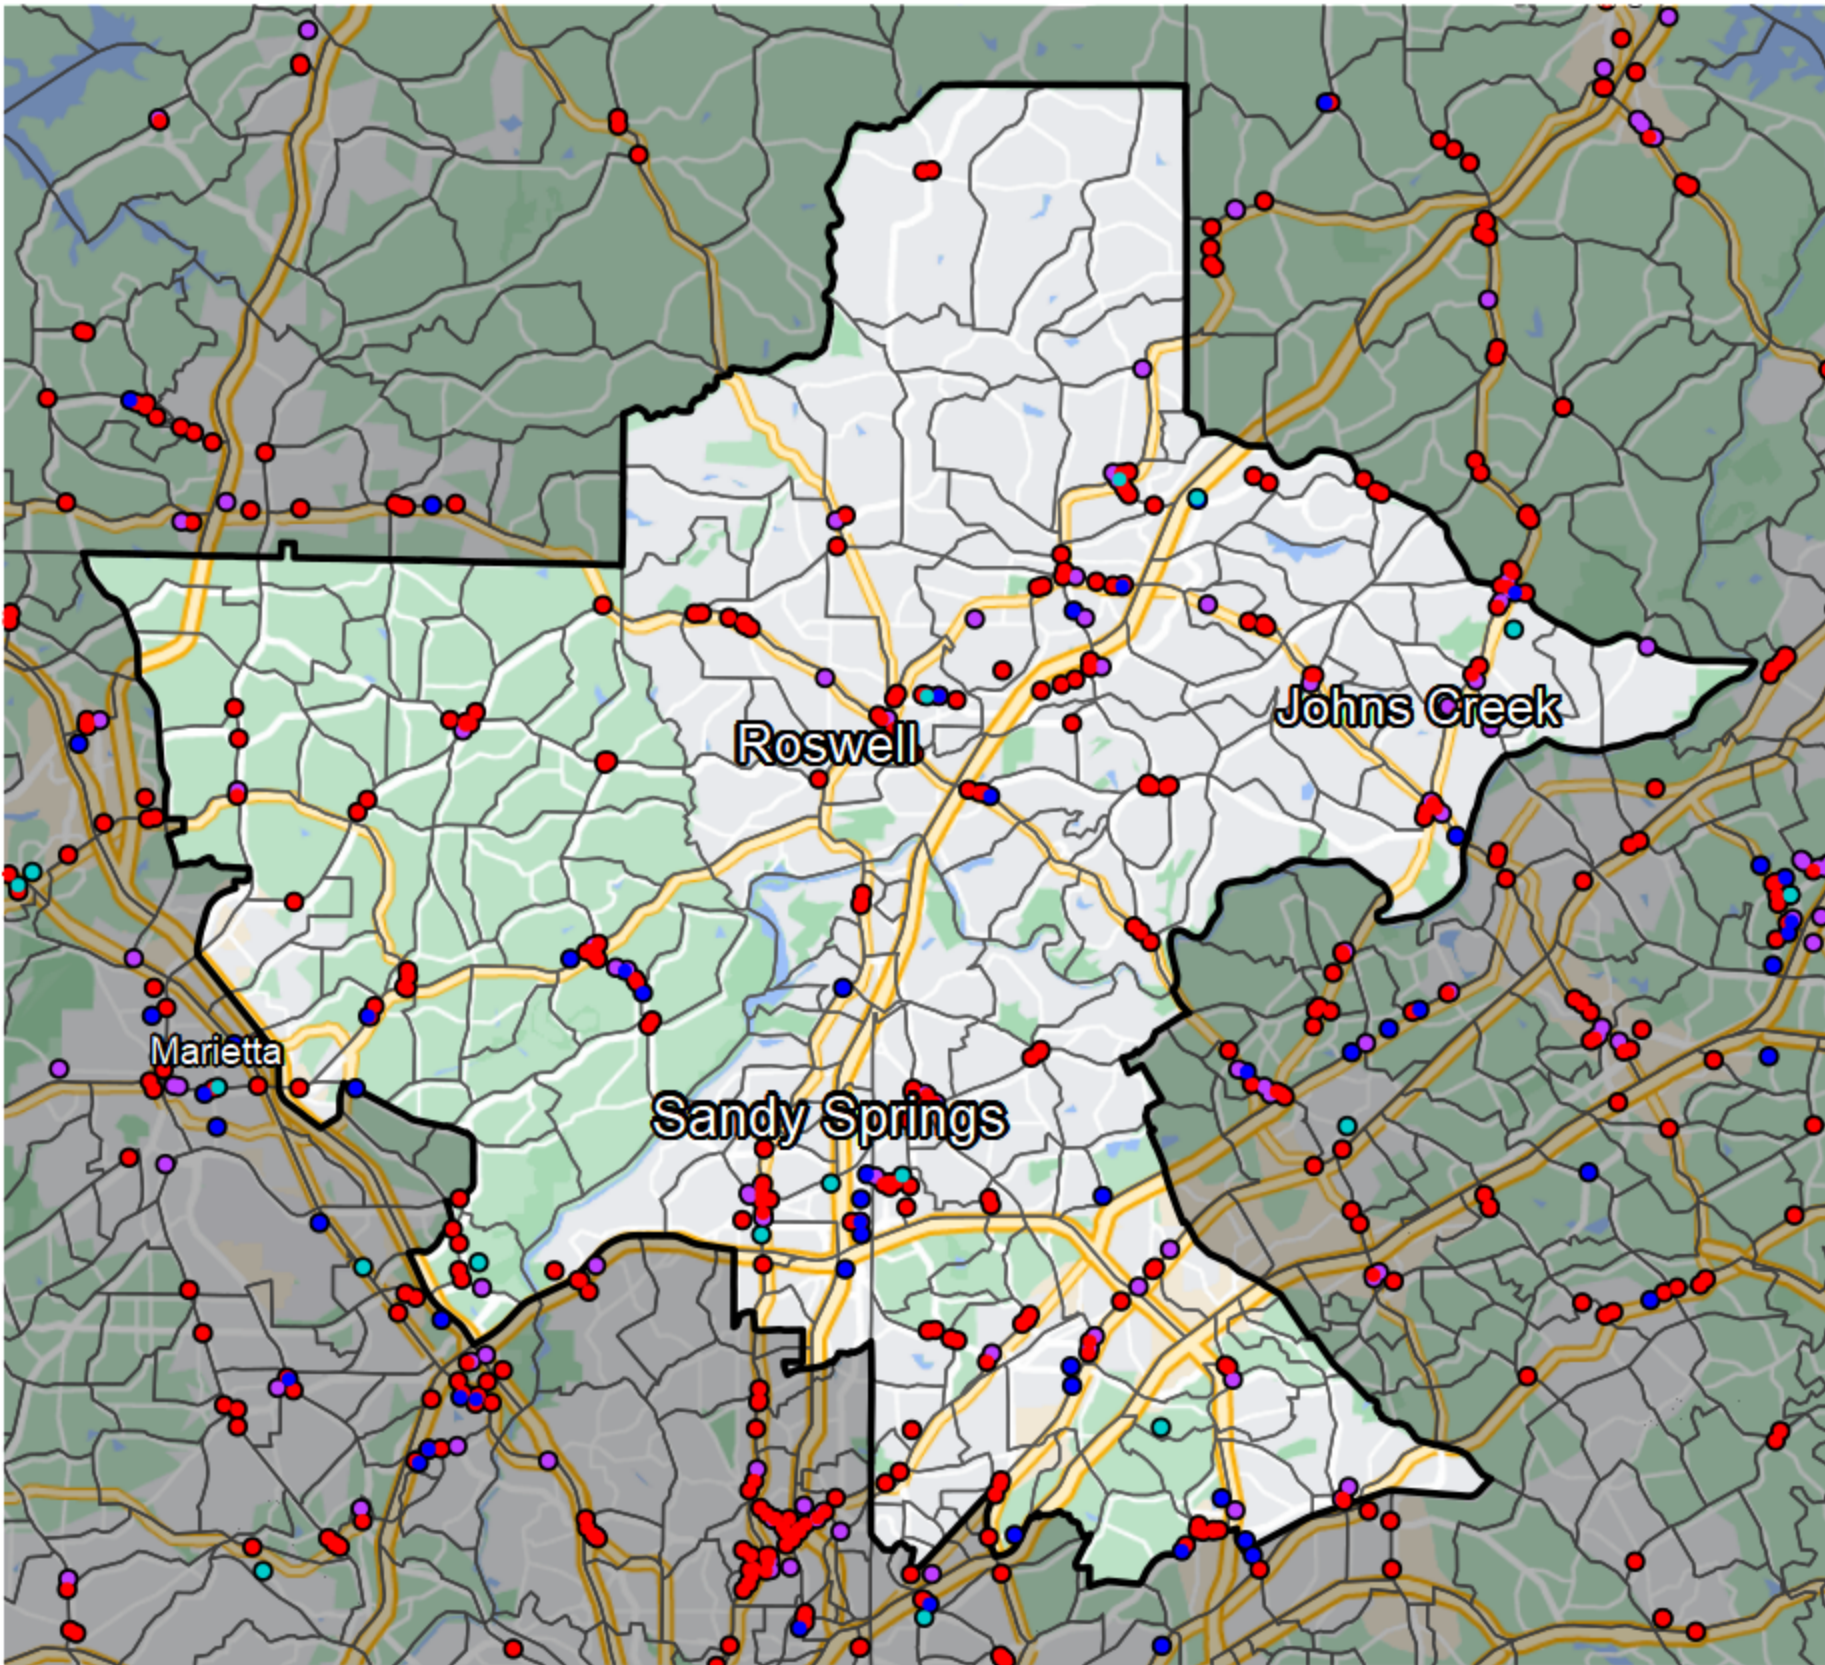

Georgia - Congressional District 6

Banking Desert

No Branches within 10 Miles of Population Center

Financial Institutions

- Bank: 44
- Bank, Out-of-State: 173
- Credit Union: 26
- Credit Union, Out-of-State: 9