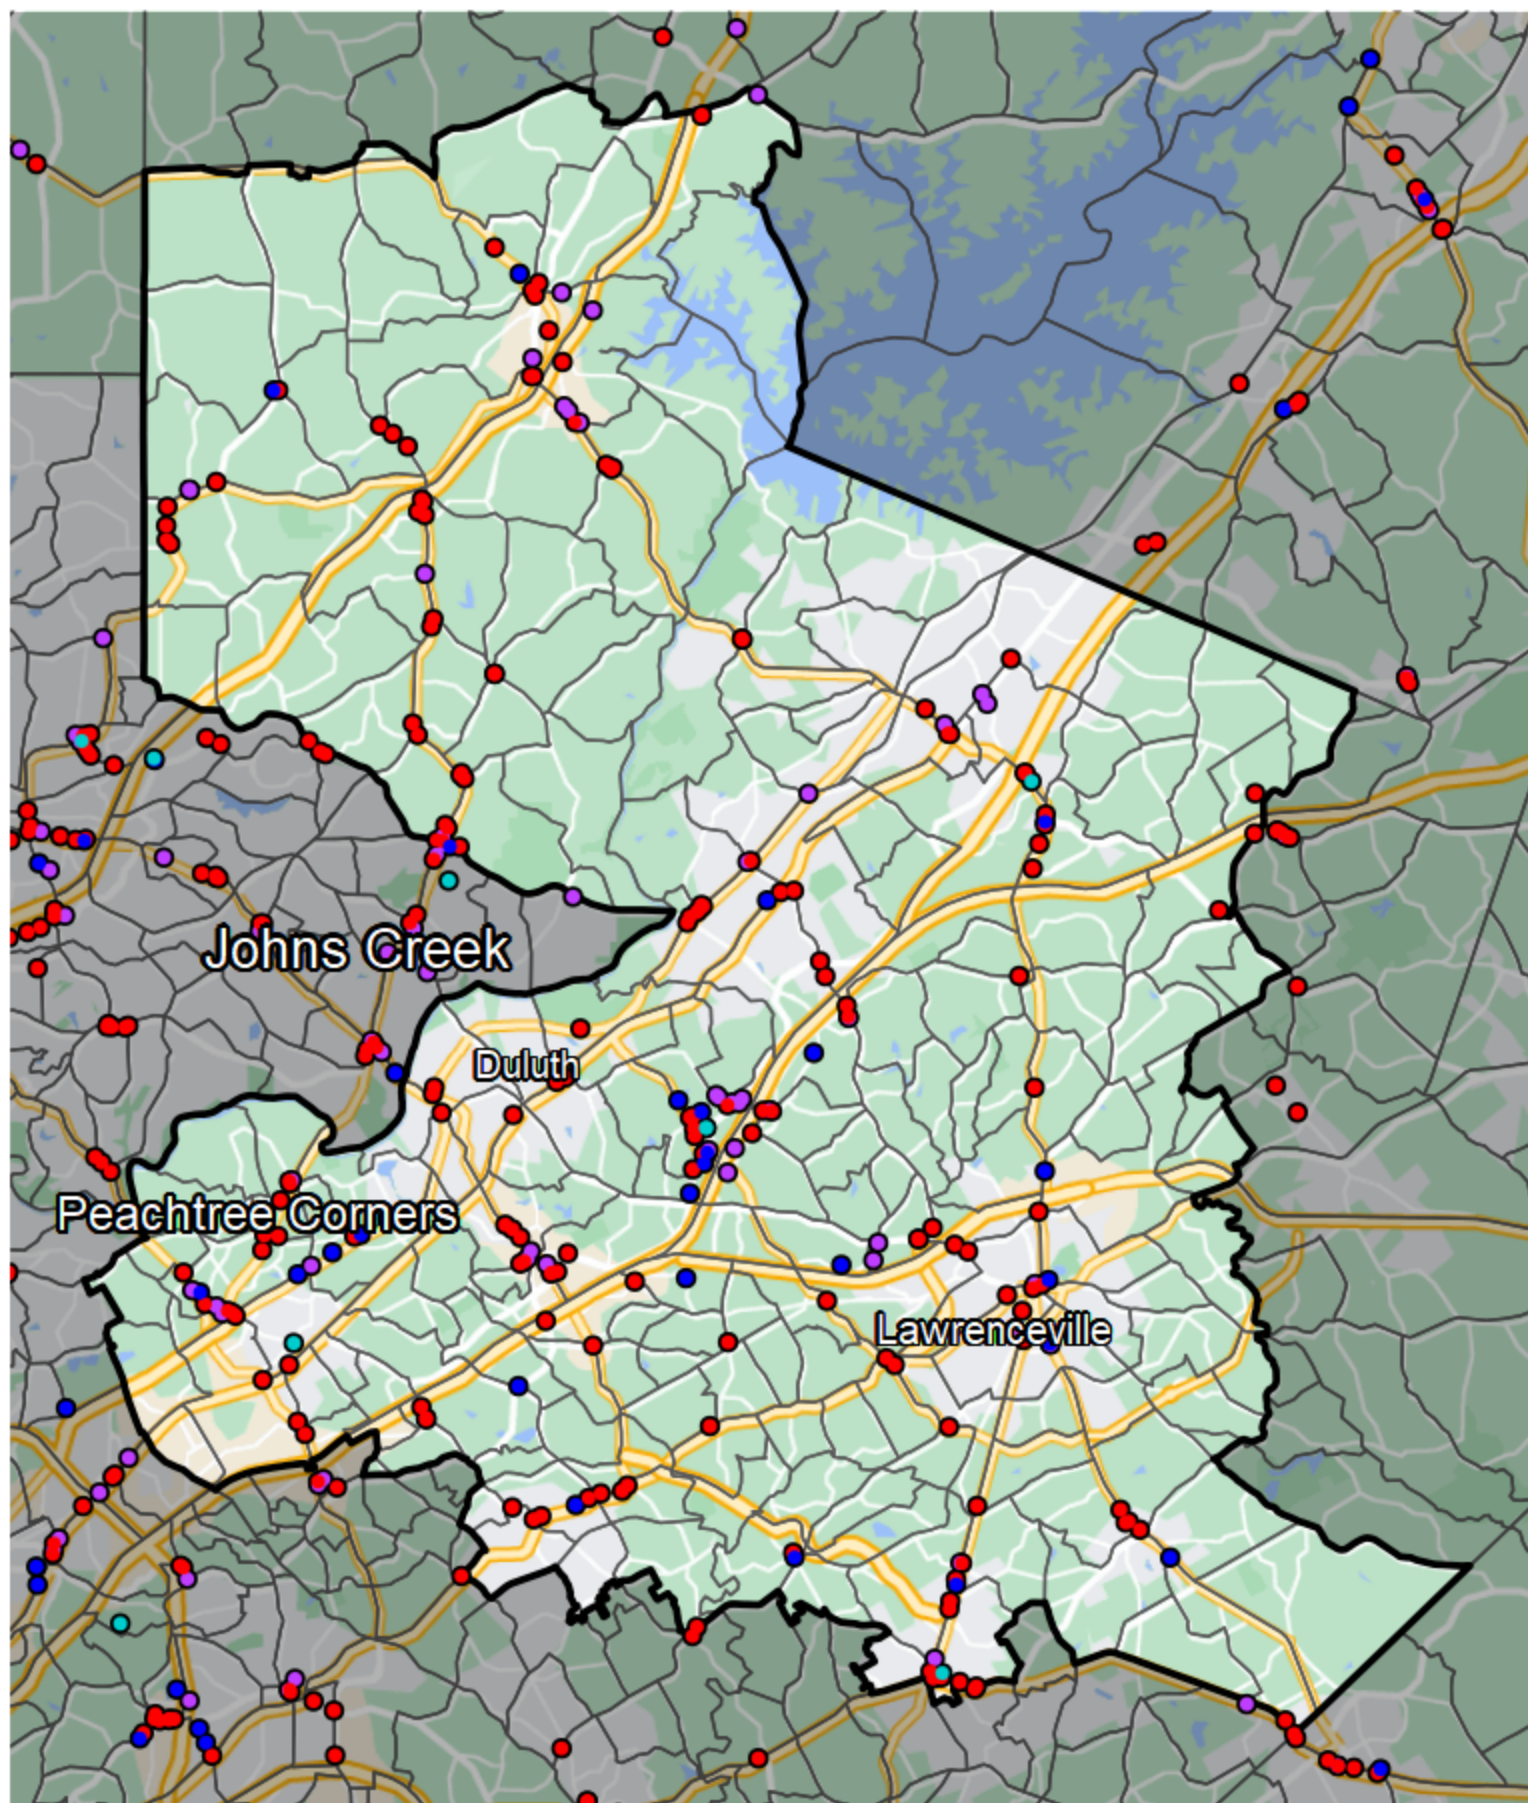

Georgia - Congressional District 7

Banking Desert

■ No Branches within 10 Miles of Population Center

Financial Institutions

- Bank: 41
- Bank, Out-of-State: 165
- Credit Union: 24
- Credit Union, Out-of-State: 5