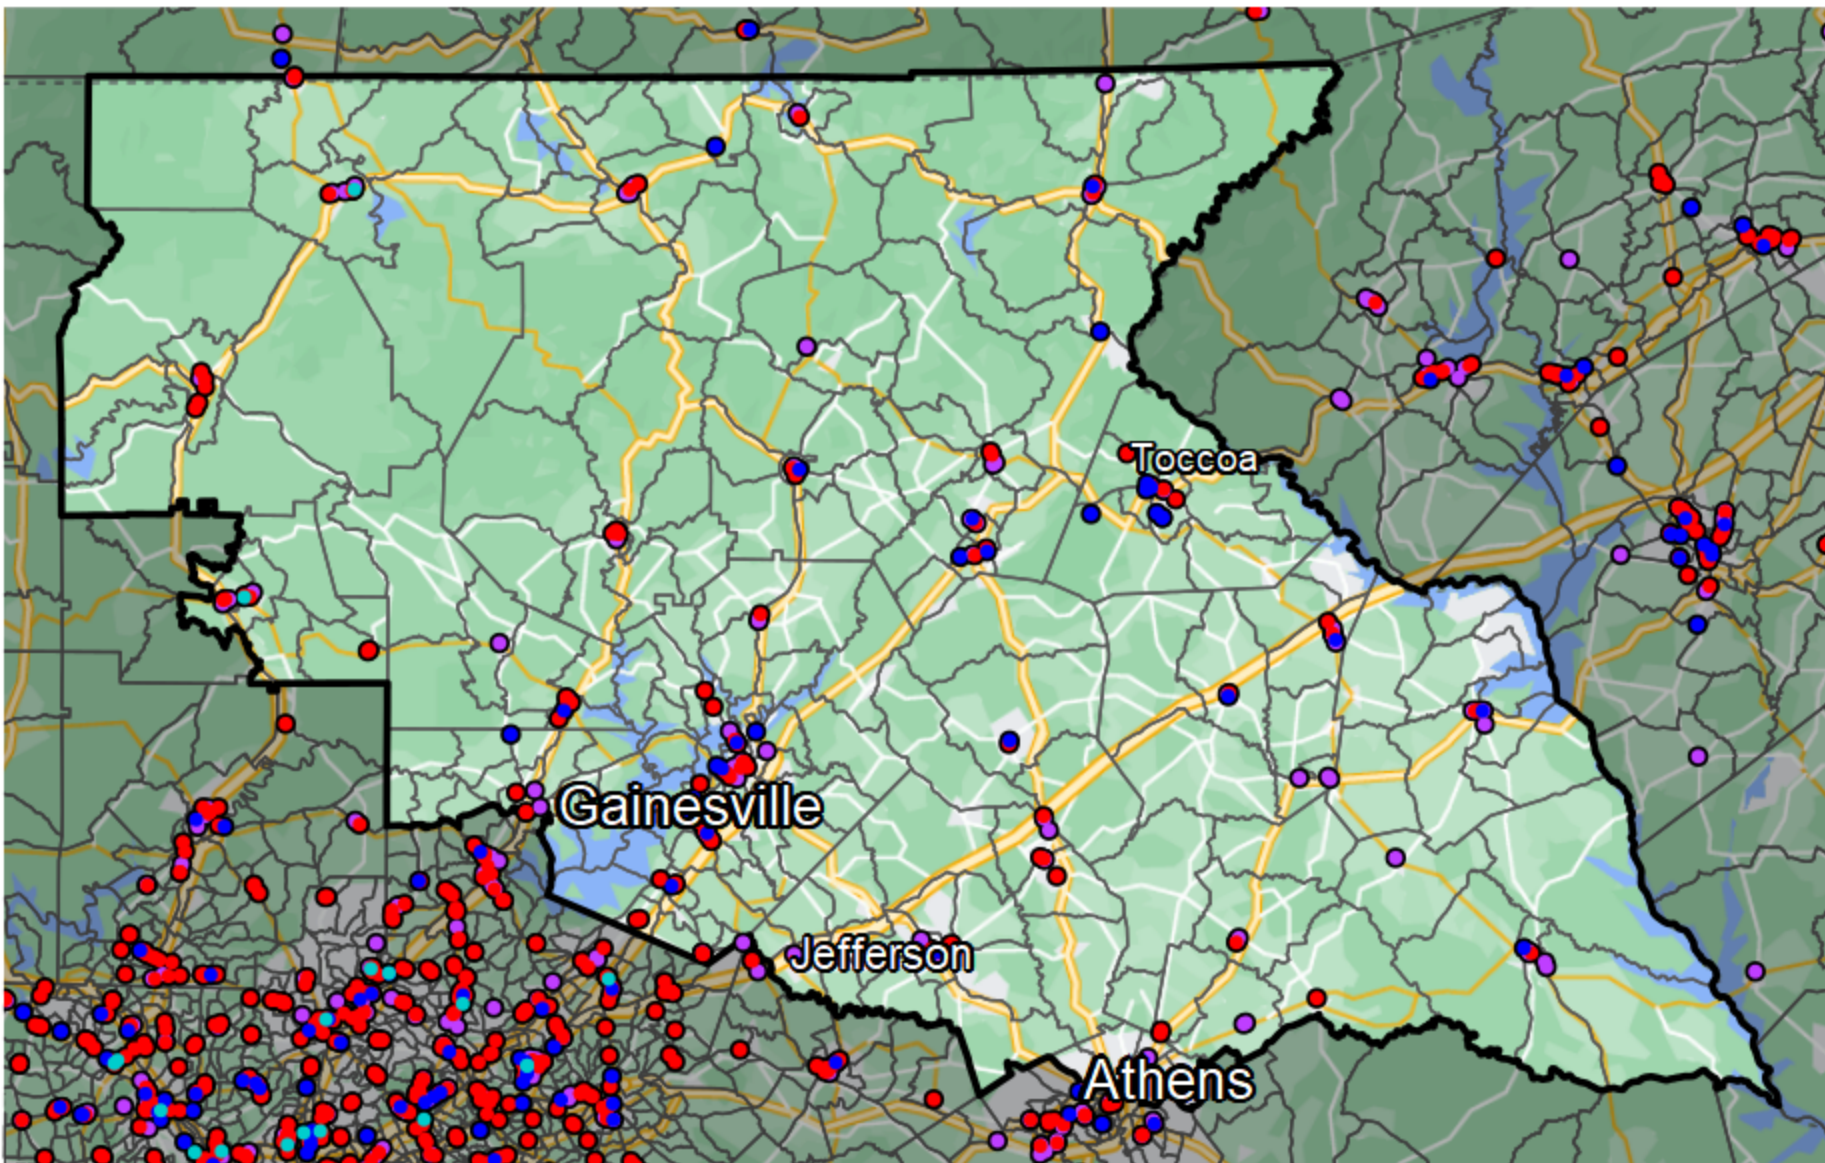

Georgia - Congressional District 9

Banking Desert

No Branches within 10 Miles of Population Center

Financial Institutions

- Bank: 77
- Bank, Out-of-State: 94
- Credit Union: 33
- Credit Union, Out-of-State: 2

Sources: NCUA, FDIC, UW-Madison Population Lab, CDFI, US Census, Google Maps, CUNA