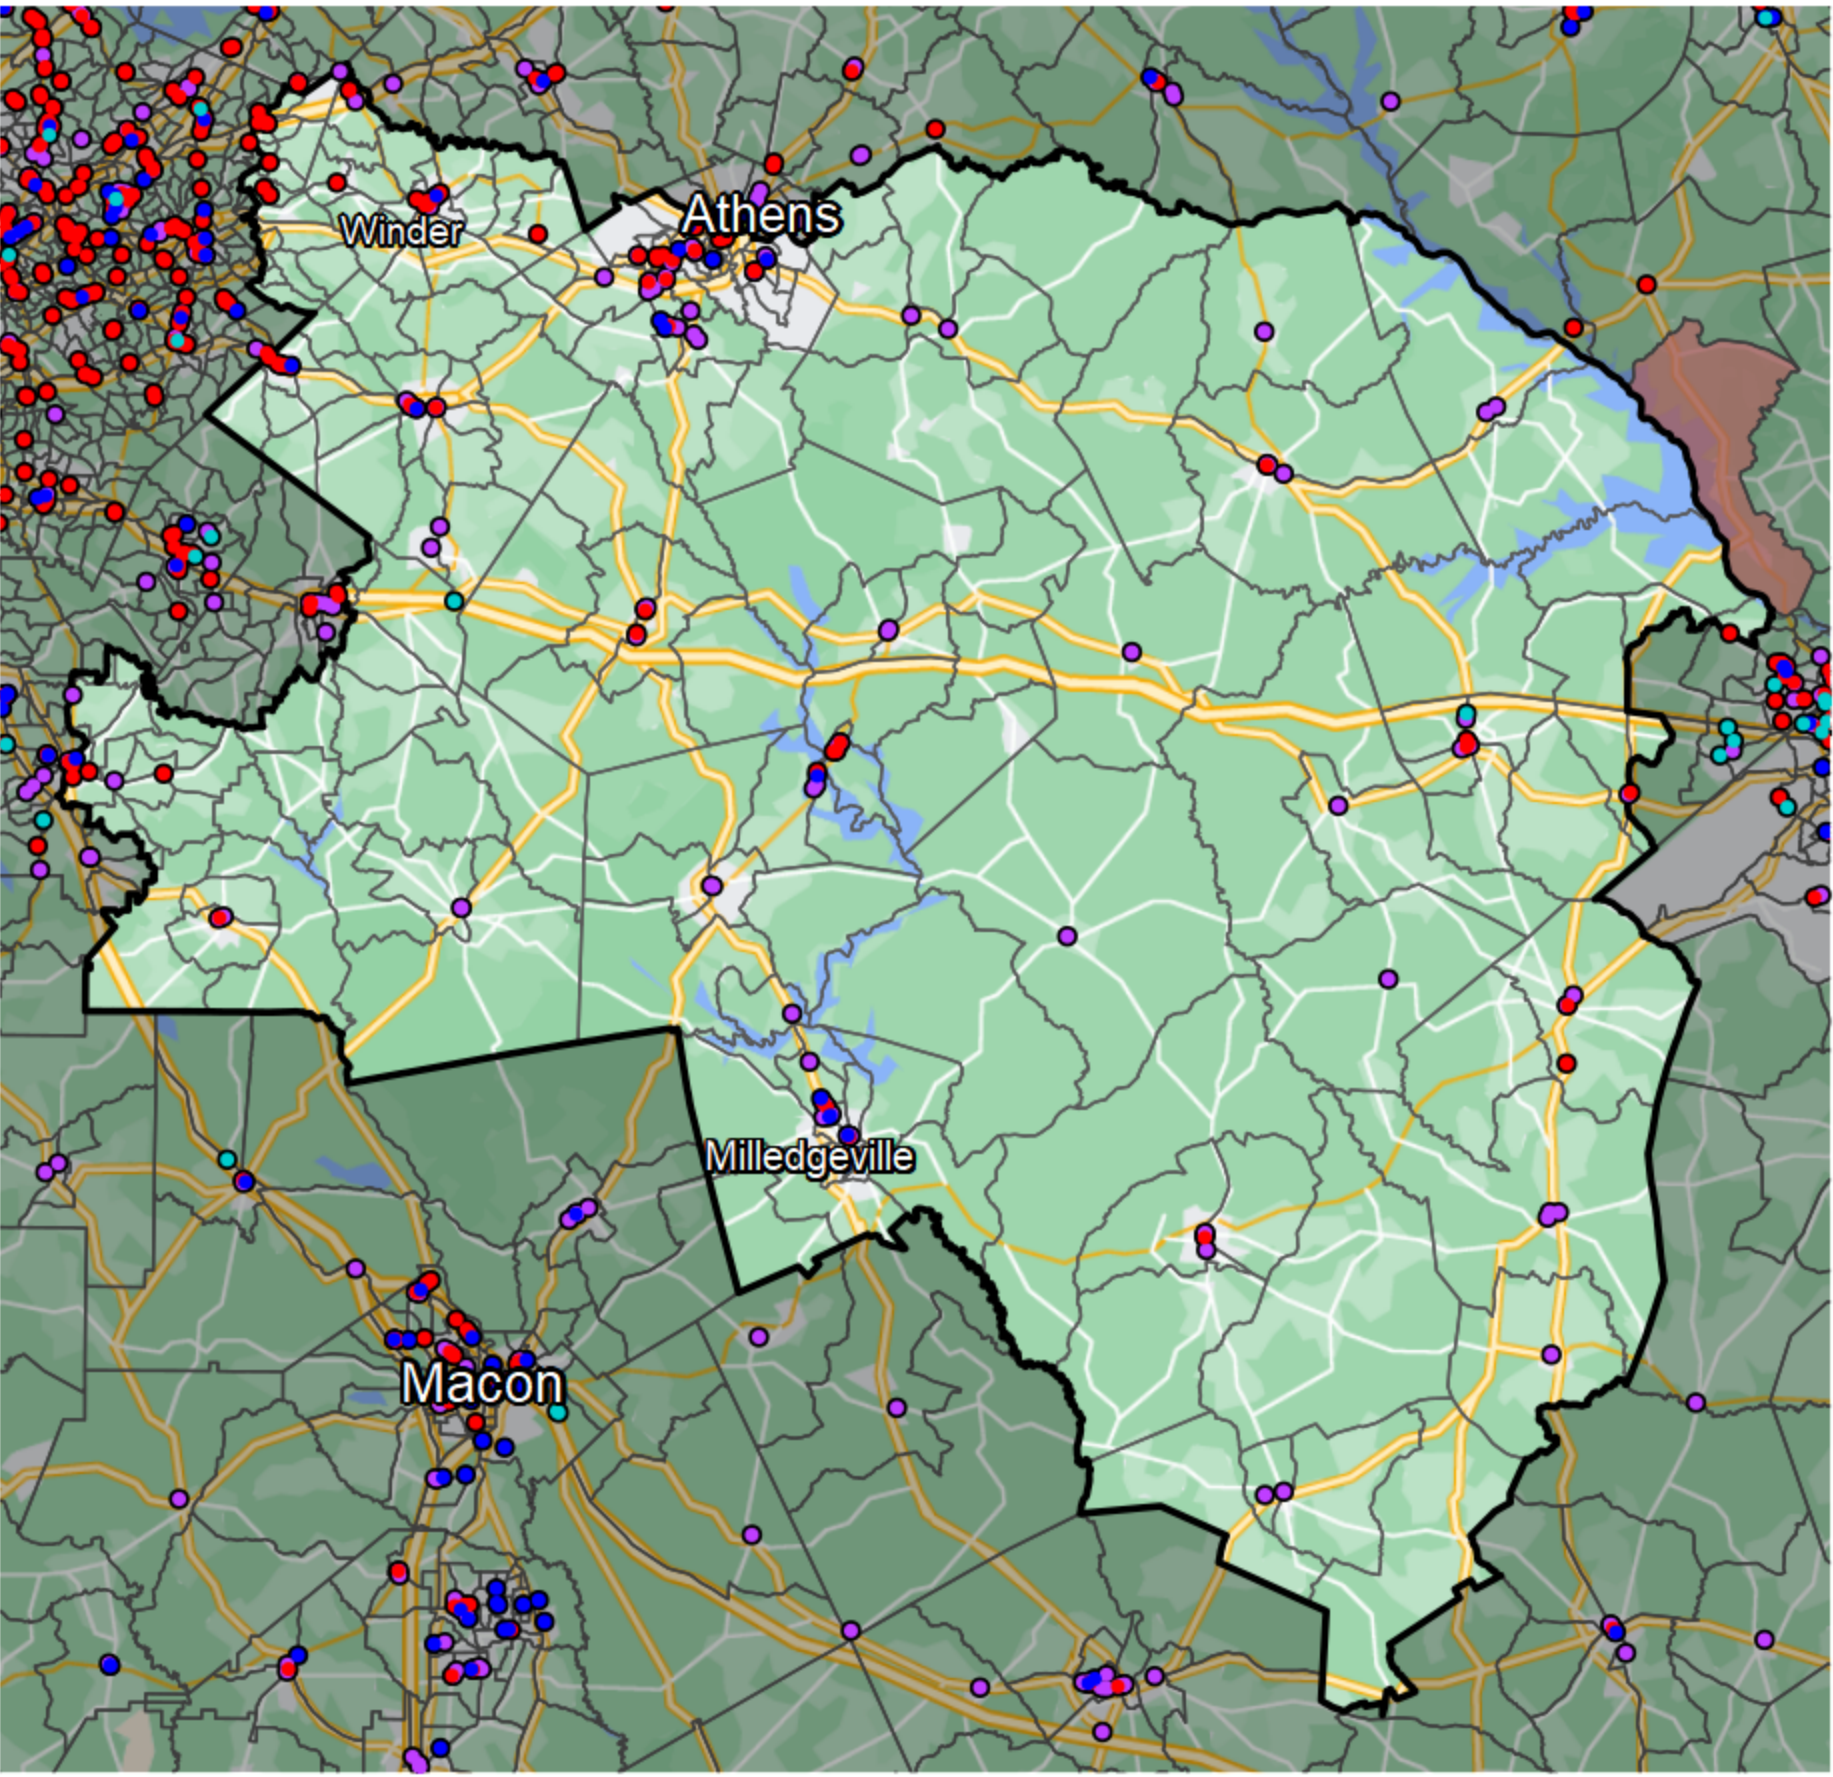

Georgia - Congressional District 10

- Banking Desert**
- No Branches within 10 Miles of Population Center
- Financial Institutions**
- Bank: 90
 - Bank, Out-of-State: 72
 - Credit Union: 15
 - Credit Union, Out-of-State: 2

Sources: NCUA, FDIC, UW-Madison Population Lab, CDFI, US Census, Google Maps, CUNA