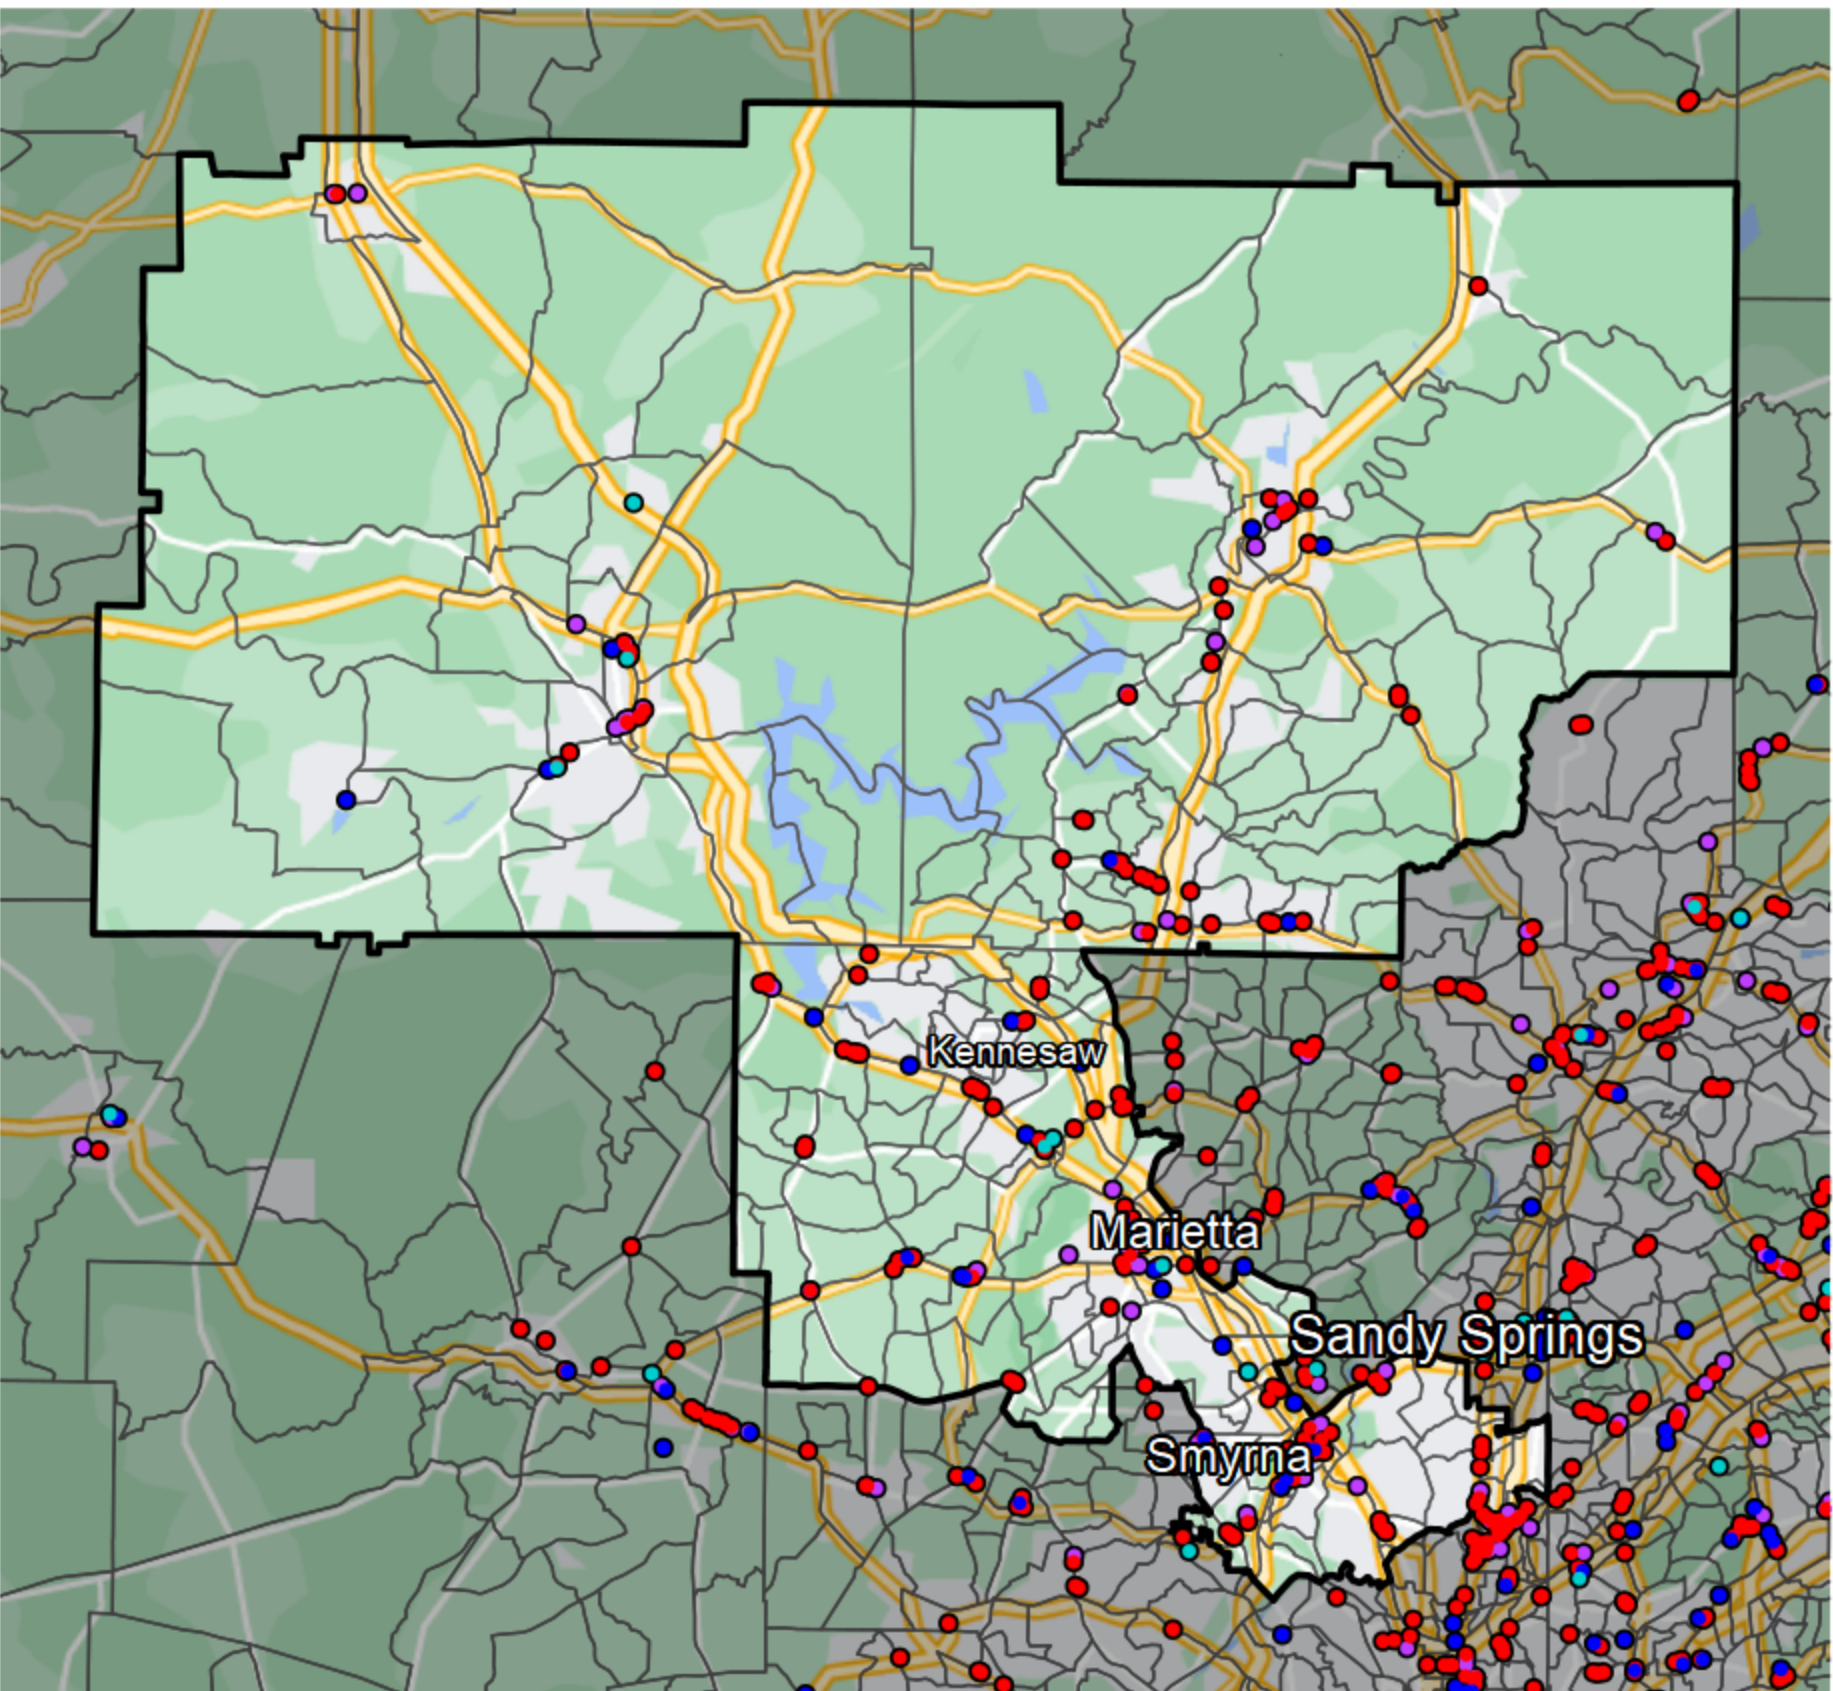

Georgia - Congressional District 11

- Banking Desert**
- No Branches within 10 Miles of Population Center
- Financial Institutions**
- Bank: 39
 - Bank, Out-of-State: 153
 - Credit Union: 26
 - Credit Union, Out-of-State: 7

Sources: NCUA, FDIC, UW-Madison Population Lab, CDFI, US Census, Google Maps, CUNA