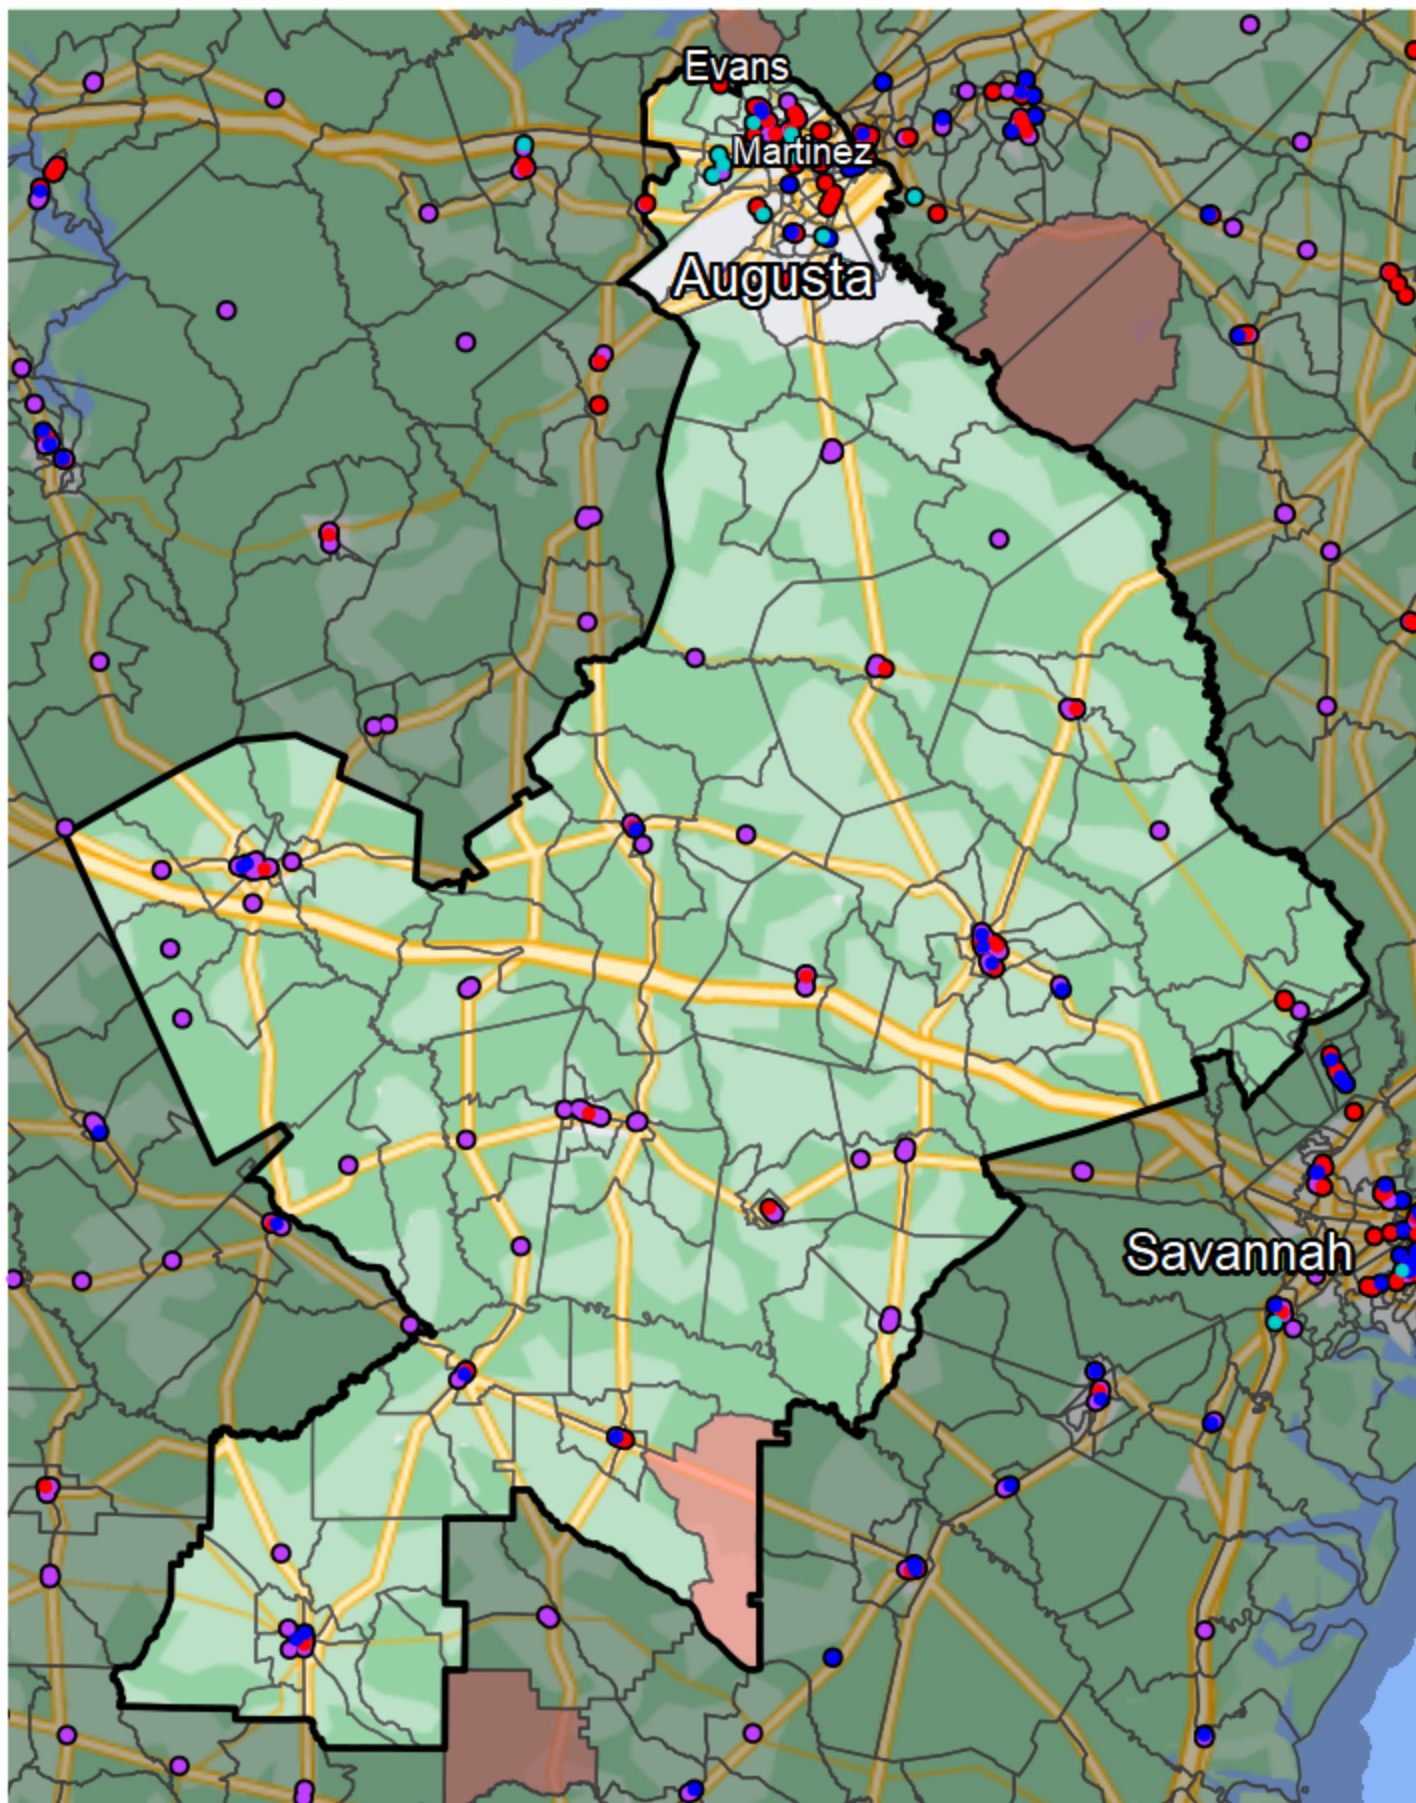

Georgia - Congressional District 12

Banking Desert

No Branches within 10 Miles of Population Center

Financial Institutions

- Bank: 118
- Bank, Out-of-State: 71
- Credit Union: 22
- Credit Union, Out-of-State: 12