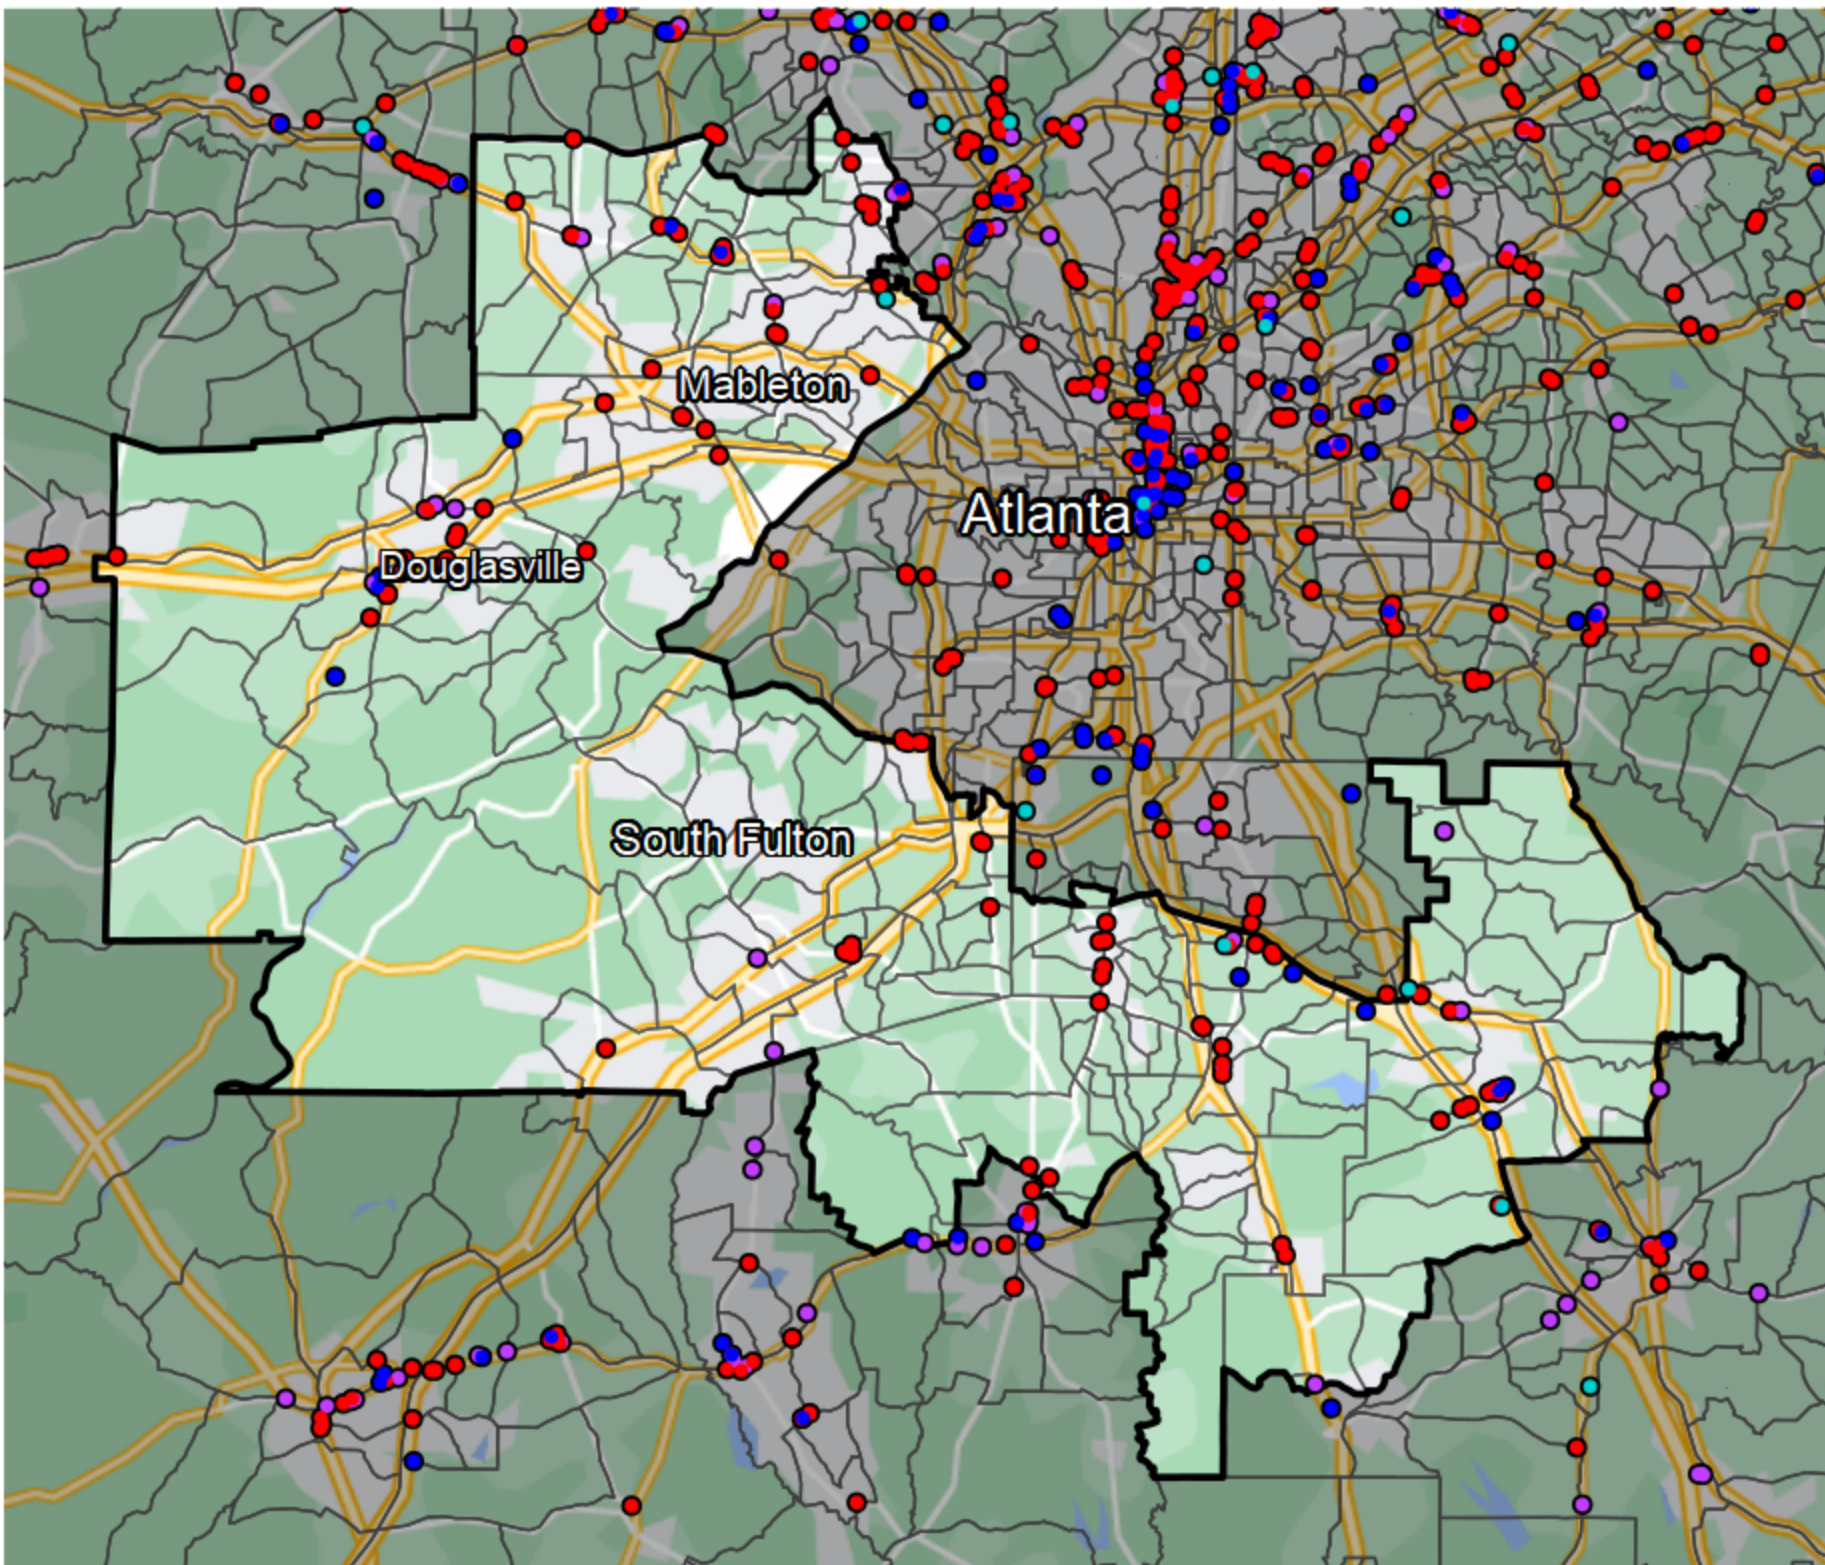

Georgia - Congressional District 13

Financial Institutions

- Bank: 17
- Bank, Out-of-State: 83
- Credit Union: 13
- Credit Union, Out-of-State: 4

Banking Desert

- No Branches within 10 Miles of Population Center