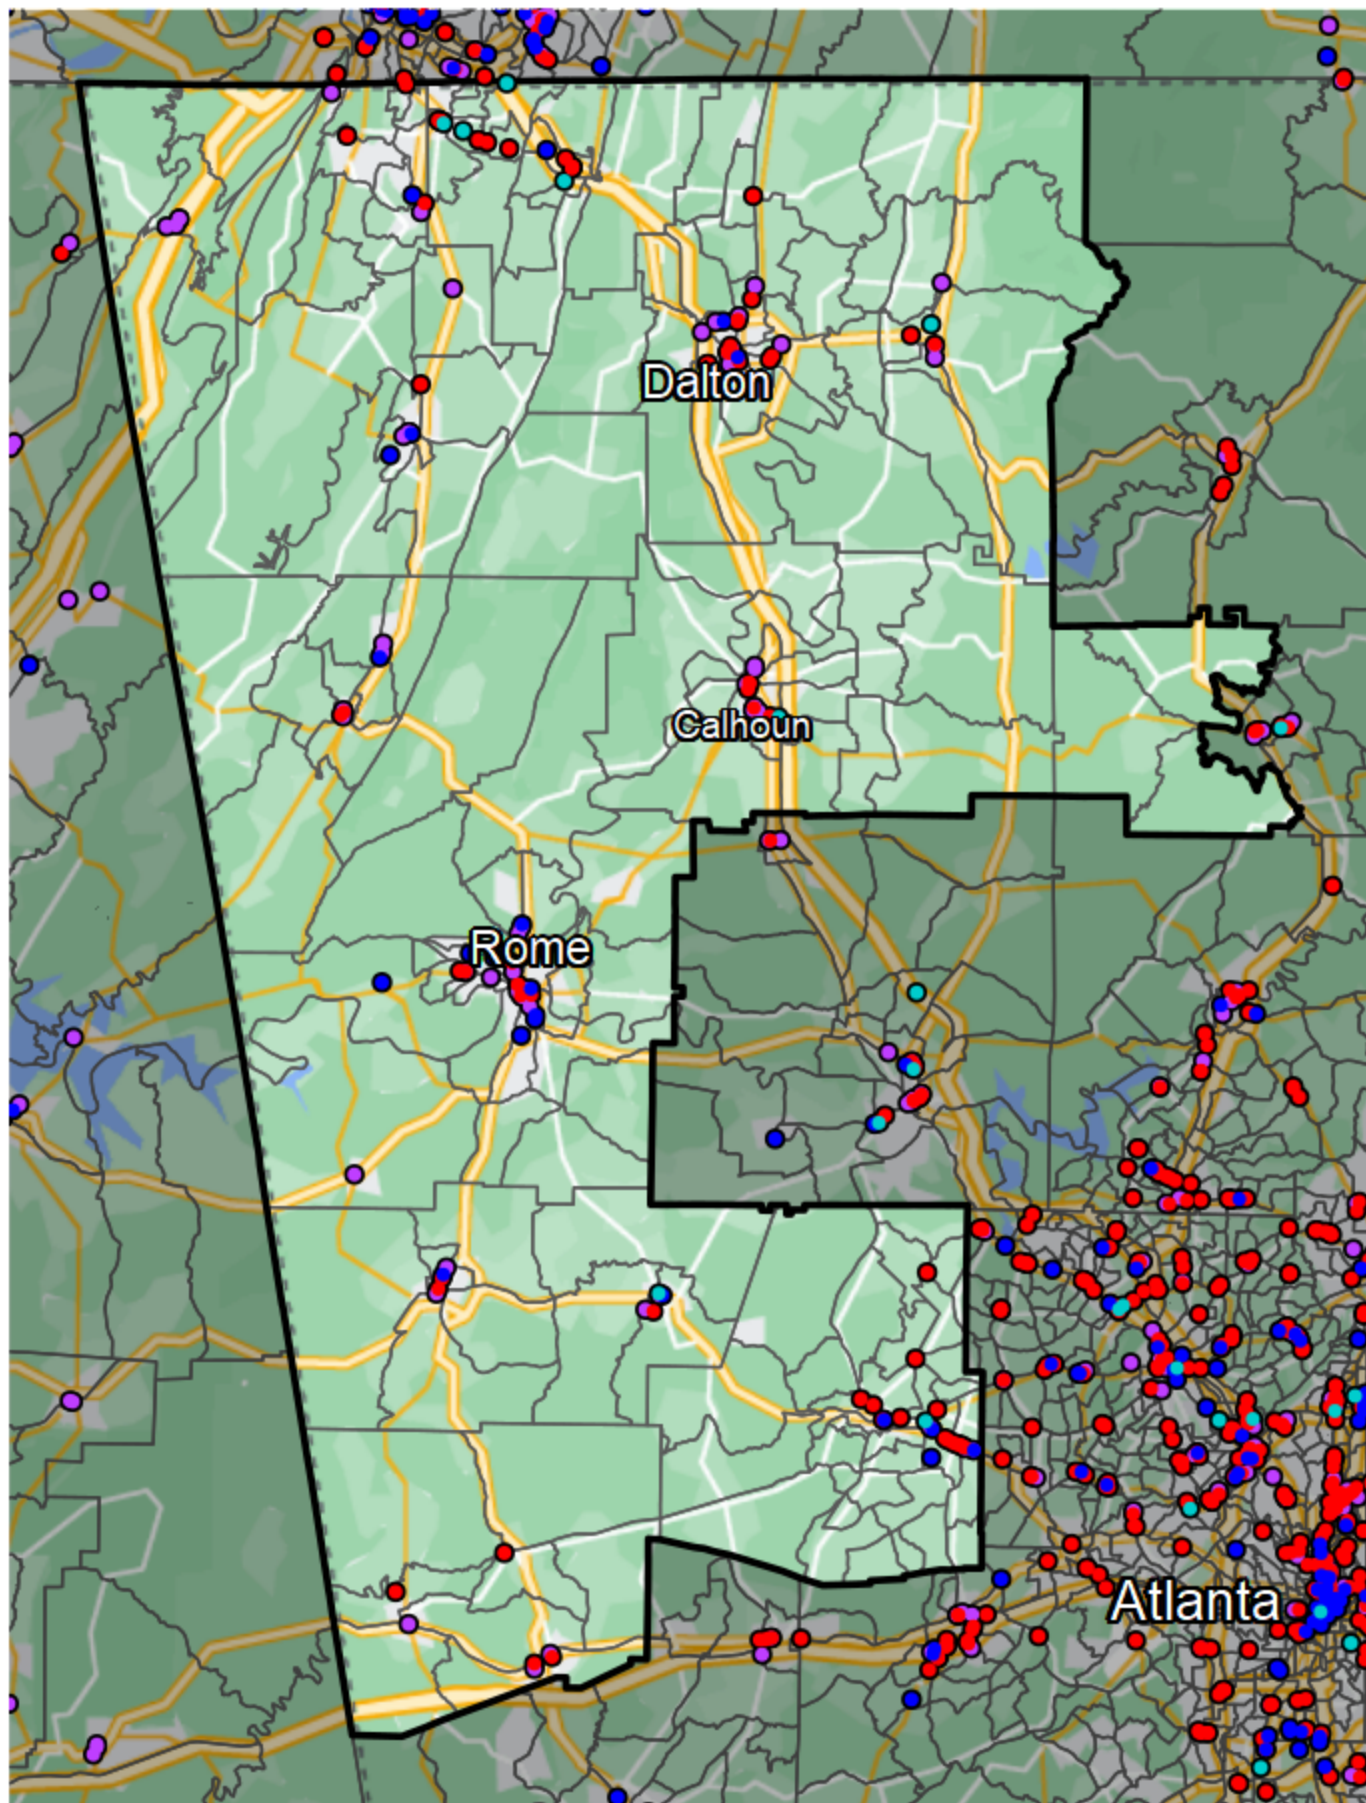

Georgia - Congressional District 14

Banking Desert

■ No Branches within 10 Miles of Population Center

Financial Institutions

- Bank: 55
- Bank, Out-of-State: 67
- Credit Union: 21
- Credit Union, Out-of-State: 8