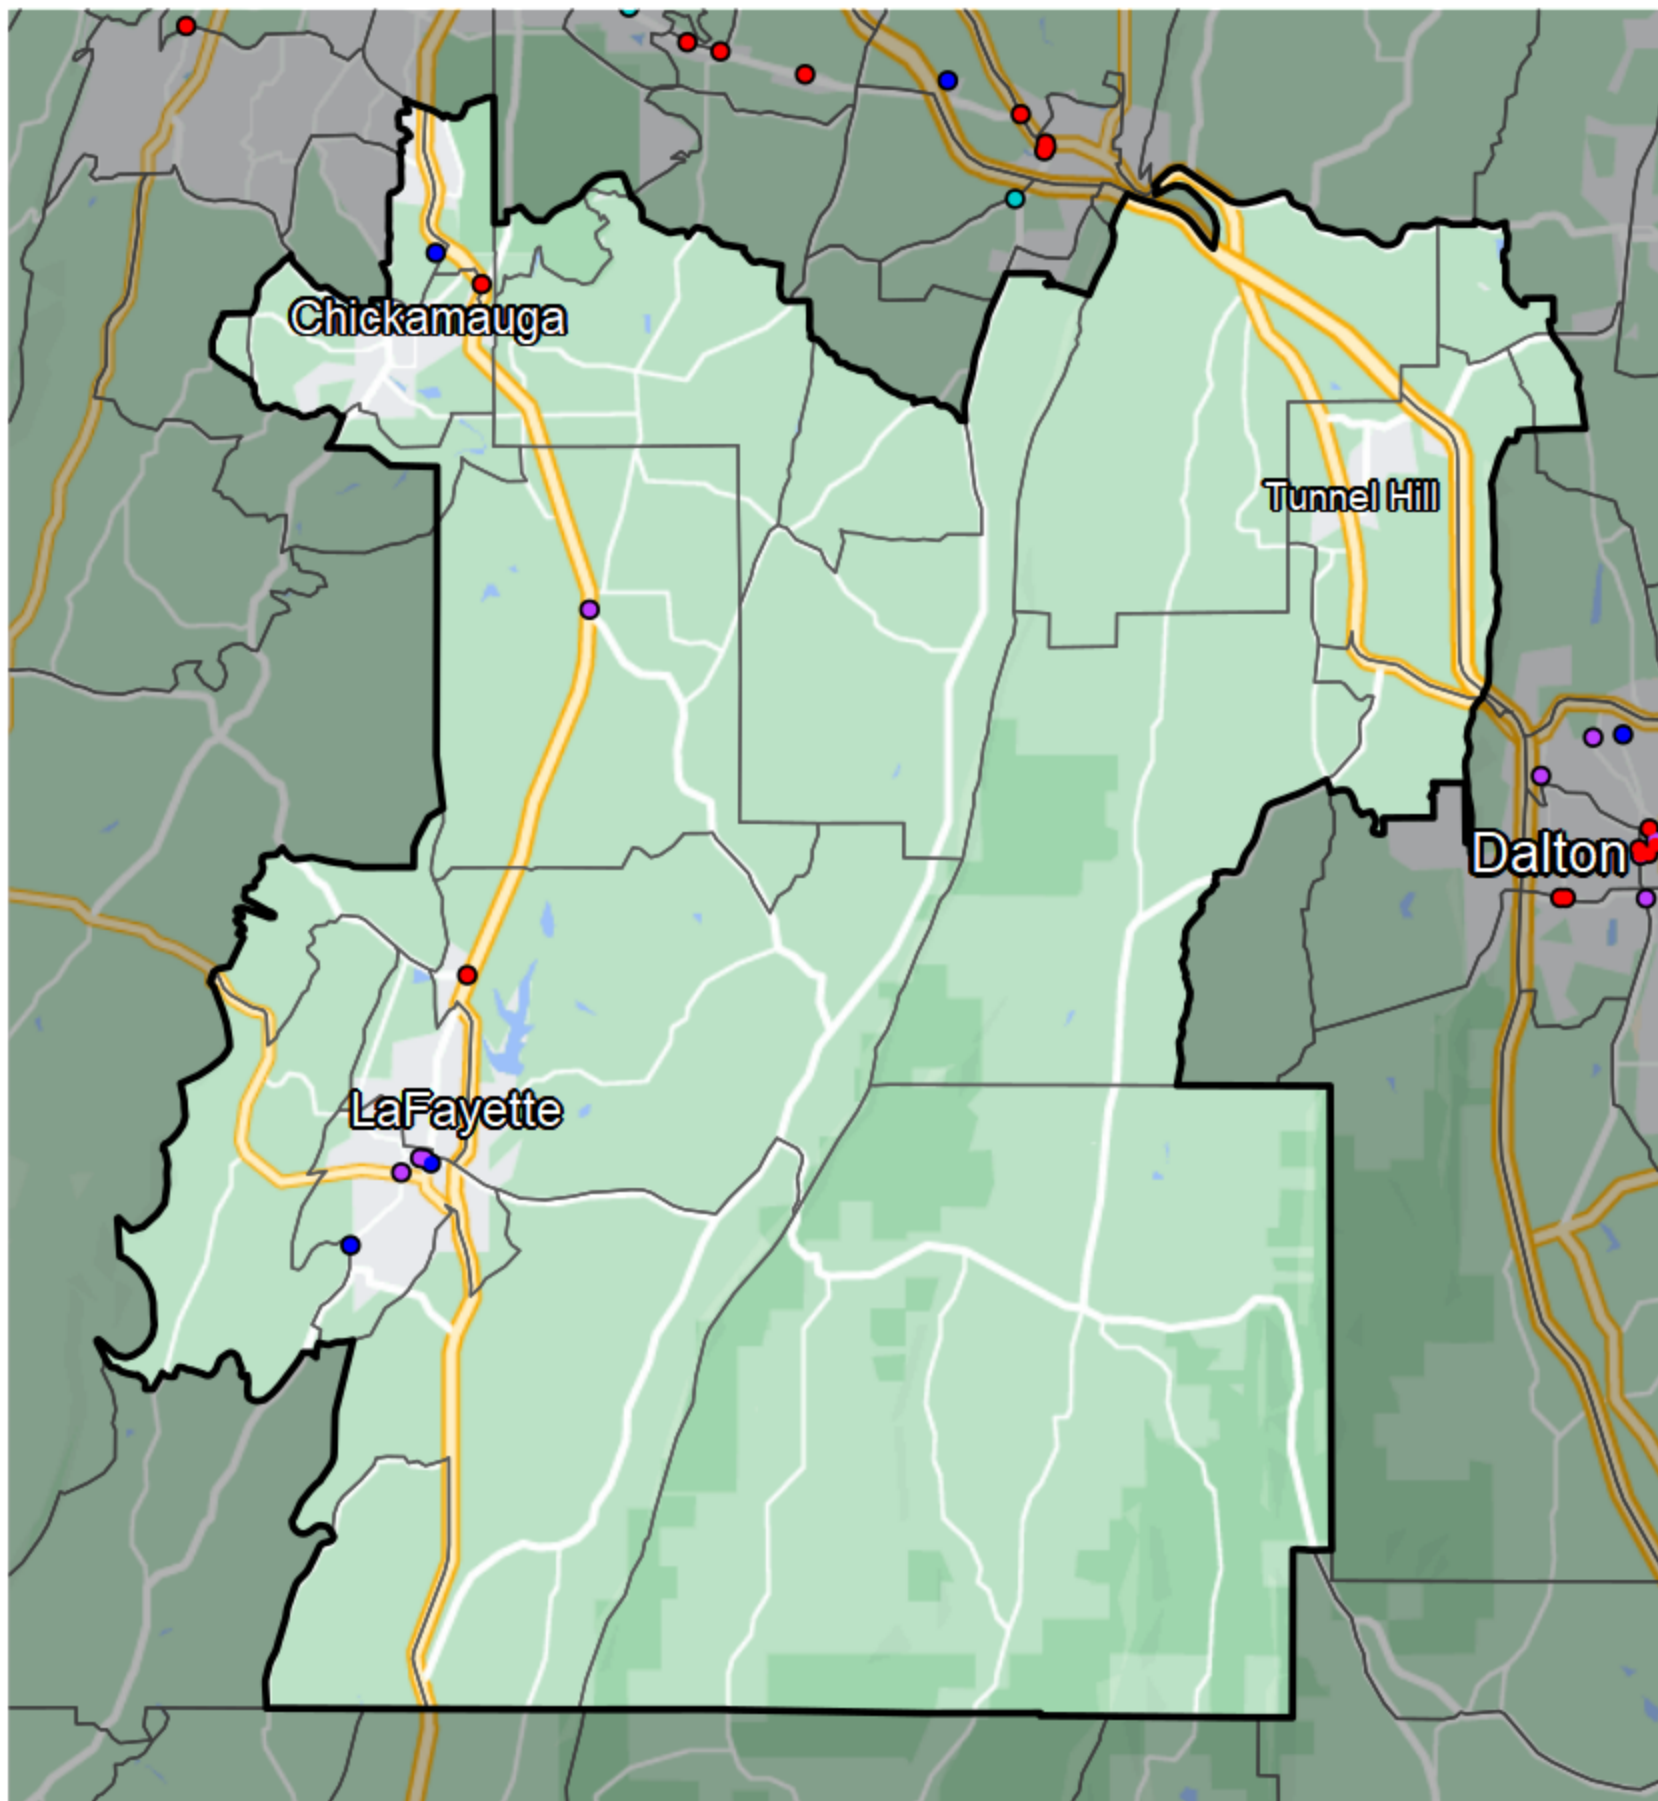

Georgia - State House District 2

Banking Desert

No Branches within 10 Miles of Population Center

Financial Institutions

- Bank: 5
- Bank, Out-of-State: 2
- Credit Union: 3
- Credit Union, Out-of-State: 0