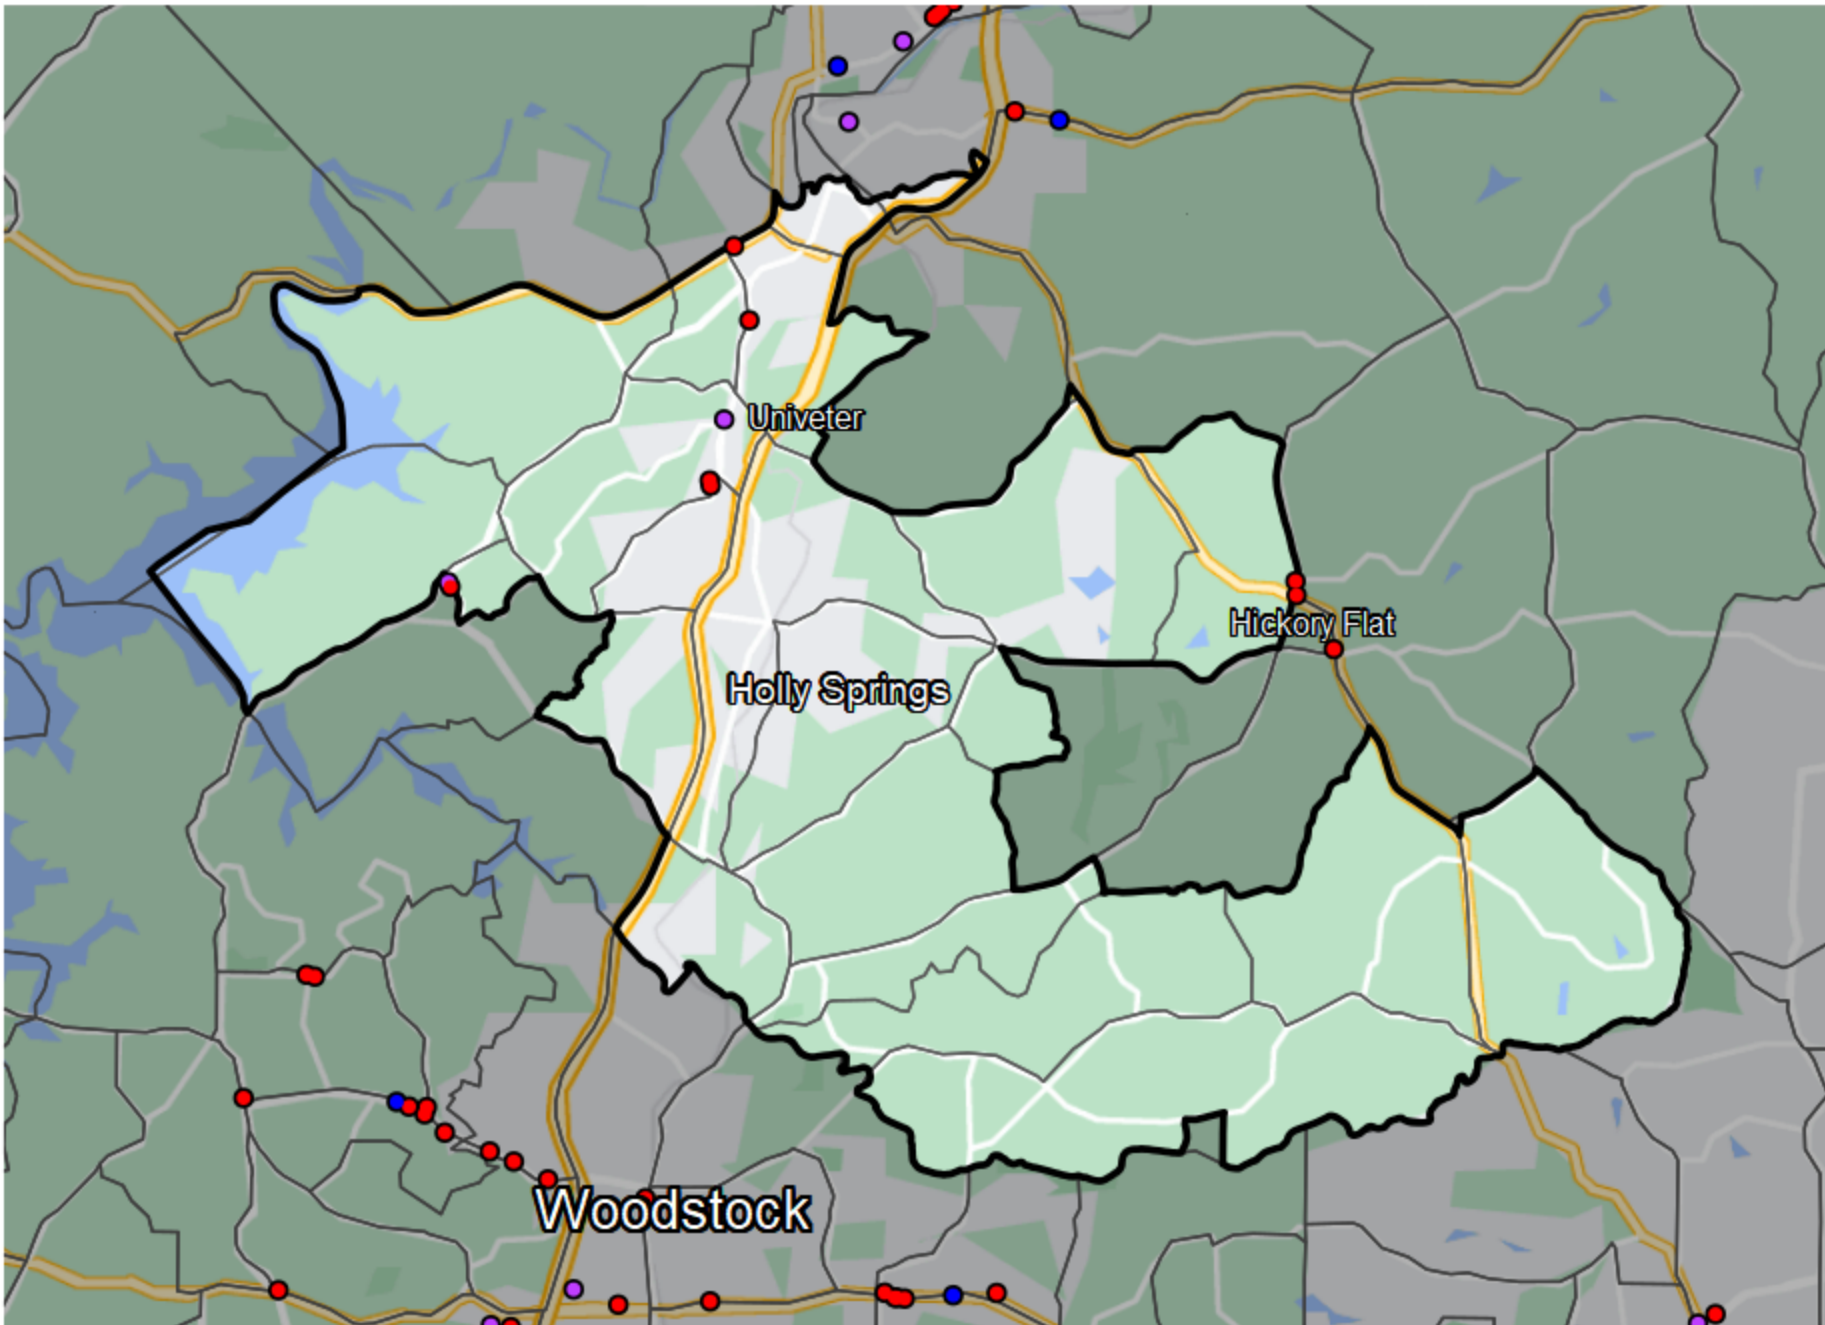

Georgia - State House District 21

Banking Desert

■ No Branches within 10 Miles of Population Center

Financial Institutions

- Bank: 1
- Bank, Out-of-State: 5
- Credit Union: 0
- Credit Union, Out-of-State: 0