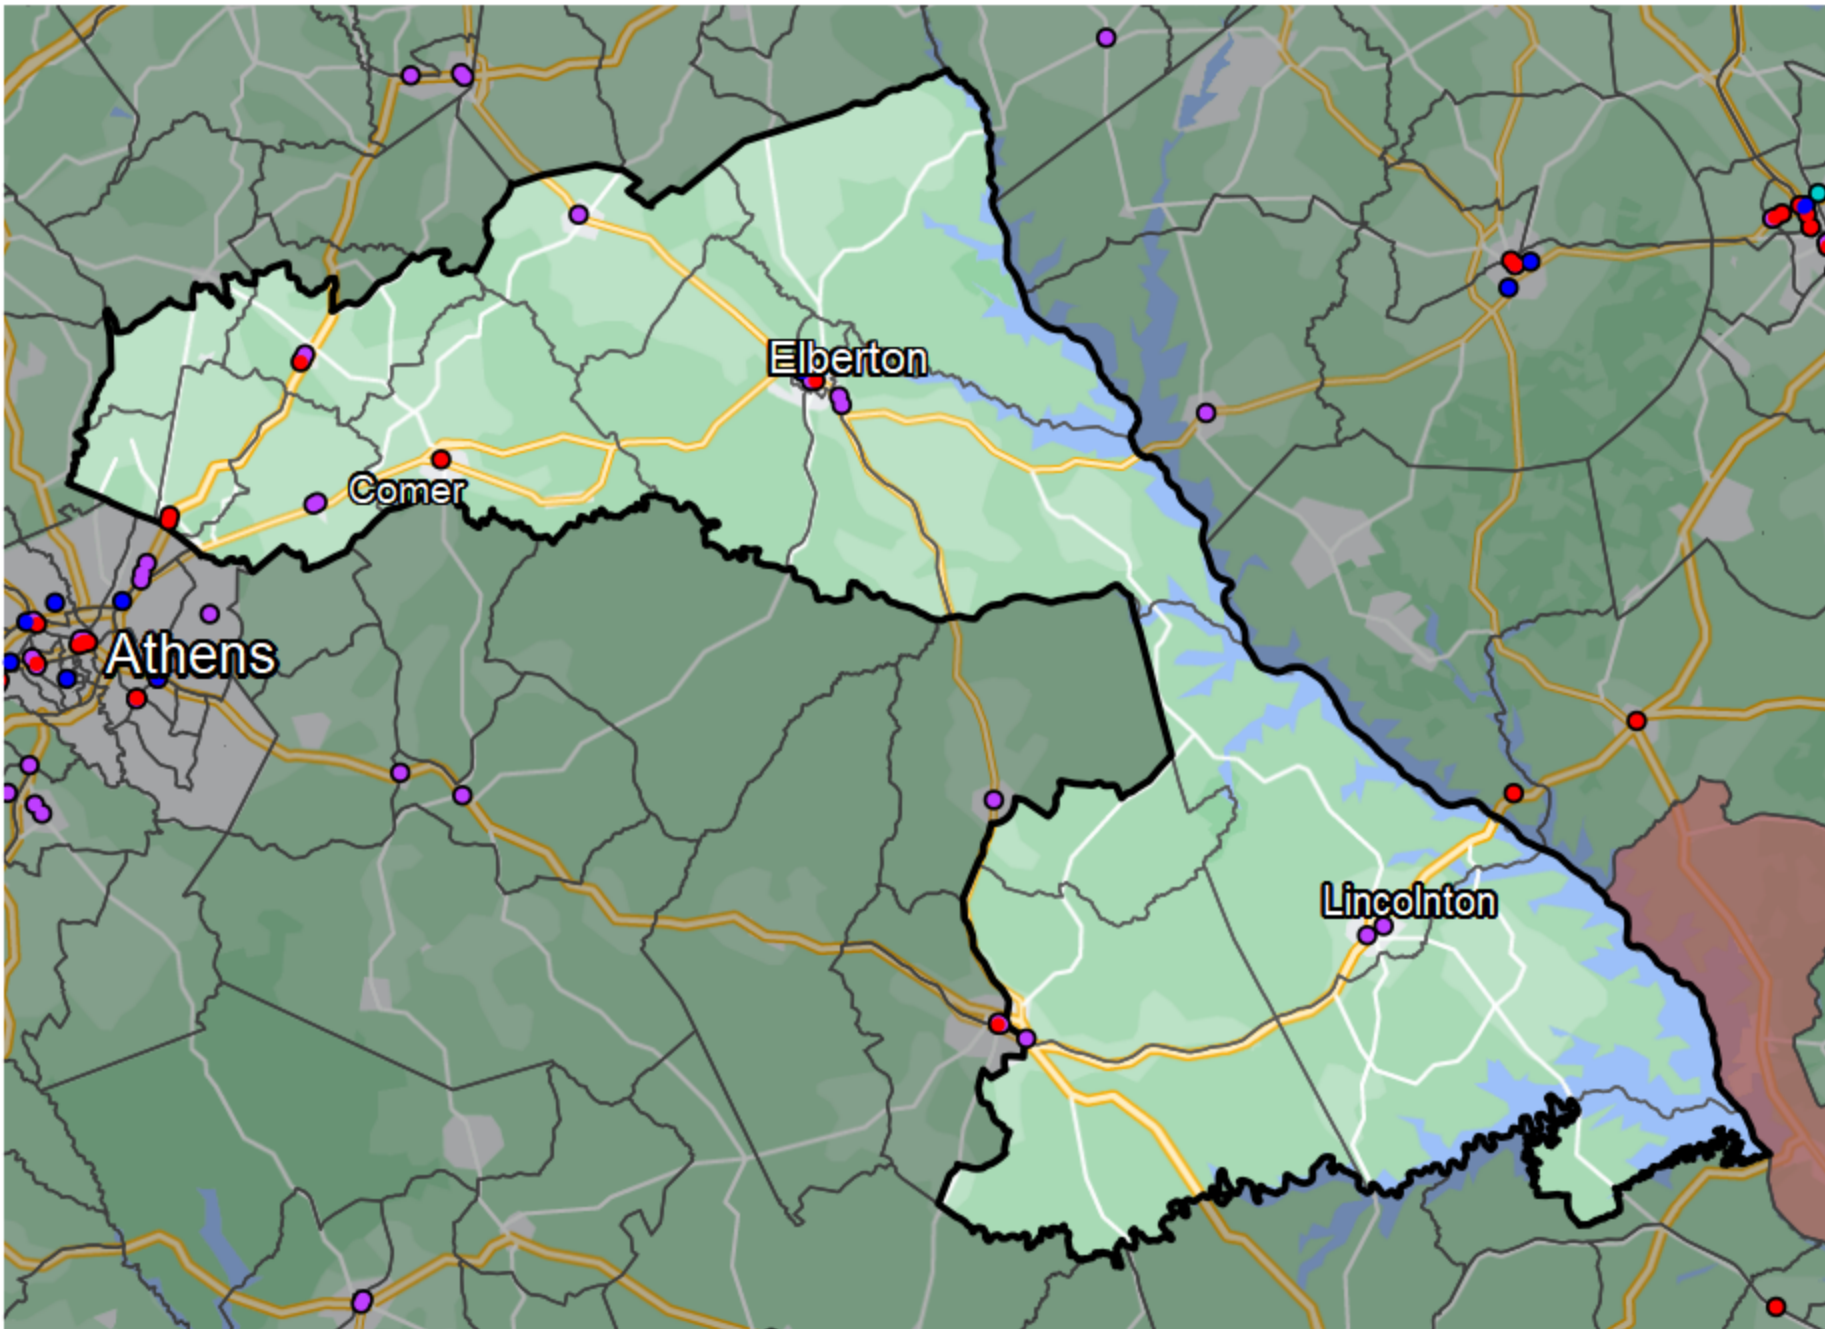

Georgia - State House District 33

Banking Desert

No Branches within 10 Miles of Population Center

Financial Institutions

- Bank: 12
- Bank, Out-of-State: 5
- Credit Union: 1
- Credit Union, Out-of-State: 0