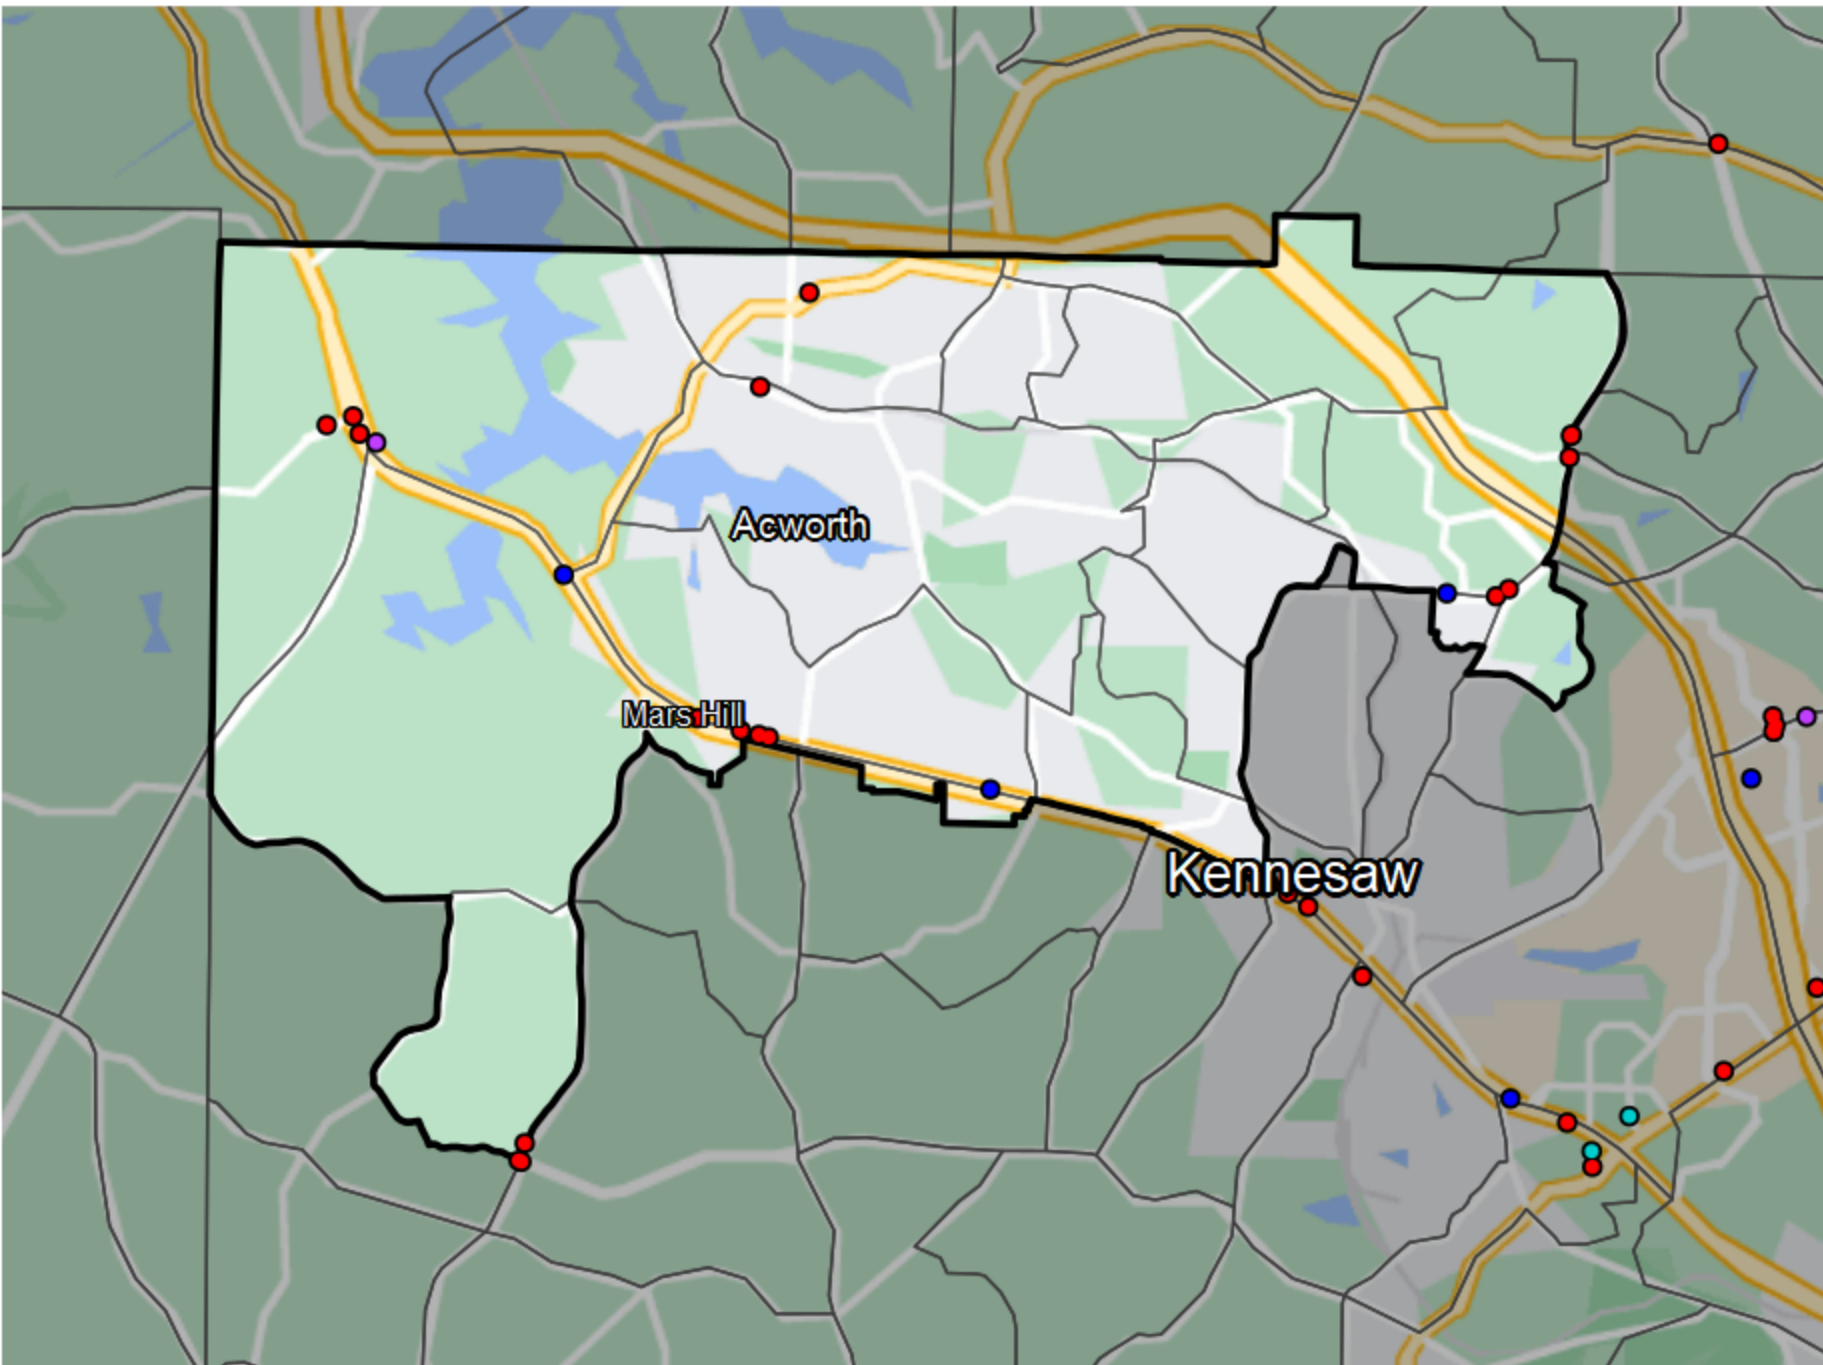

Georgia - State House District 35

Banking Desert

■ No Branches within 10 Miles of Population Center

Financial Institutions

- Bank: 1
- Bank, Out-of-State: 12
- Credit Union: 3
- Credit Union, Out-of-State: 0