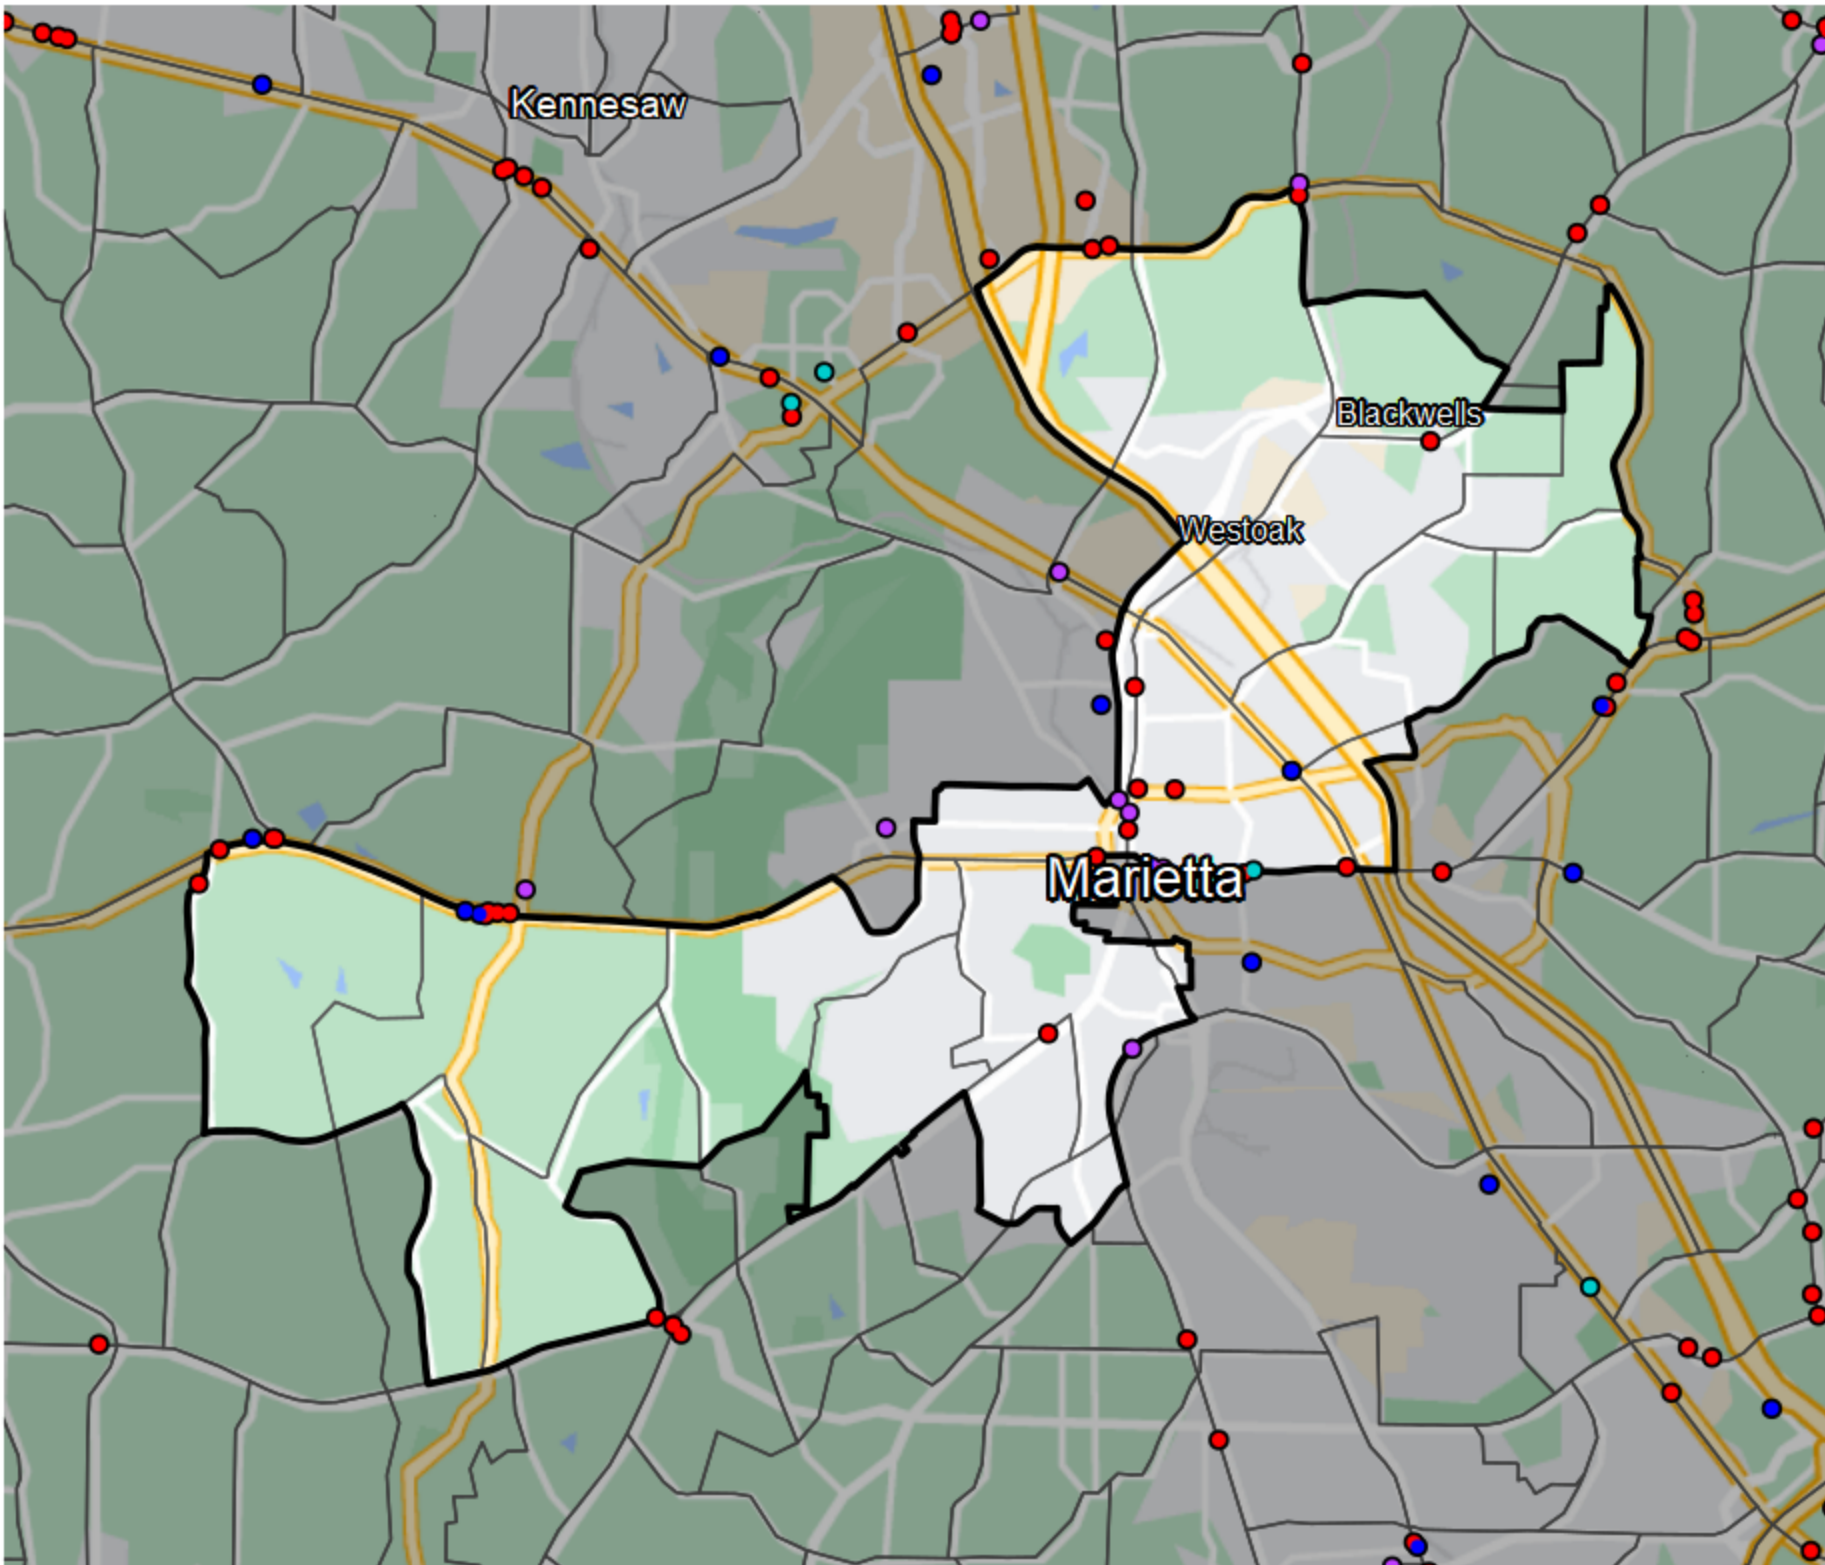

Georgia - State House District 37

- Banking Desert**
- No Branches within 10 Miles of Population Center
- Financial Institutions**
- Bank: 3
 - Bank, Out-of-State: 13
 - Credit Union: 3
 - Credit Union, Out-of-State: 1

Sources: NCUA, FDIC, UW-Madison Population Lab, CDFI, US Census, Google Maps, CUNA