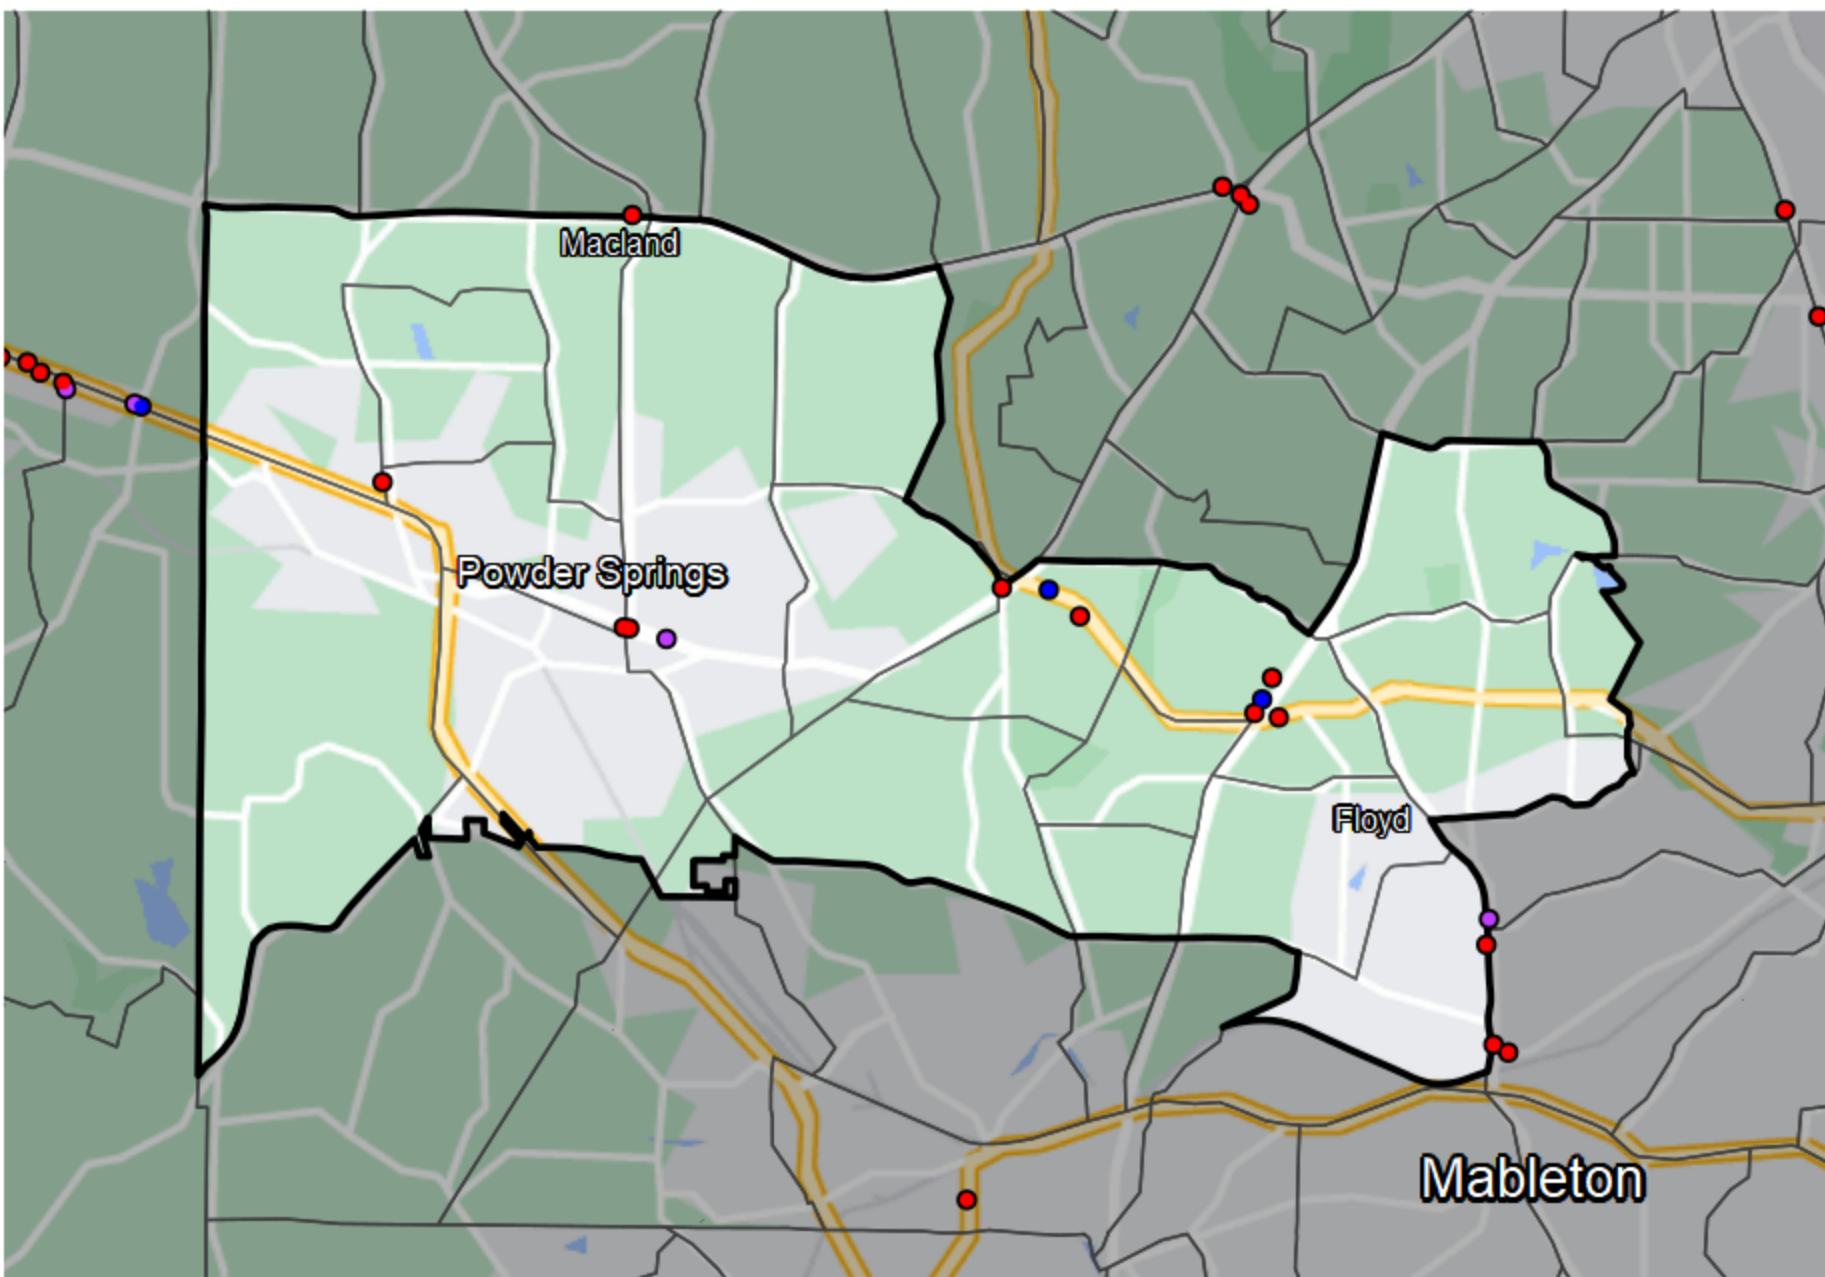

Georgia - State House District 38

Banking Desert

No Branches within 10 Miles of Population Center

Financial Institutions

- Bank: 1
- Bank, Out-of-State: 9
- Credit Union: 2
- Credit Union, Out-of-State: 0