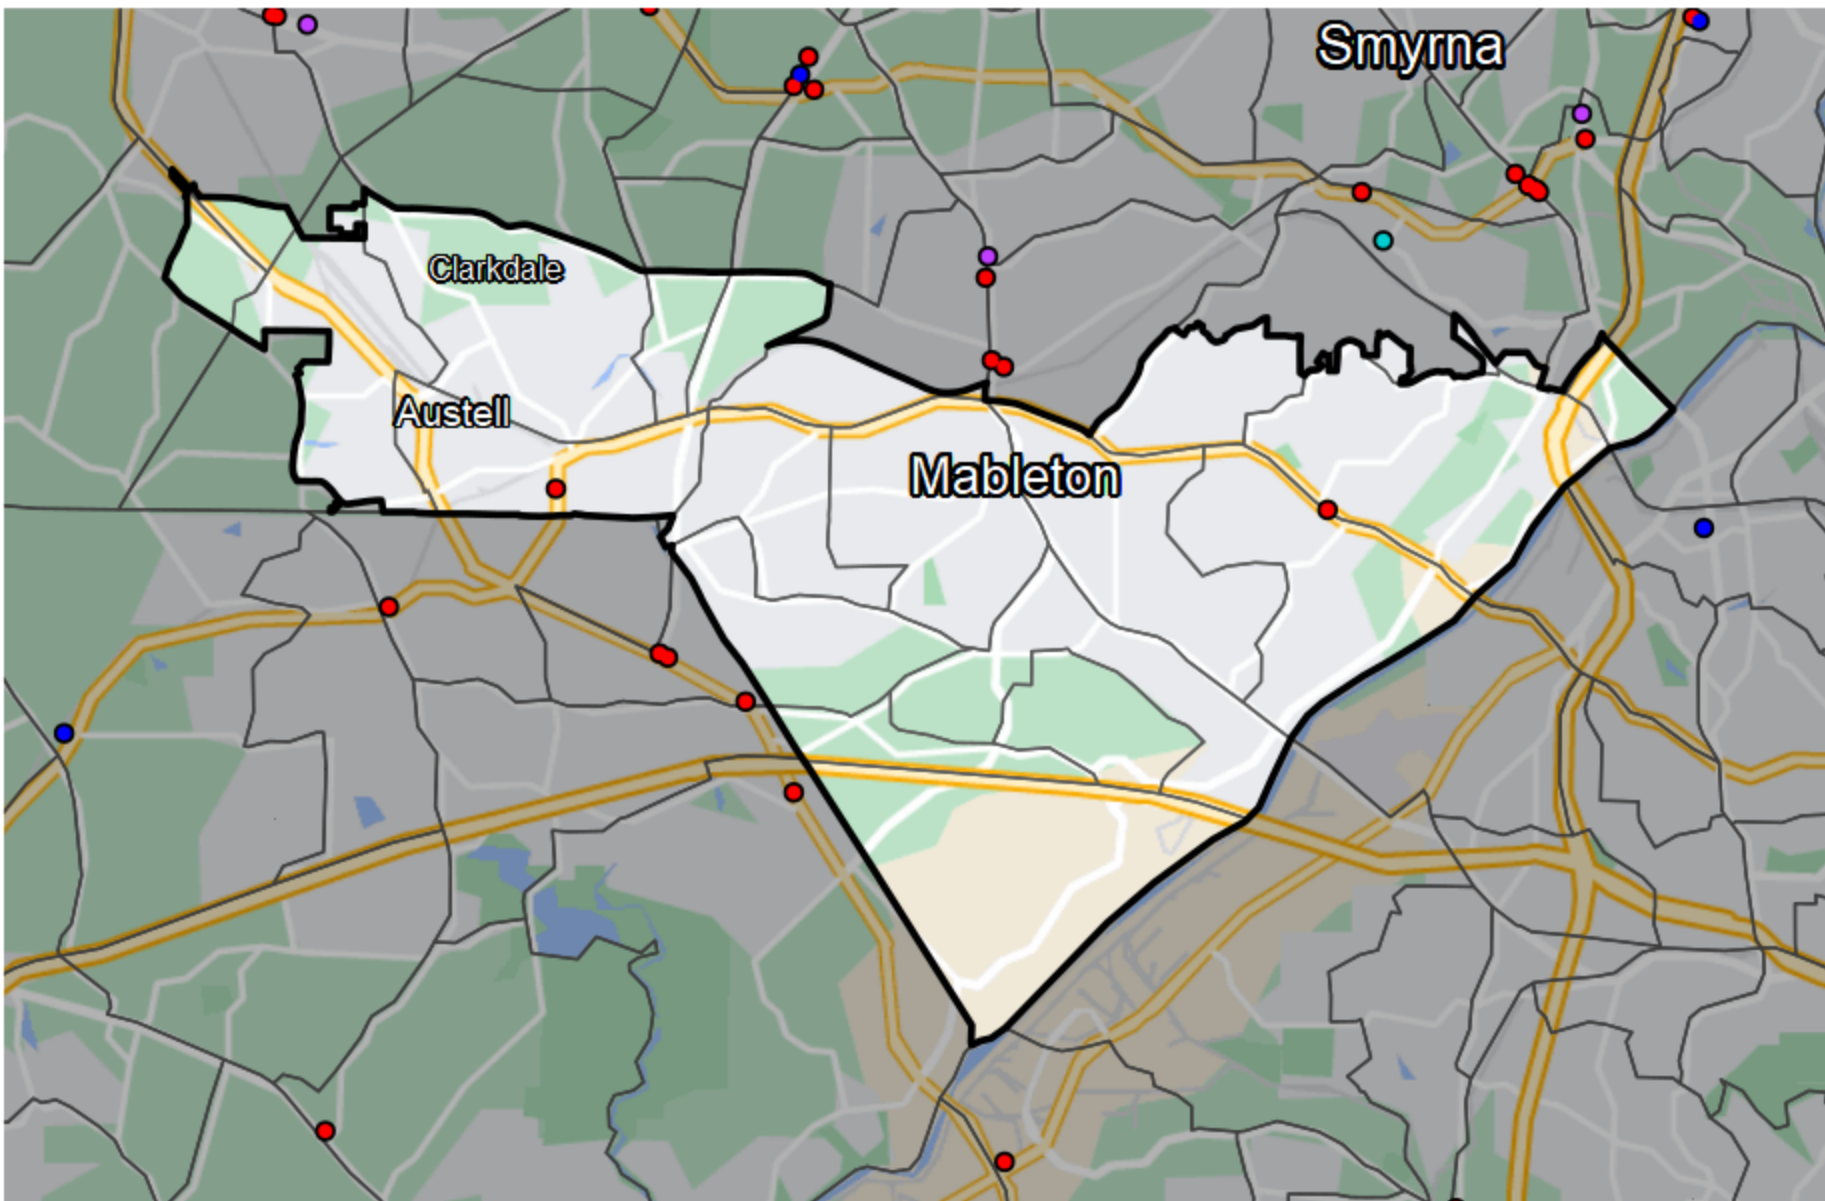

Georgia - State House District 39

Banking Desert

No Branches within 10 Miles of Population Center

Financial Institutions

- Bank: 0
- Bank, Out-of-State: 2
- Credit Union: 0
- Credit Union, Out-of-State: 0