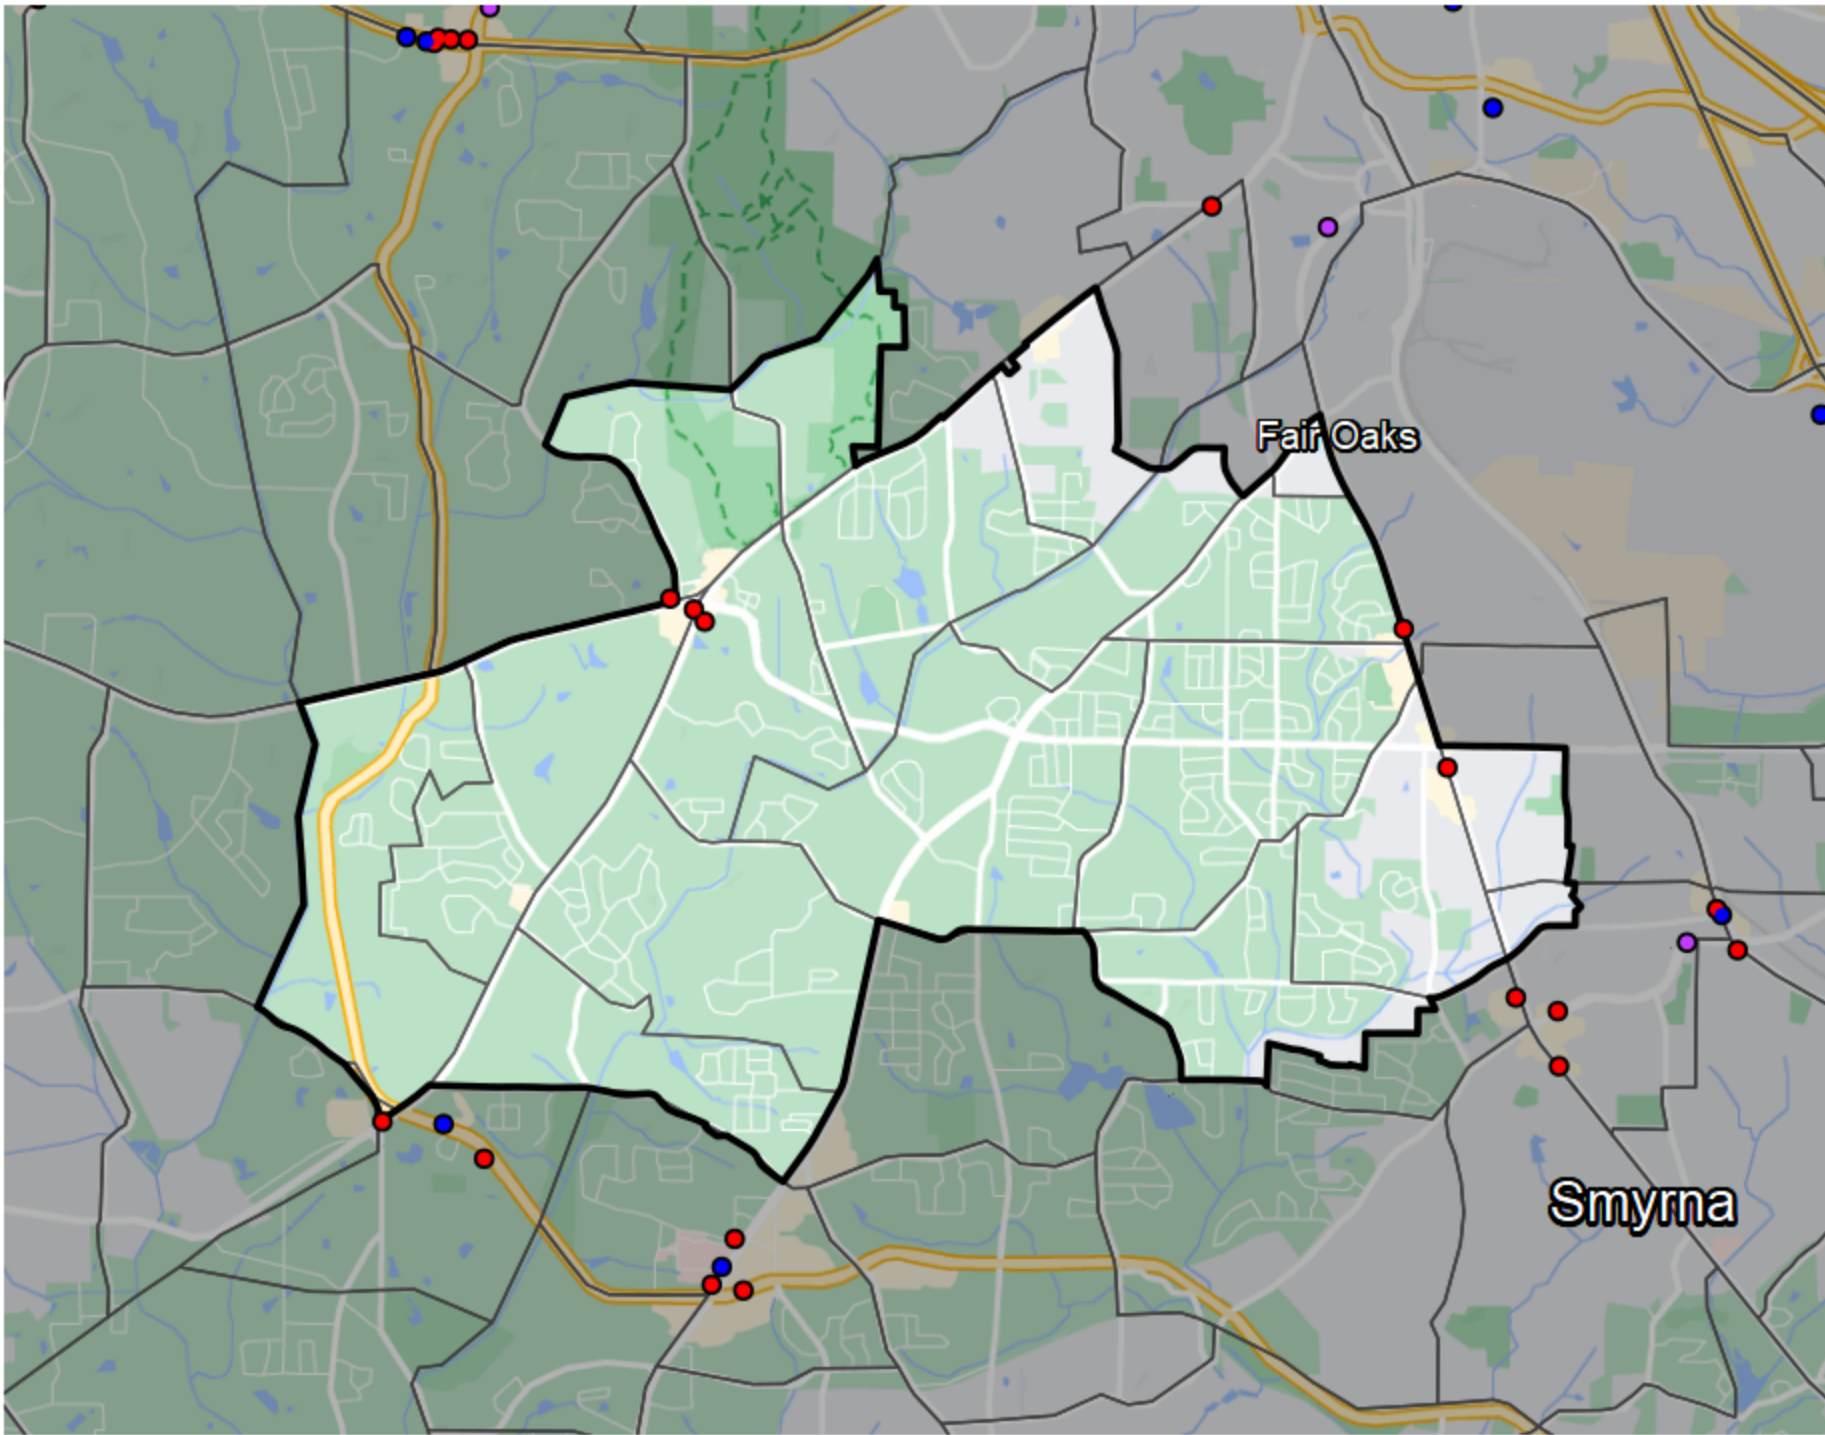

Georgia - State House District 41

Banking Desert
No Branches within 10 Miles of Population Center

Financial Institutions

- Bank: 0
- Bank, Out-of-State: 3
- Credit Union: 0
- Credit Union, Out-of-State: 0