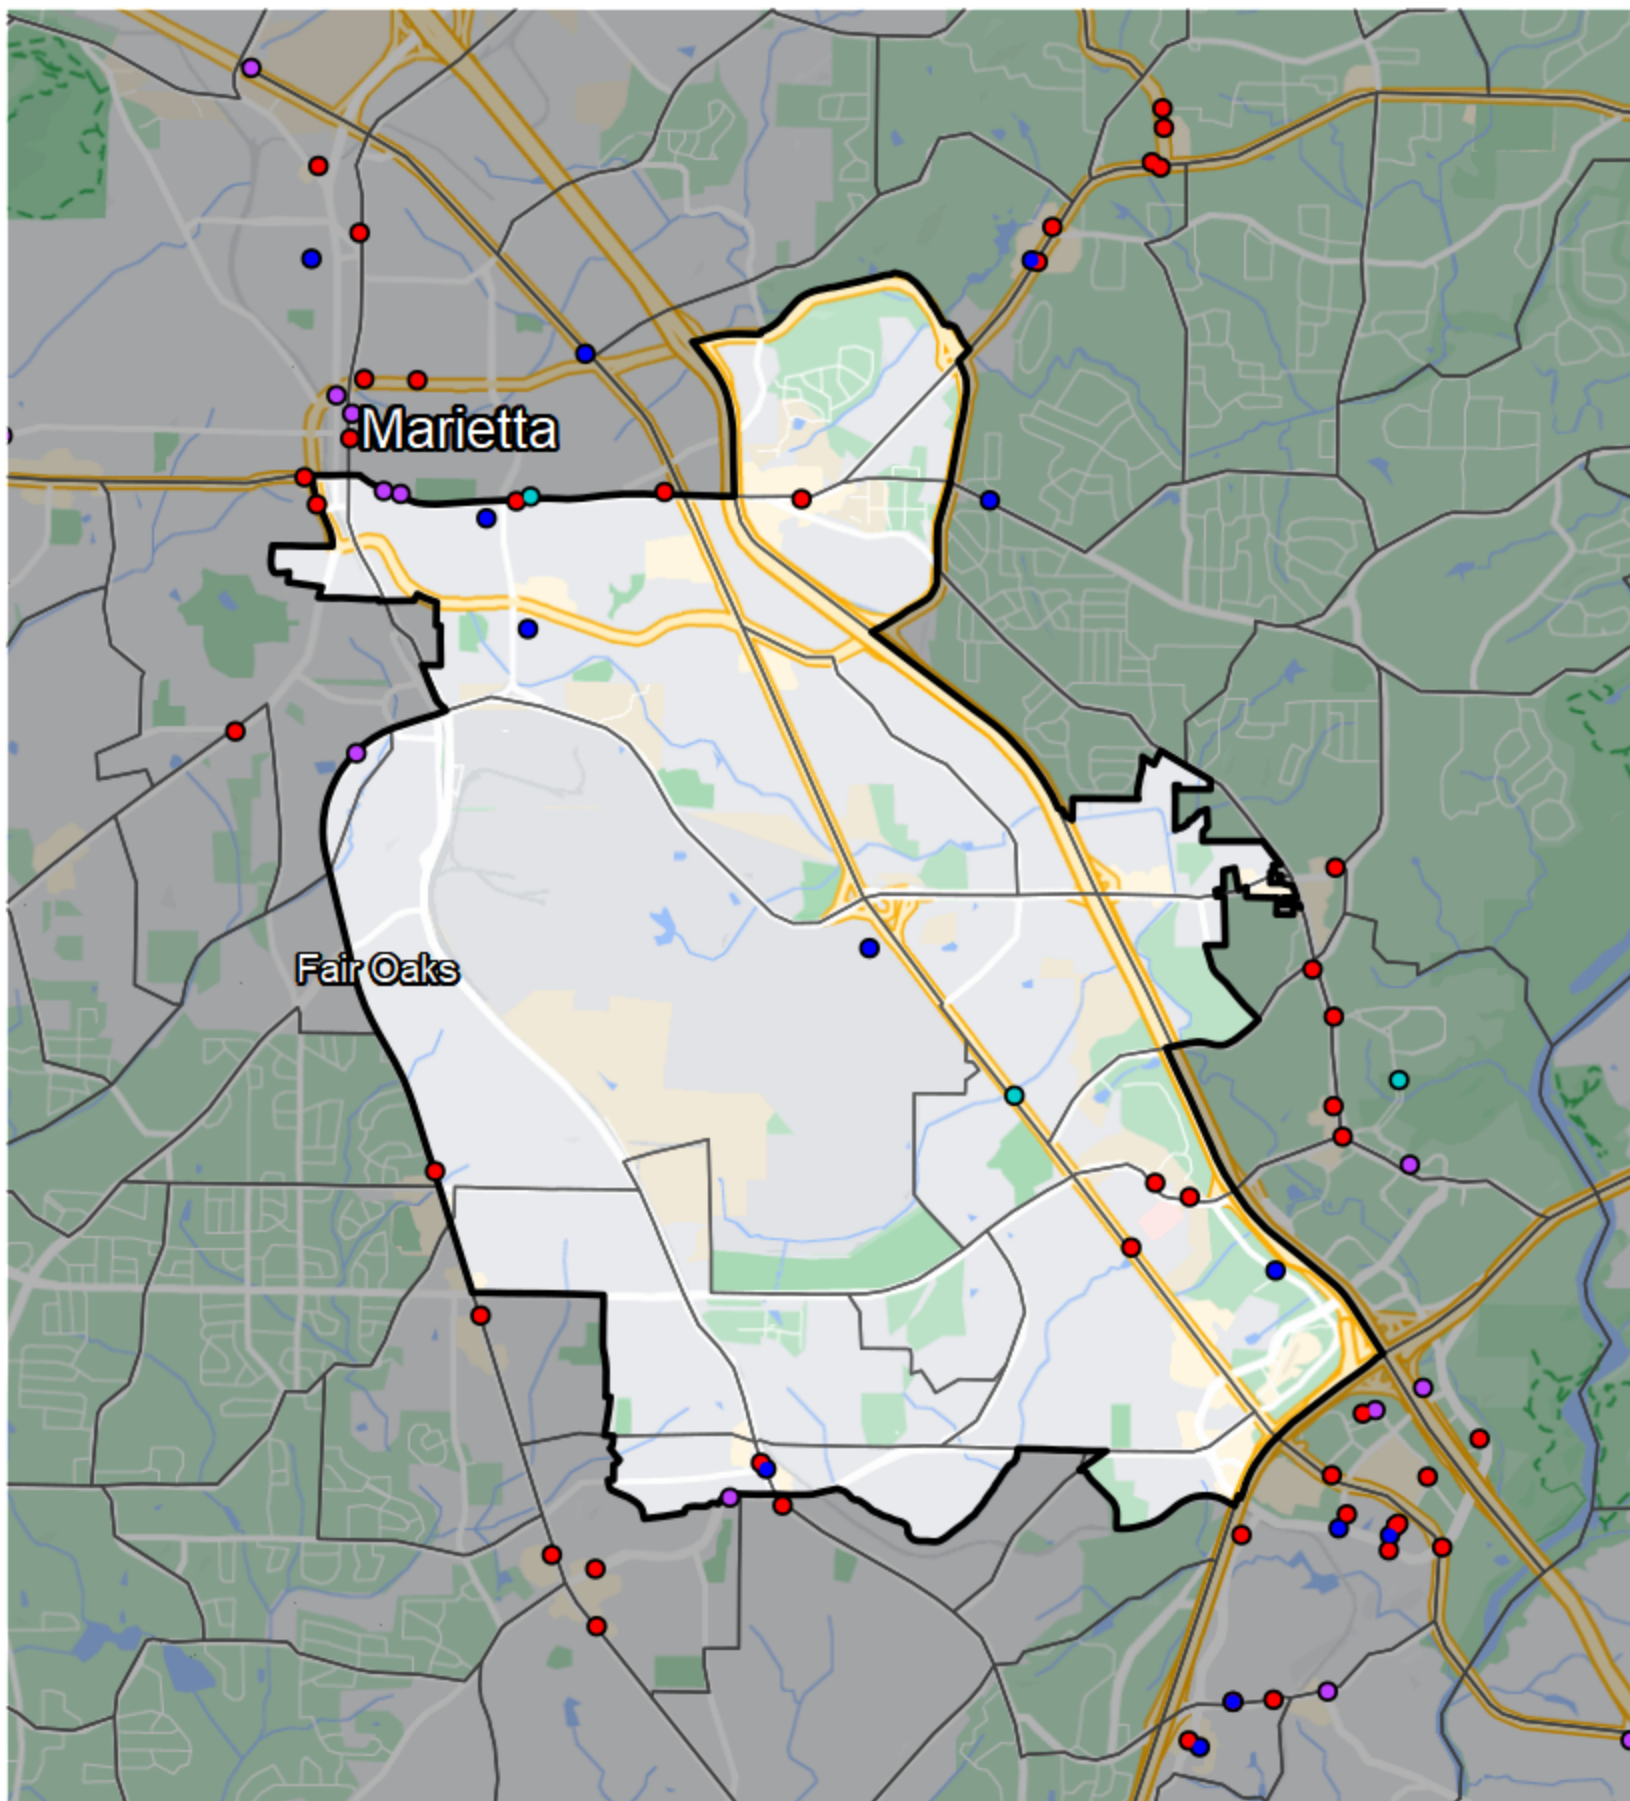

Georgia - State House District 42

Banking Desert

No Branches within 10 Miles of Population Center

Financial Institutions

- Bank: 2
- Bank, Out-of-State: 7
- Credit Union: 5
- Credit Union, Out-of-State: 1