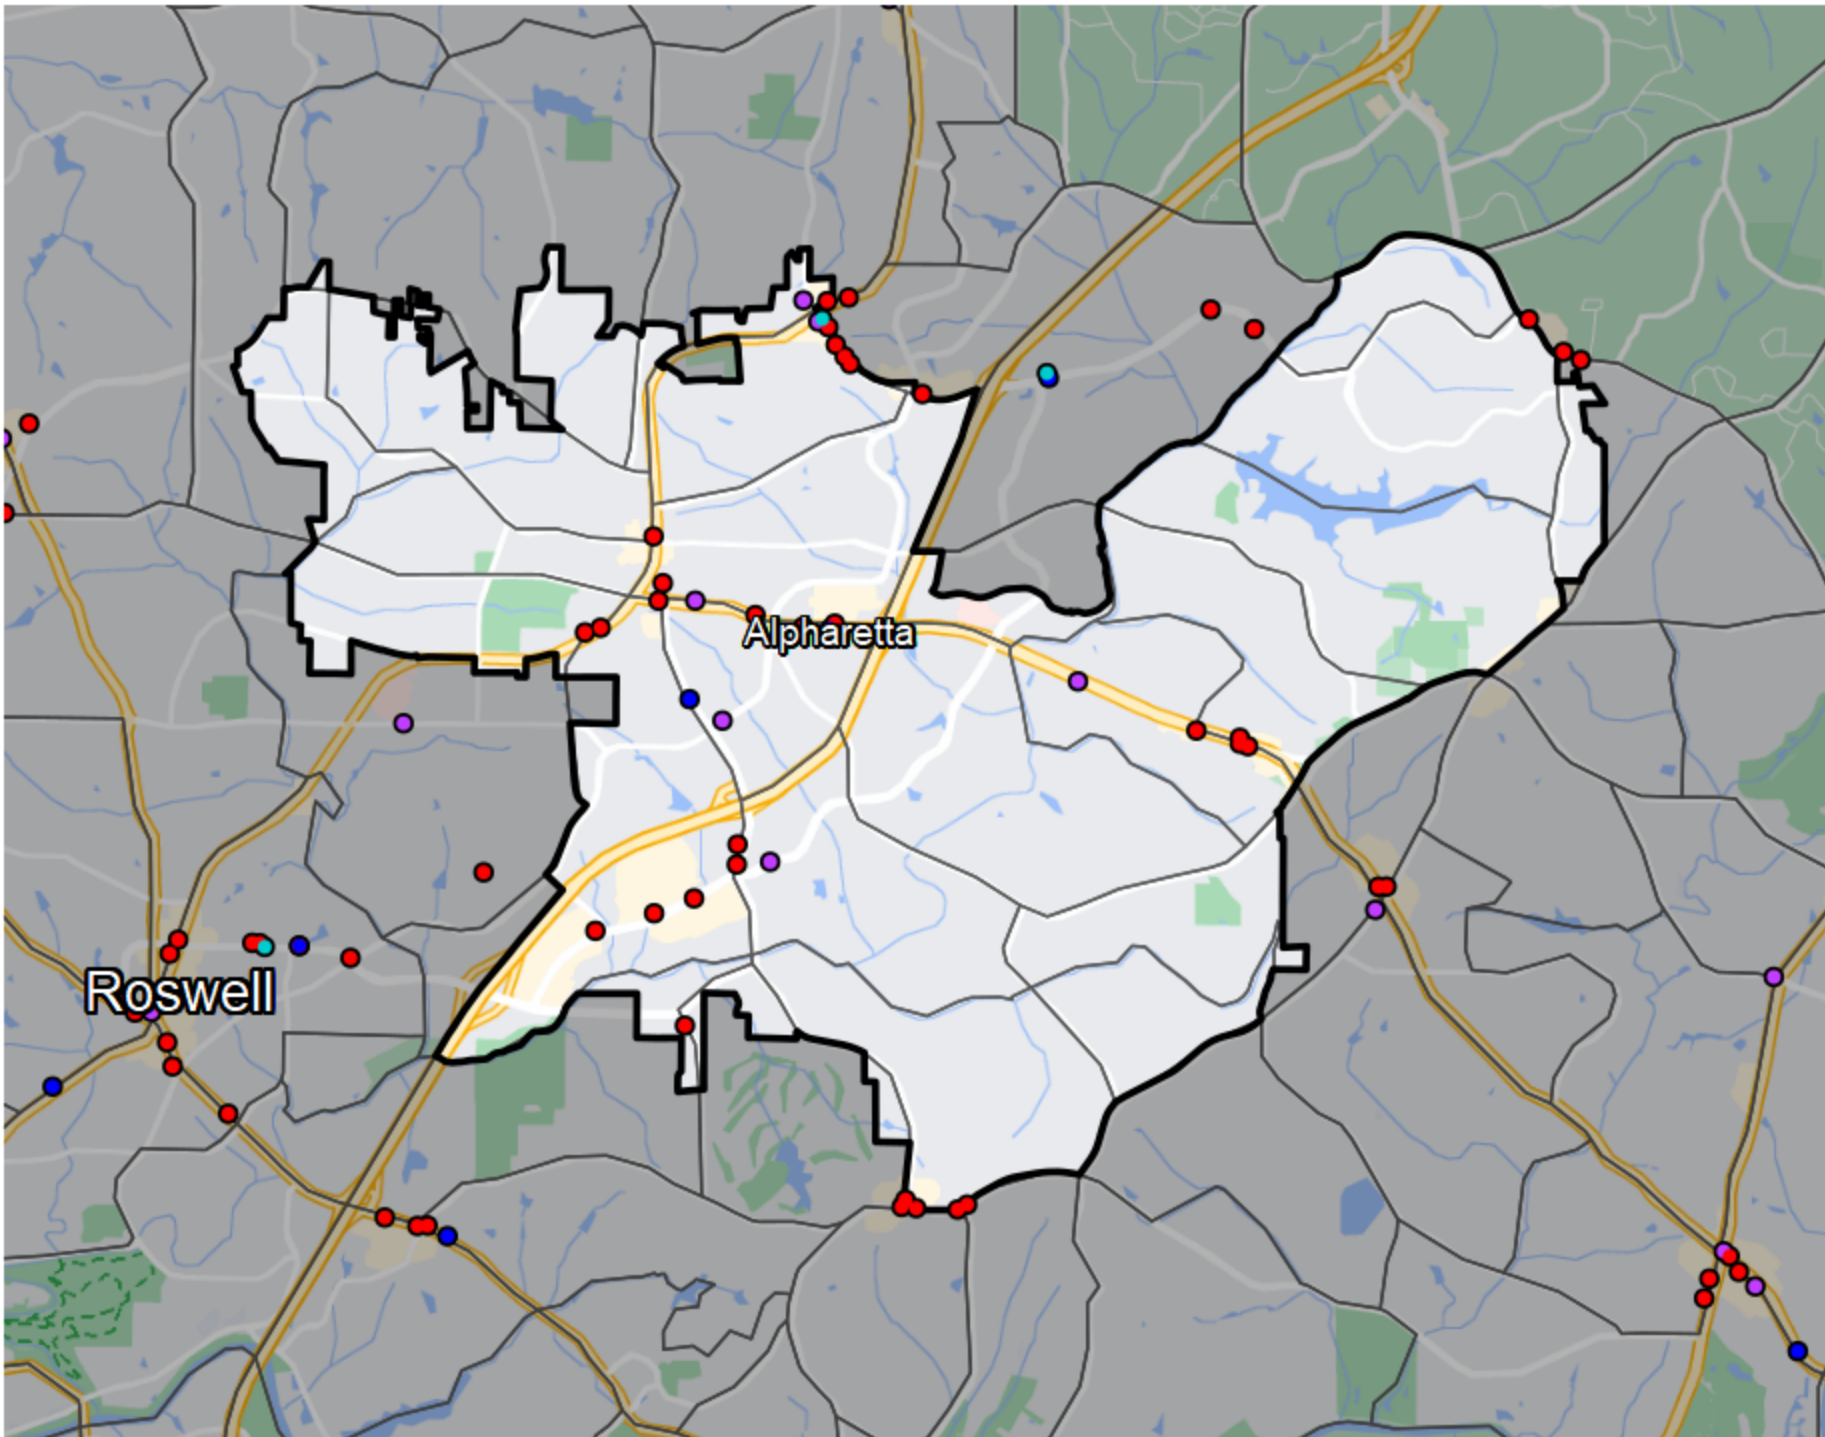

Georgia - State House District 49

Banking Desert

No Branches within 10 Miles of Population Center

Financial Institutions

- Bank: 6
- Bank, Out-of-State: 25
- Credit Union: 2
- Credit Union, Out-of-State: 1