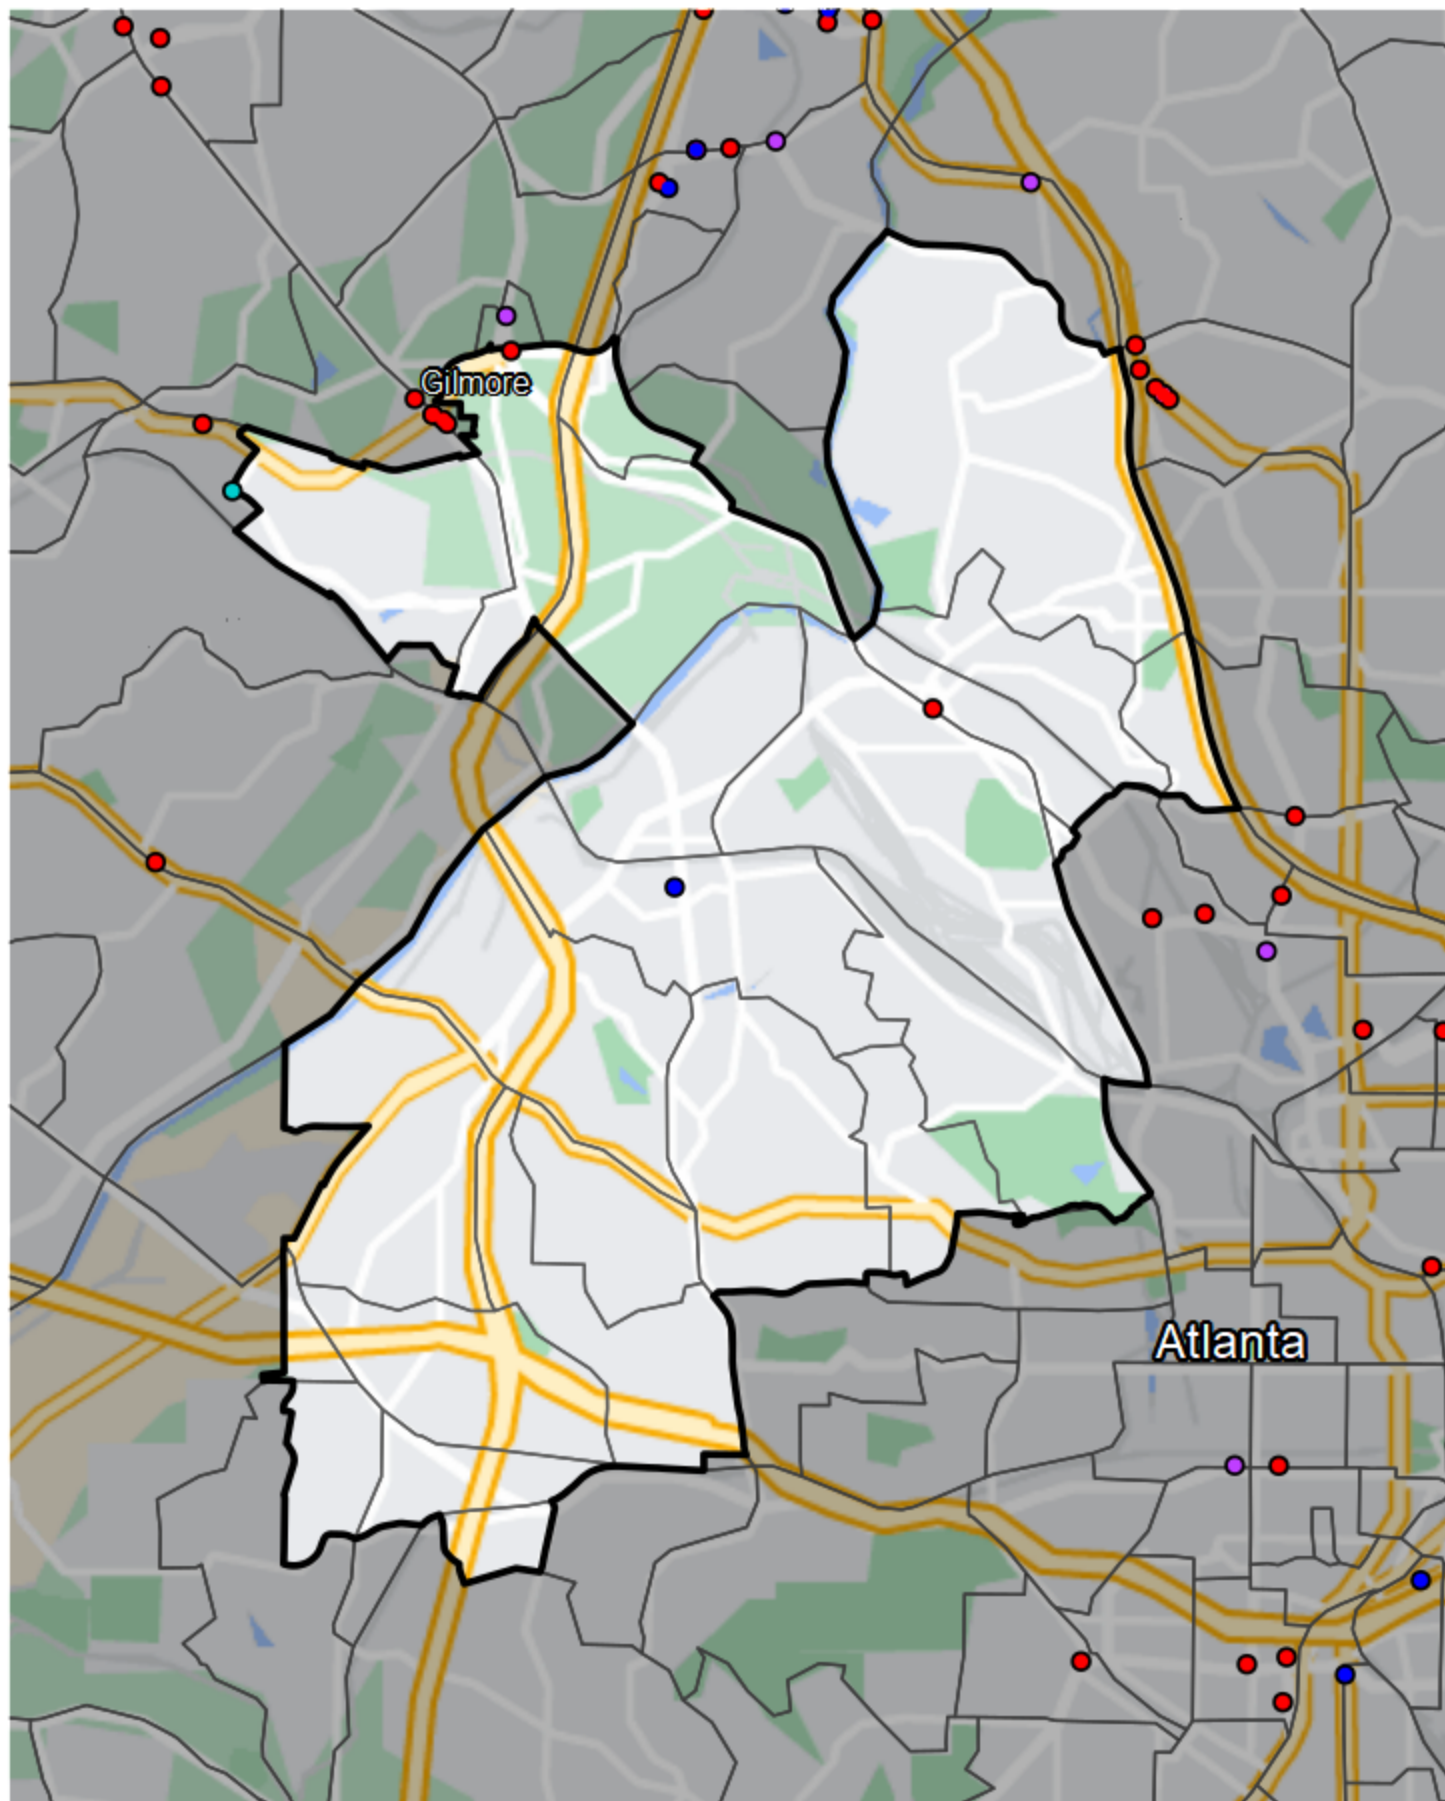

Georgia - State House District 53

Banking Desert

No Branches within 10 Miles of Population Center

Financial Institutions

- Bank: 0
- Bank, Out-of-State: 2
- Credit Union: 1
- Credit Union, Out-of-State: 0