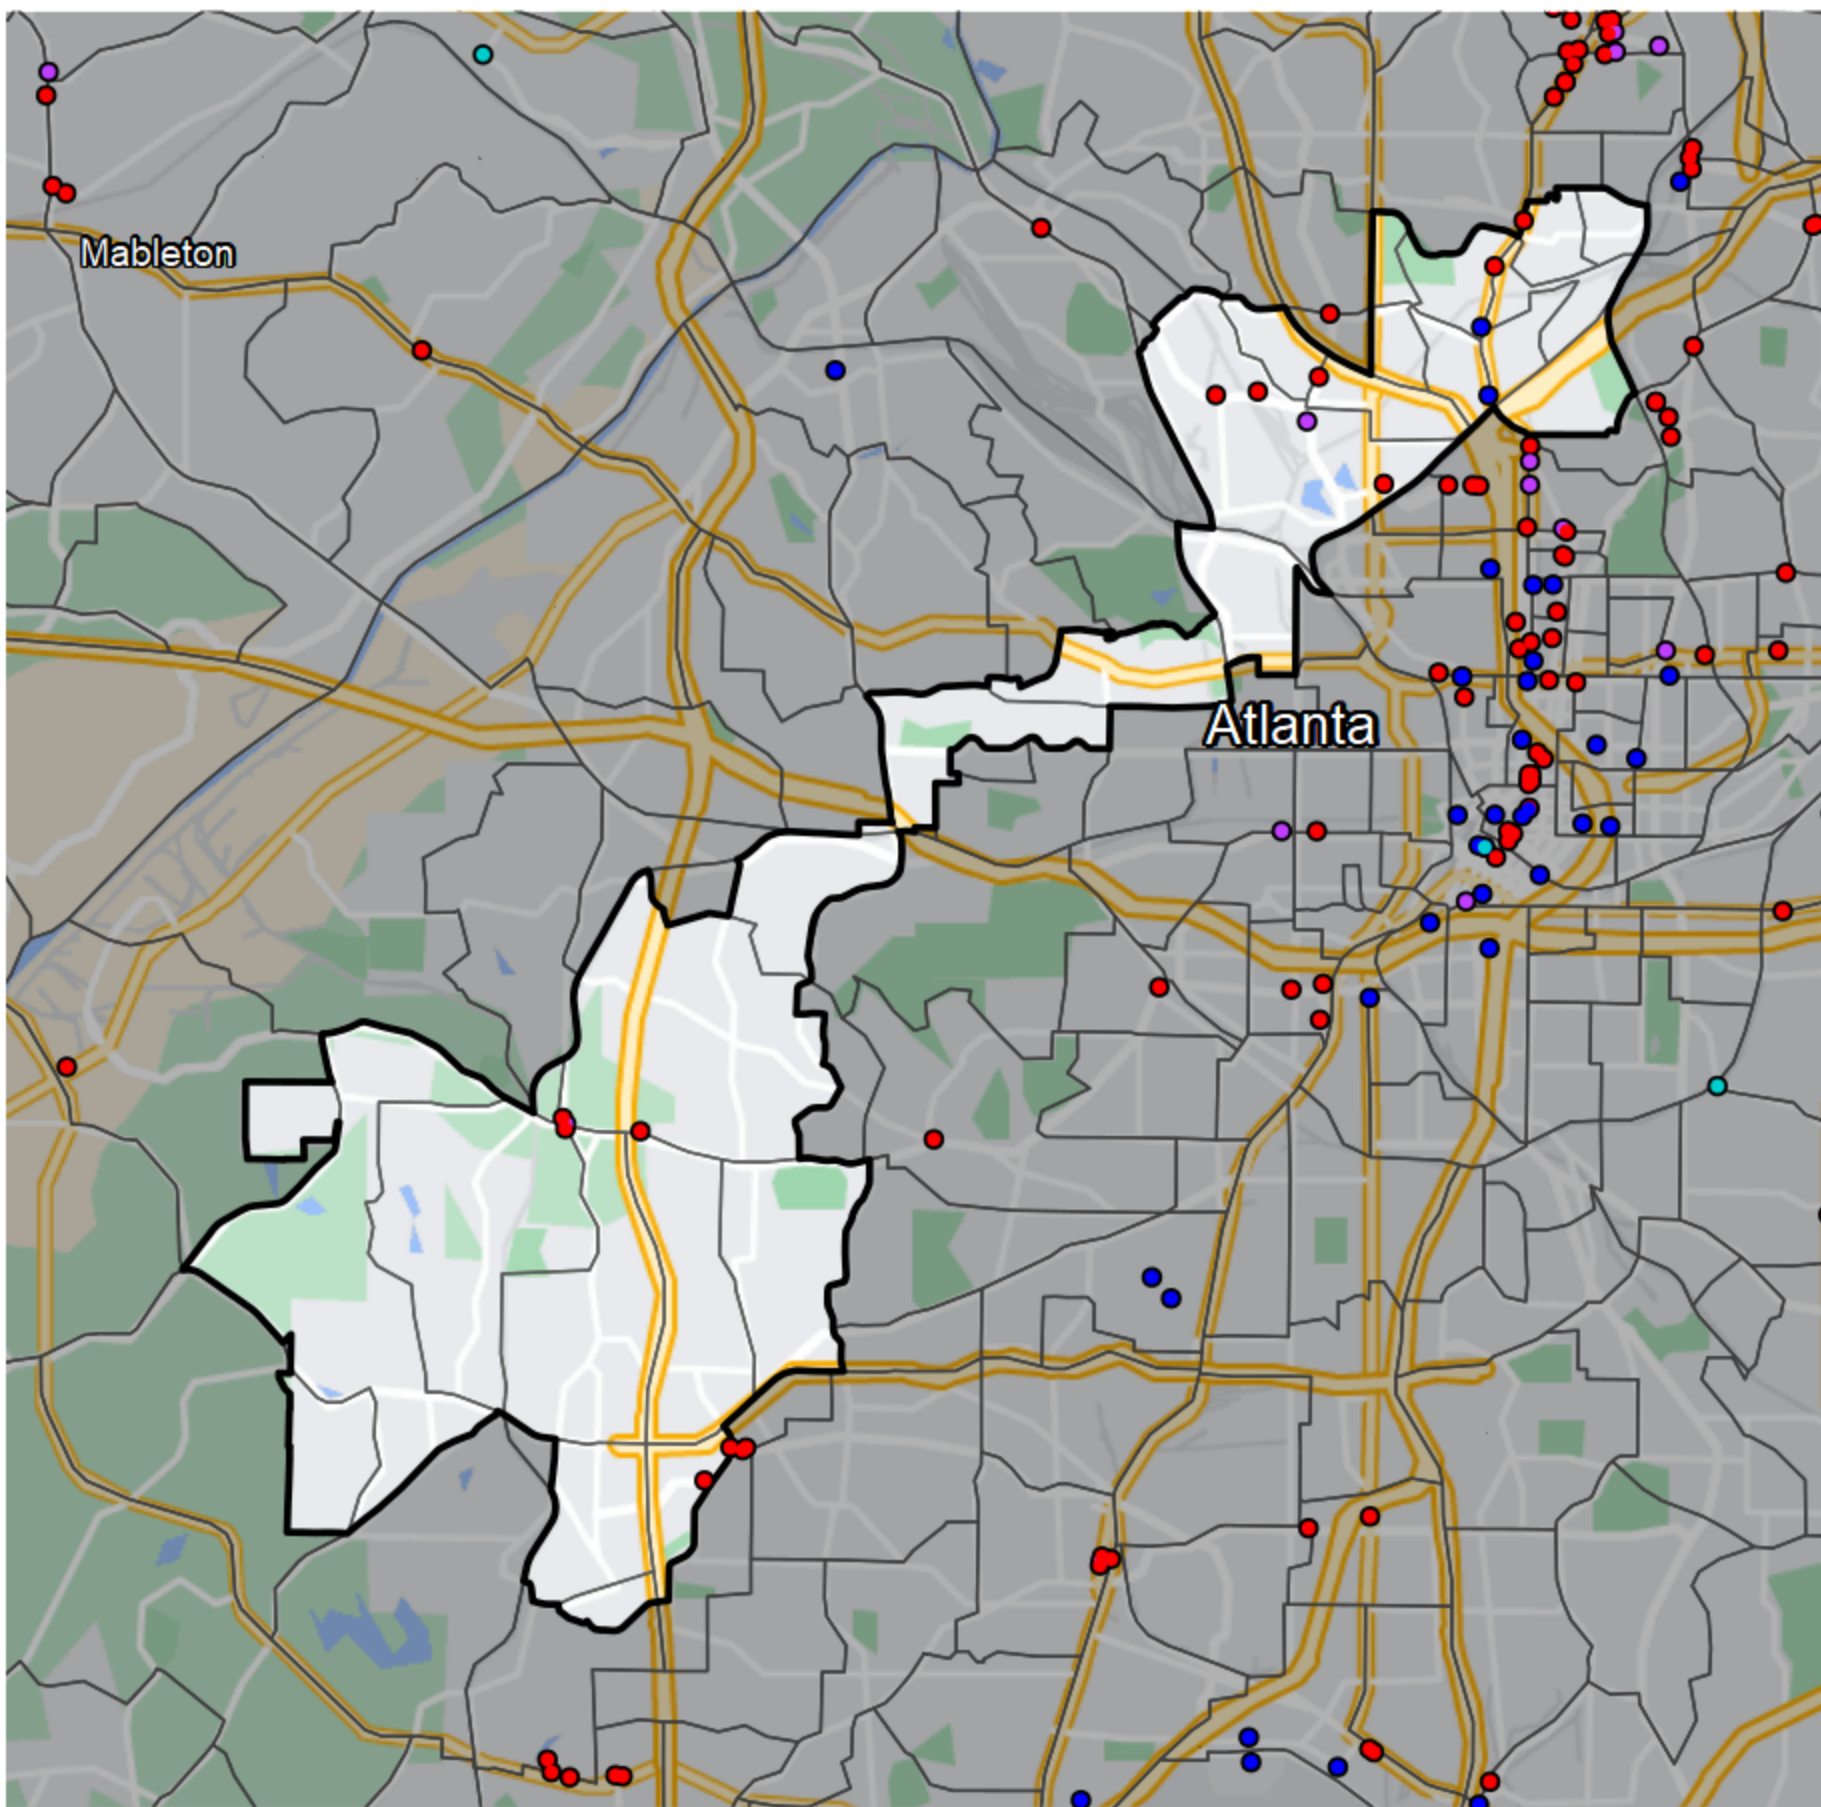

# Georgia - State House District 55

- Banking Desert**
- No Branches within 10 Miles of Population Center
- Financial Institutions**
- Bank: 2
  - Bank, Out-of-State: 11
  - Credit Union: 2
  - Credit Union, Out-of-State: 0

Sources: NCUA, FDIC, UW-Madison Population Lab, CDFI, US Census, Google Maps, CUNA