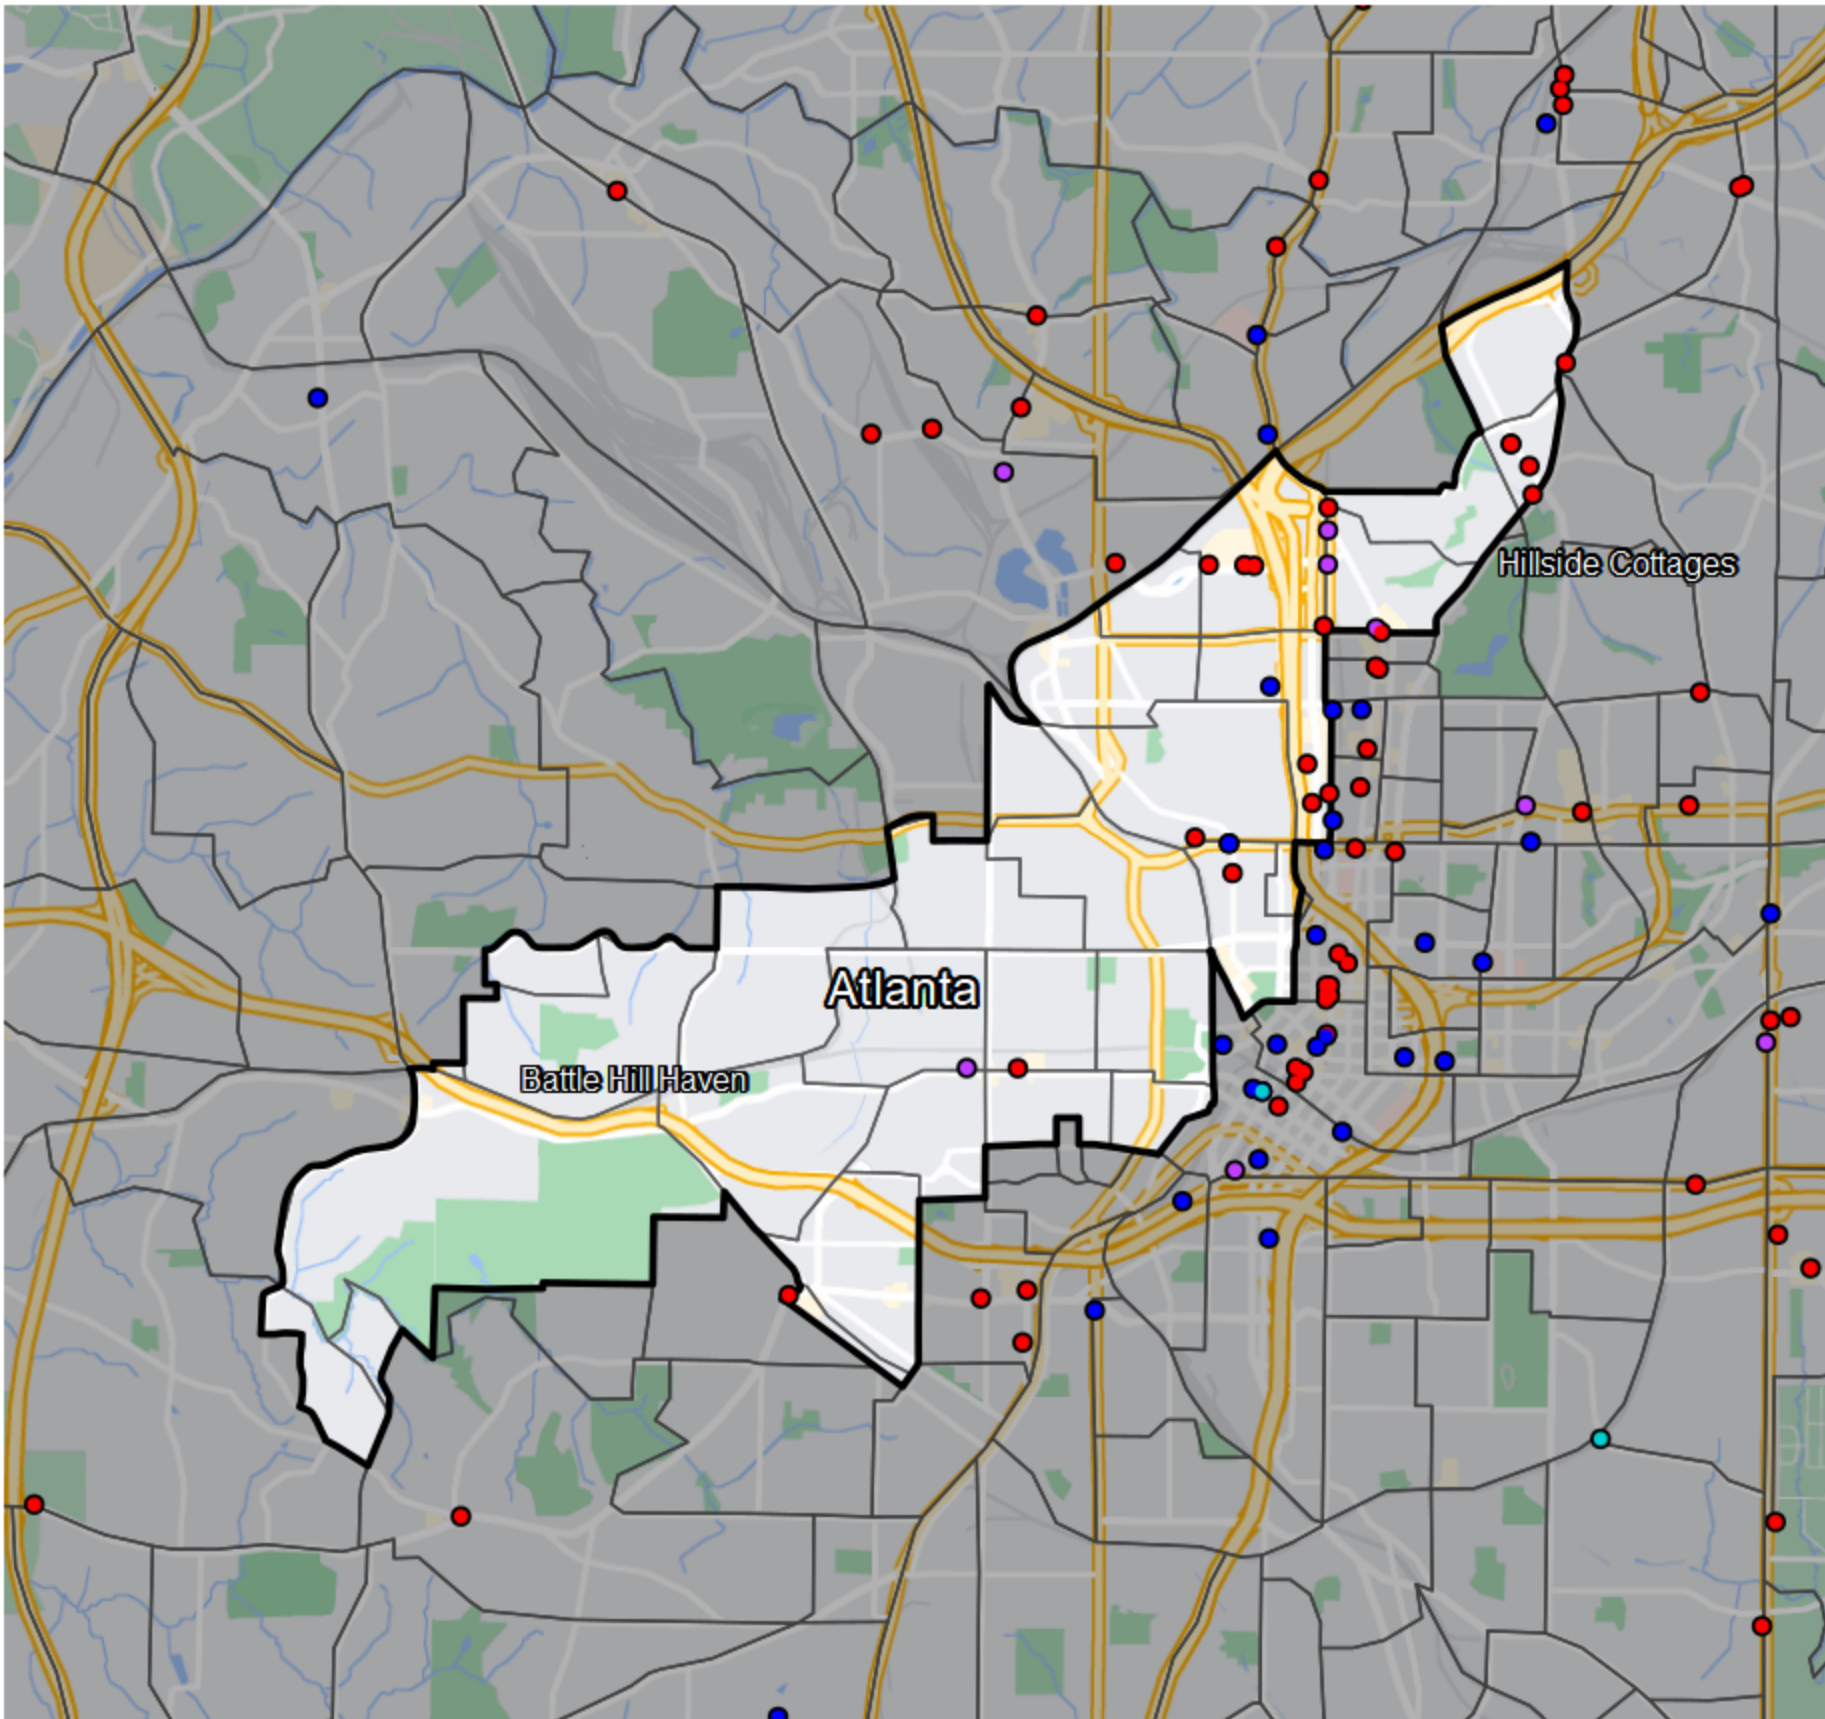

# Georgia - State House District 56

### Banking Desert

No Branches within 10 Miles of Population Center