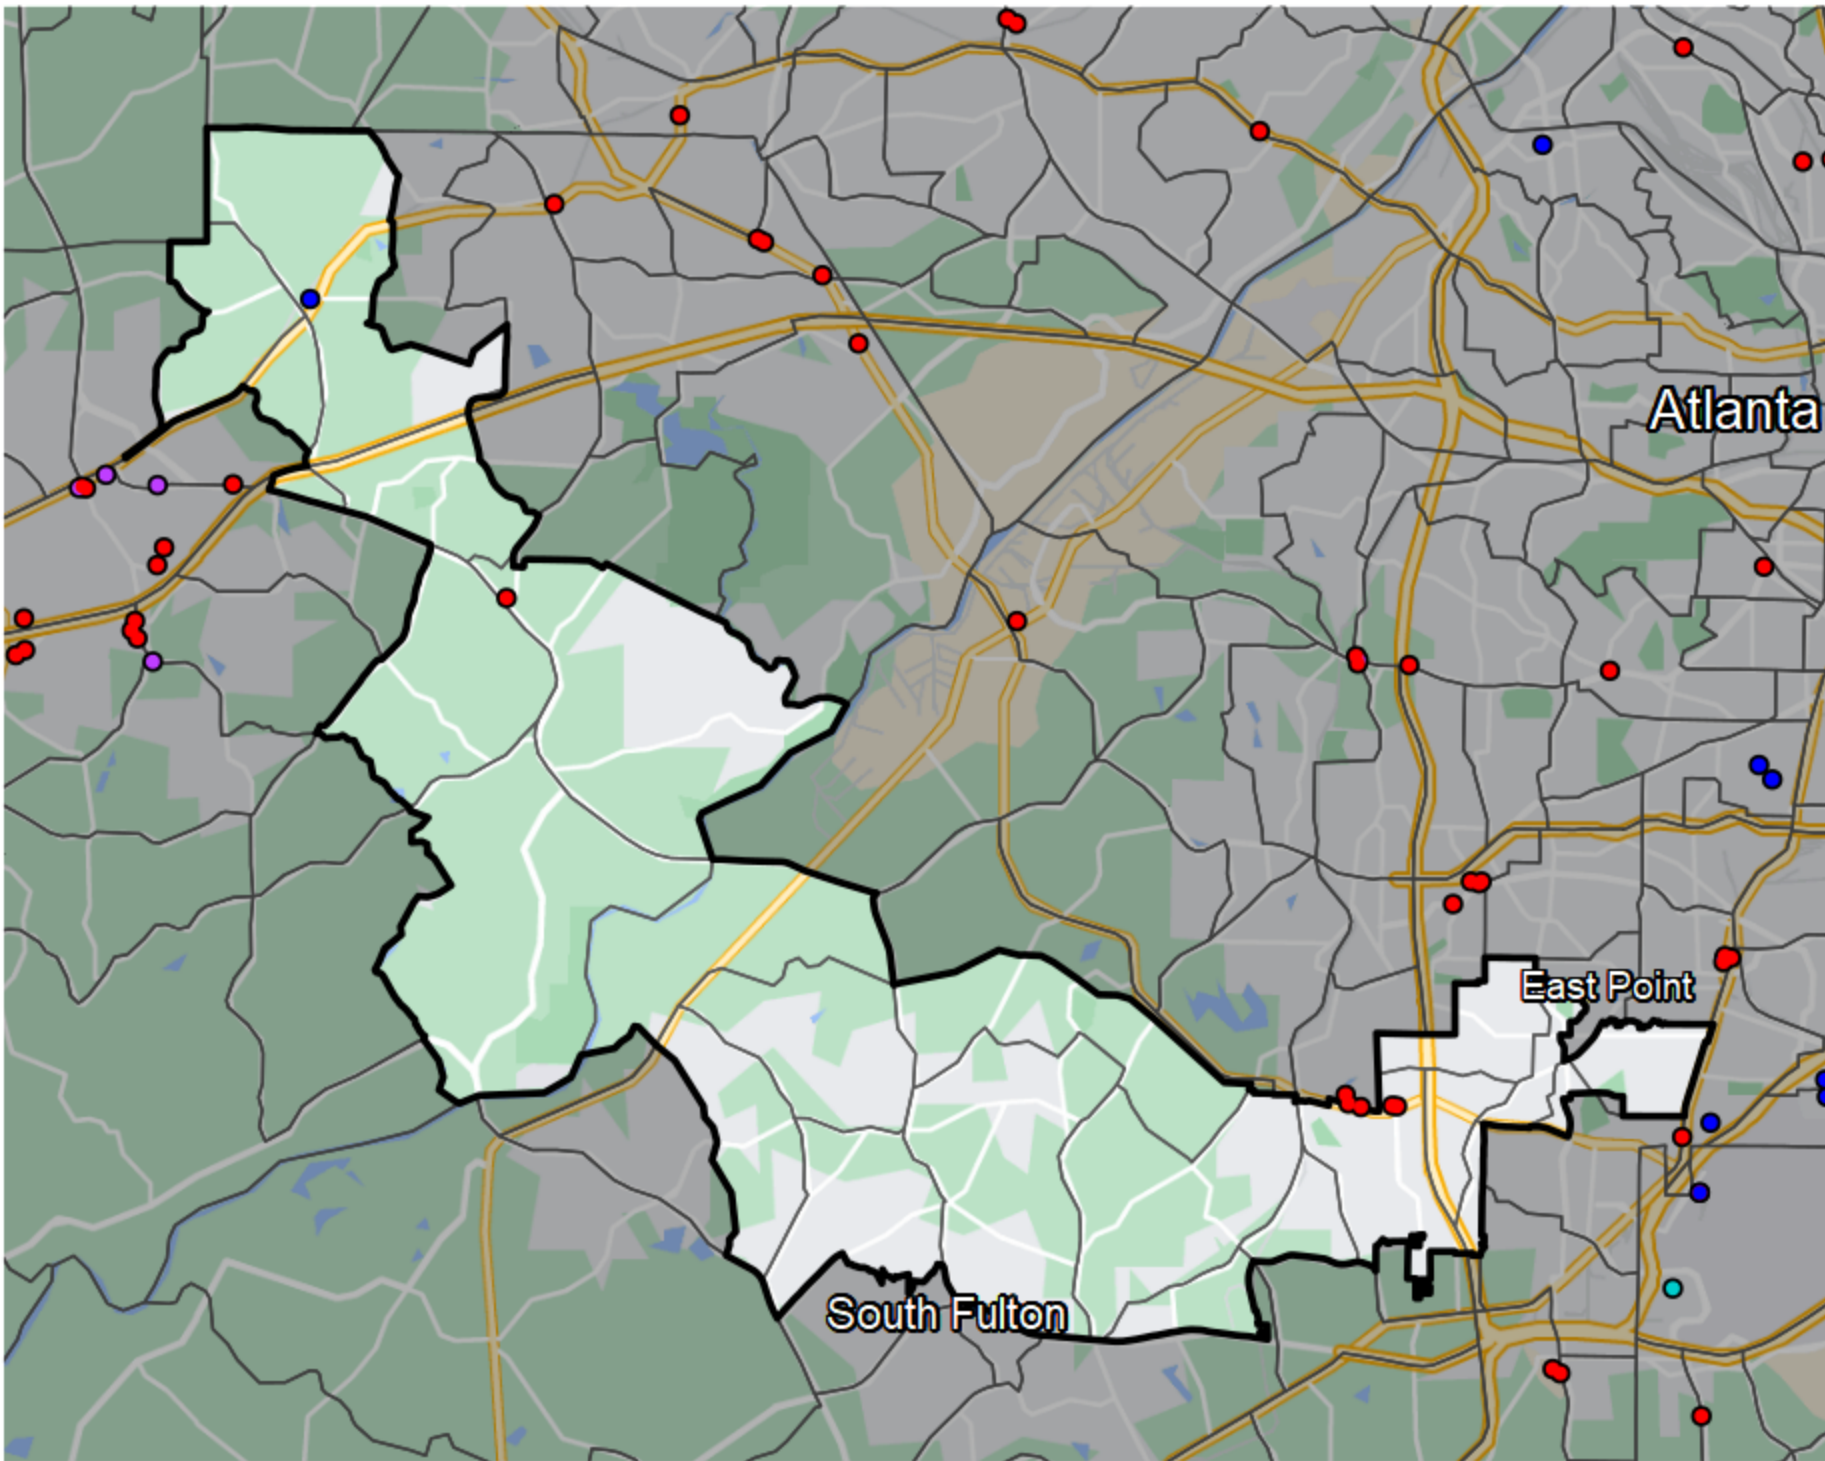

Georgia - State House District 62

Banking Desert

No Branches within 10 Miles of Population Center

Financial Institutions

- Bank: 0
- Bank, Out-of-State: 3
- Credit Union: 1
- Credit Union, Out-of-State: 0