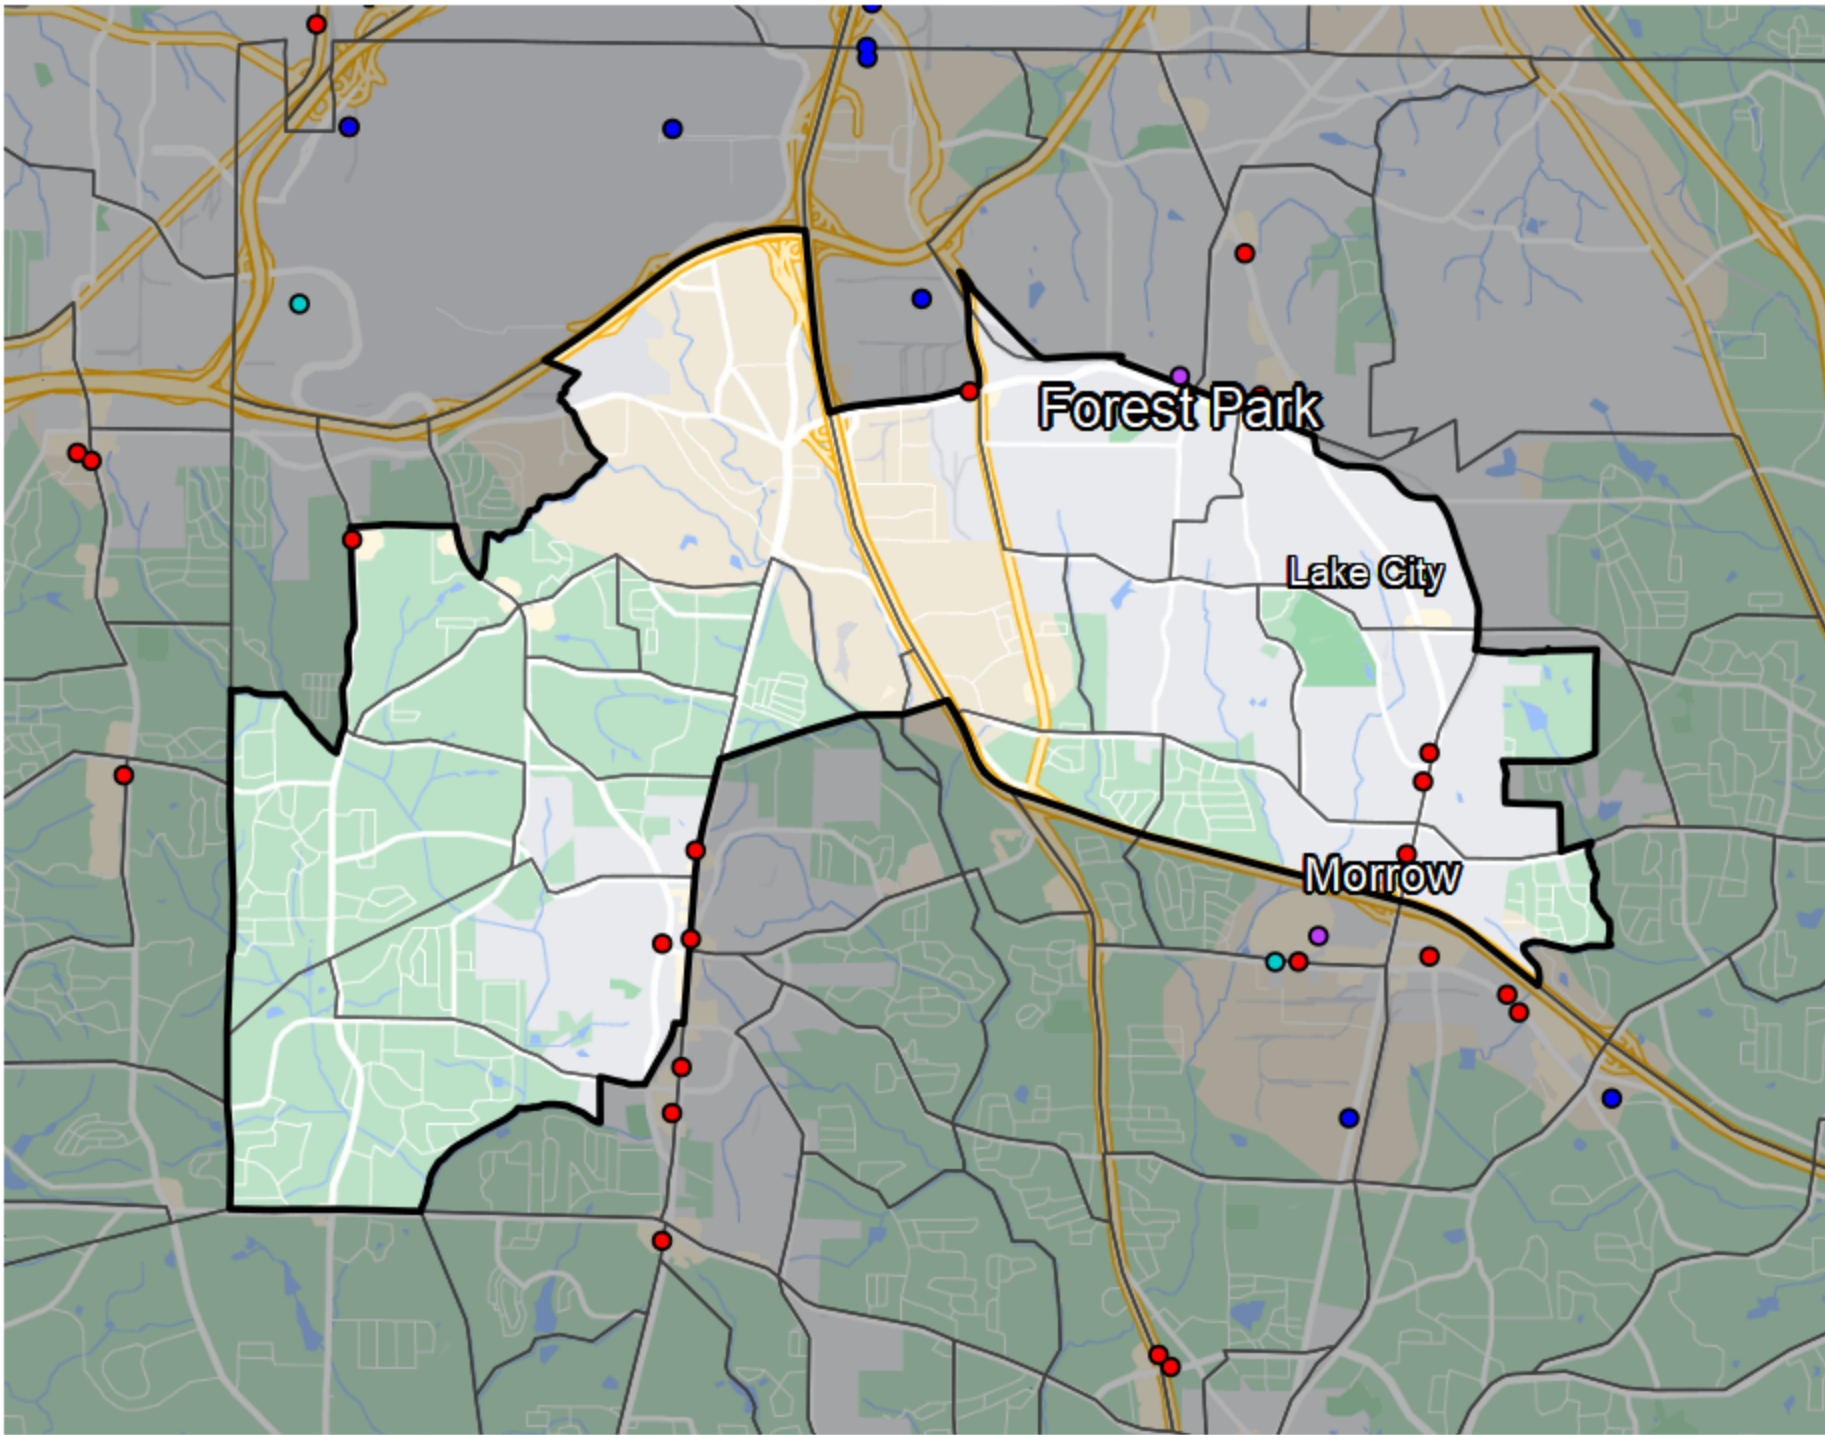

Georgia - State House District 74

Banking Desert

No Branches within 10 Miles of Population Center

Financial Institutions

- Bank: 0
- Bank, Out-of-State: 7
- Credit Union: 0
- Credit Union, Out-of-State: 0