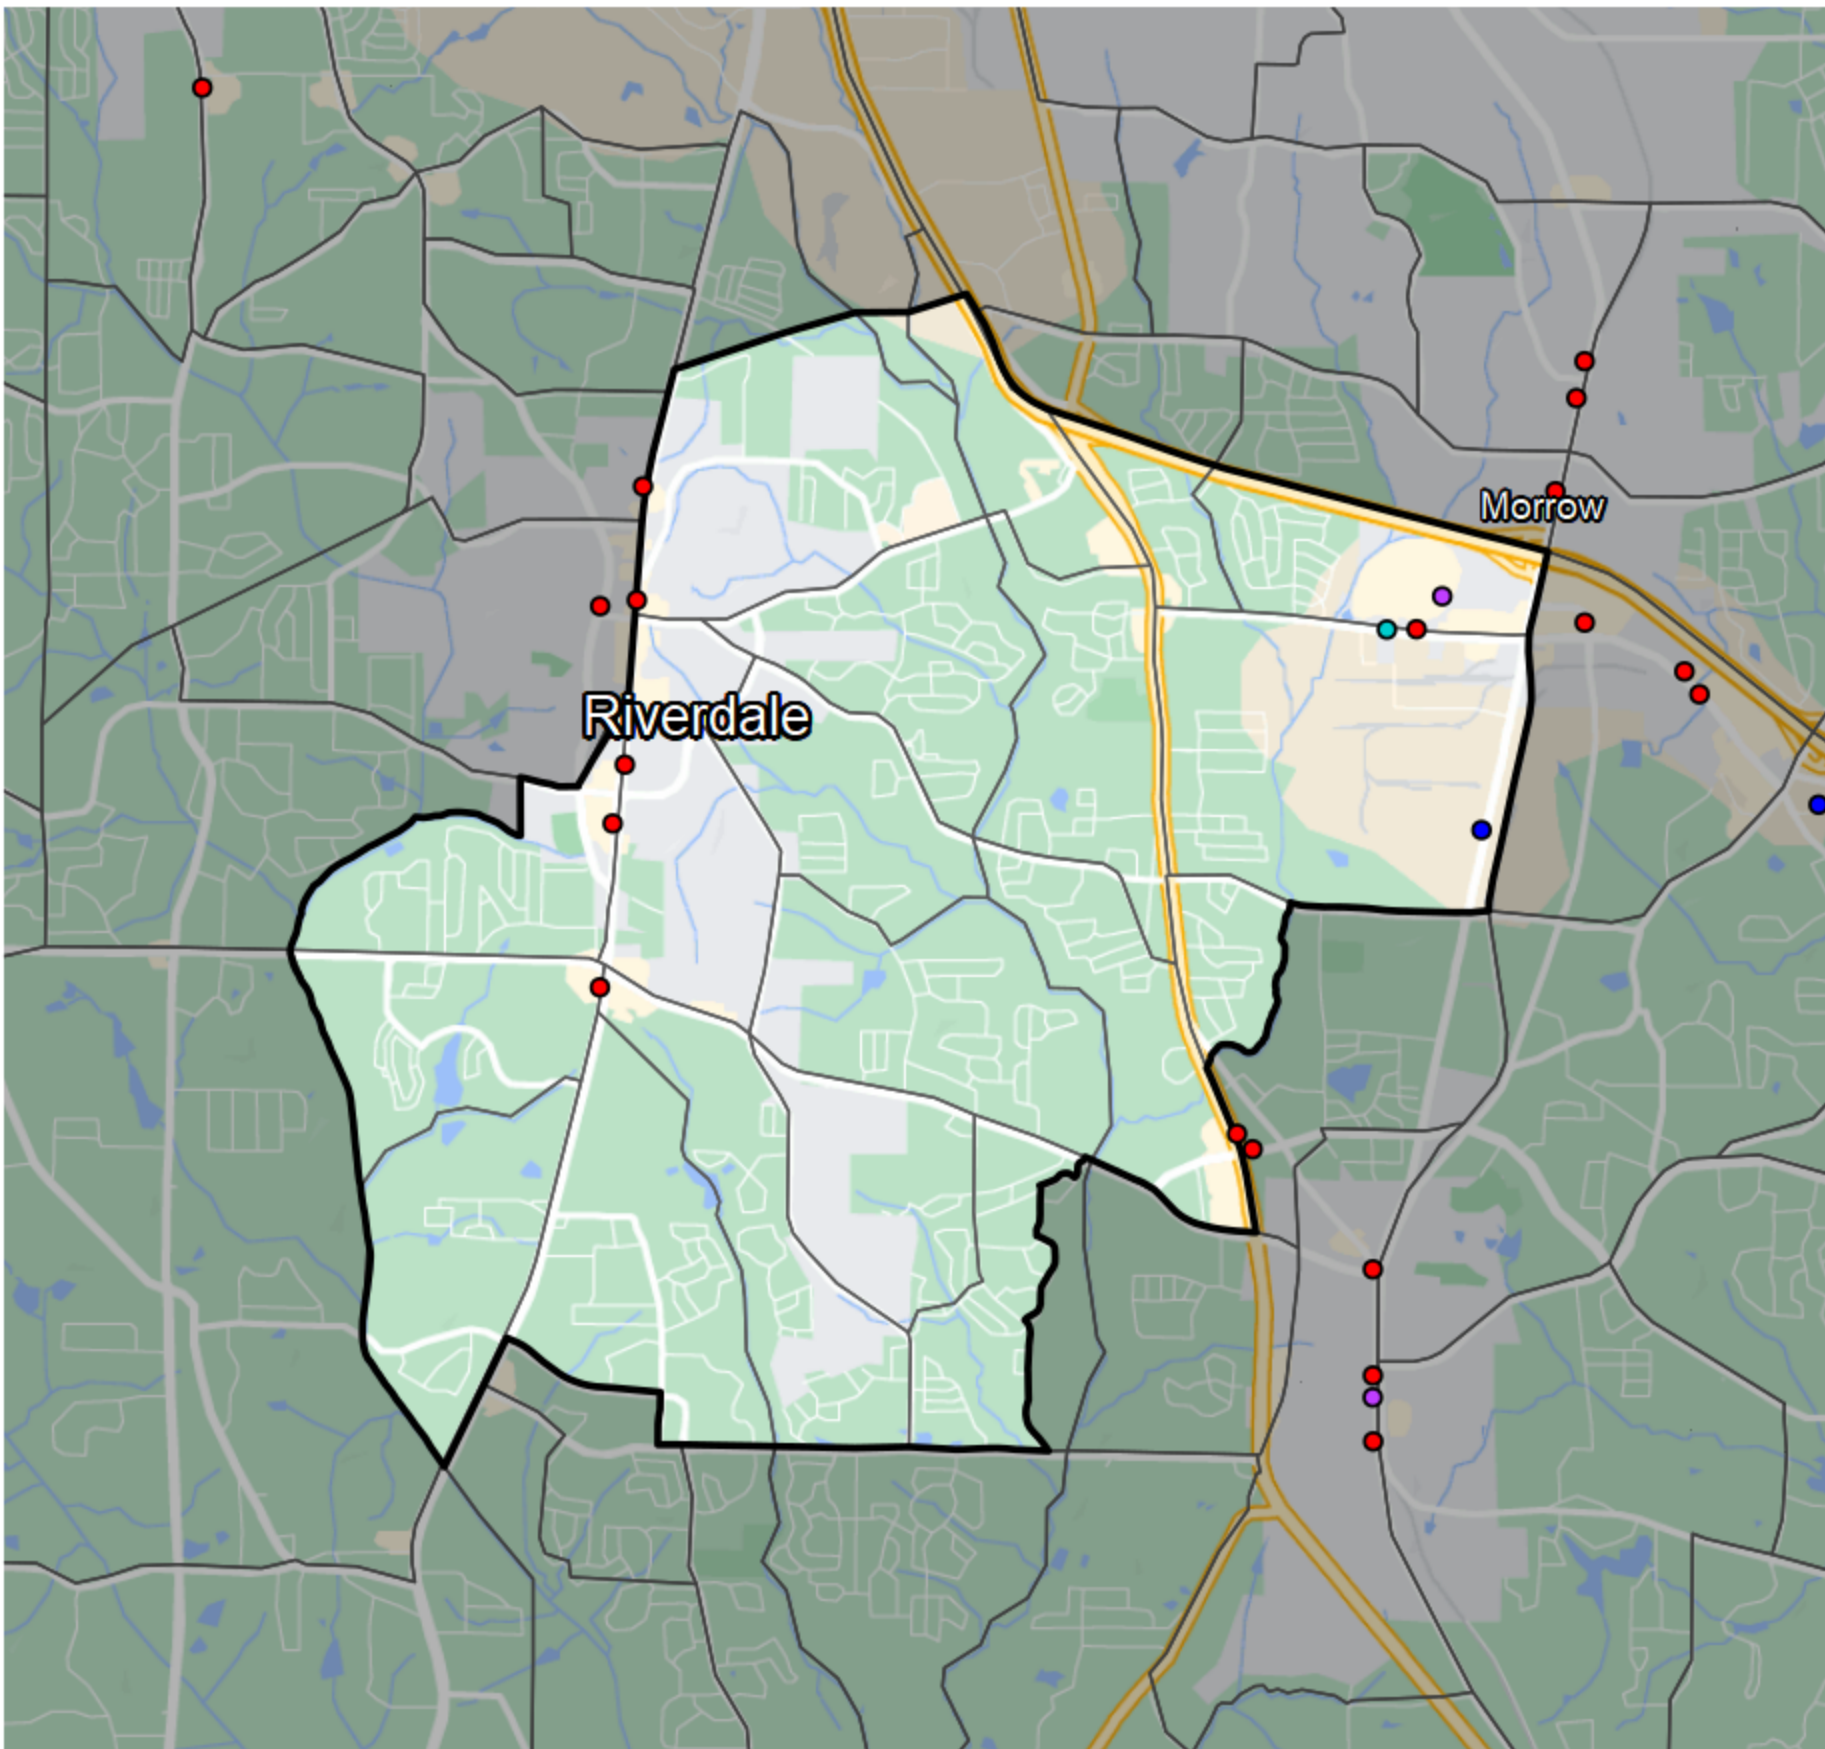

# Georgia - State House District 77

## Banking Desert

No Branches within 10 Miles of Population Center