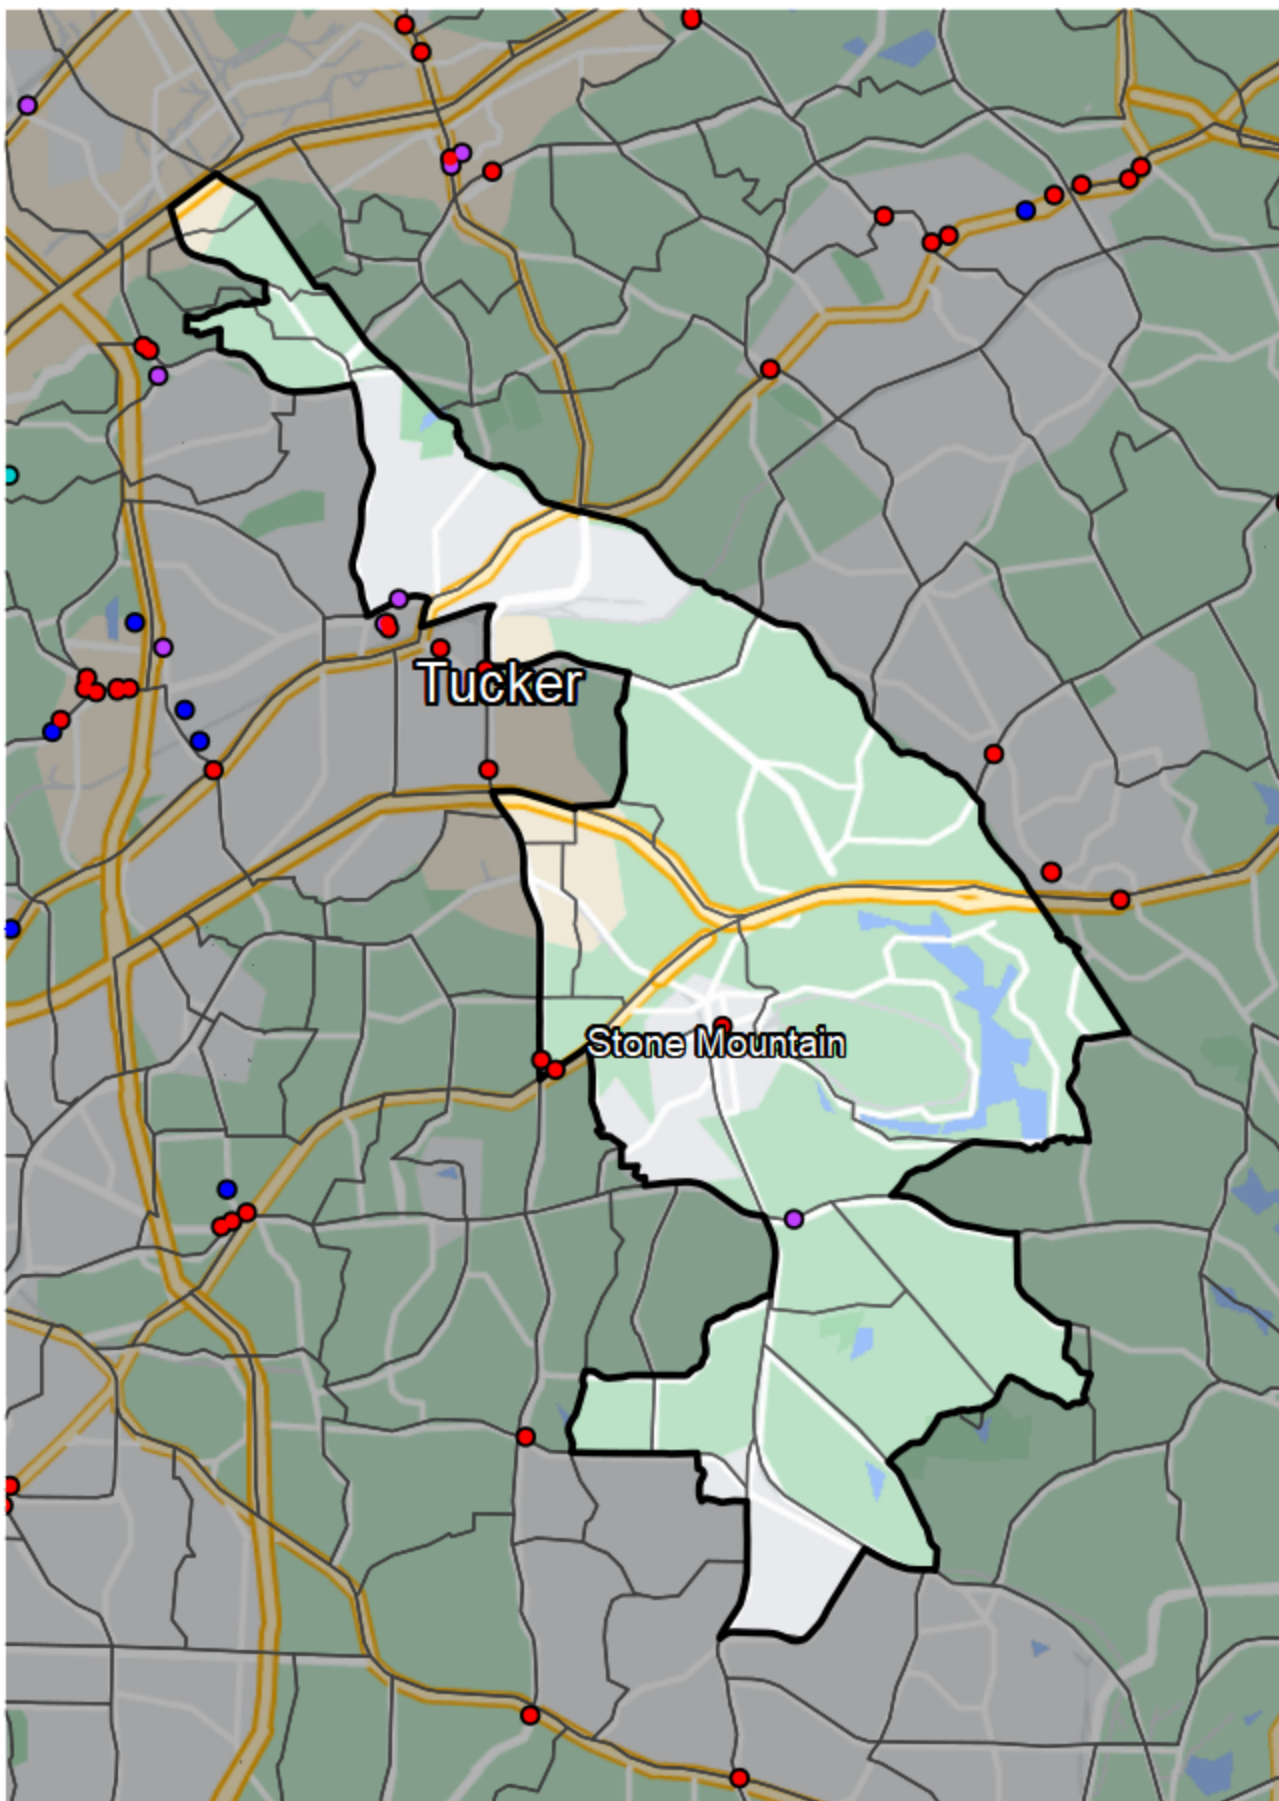

Georgia - State House District 88

Banking Desert

No Branches within 10 Miles of Population Center

Financial Institutions

- Bank: 2
- Bank, Out-of-State: 2
- Credit Union: 0
- Credit Union, Out-of-State: 0