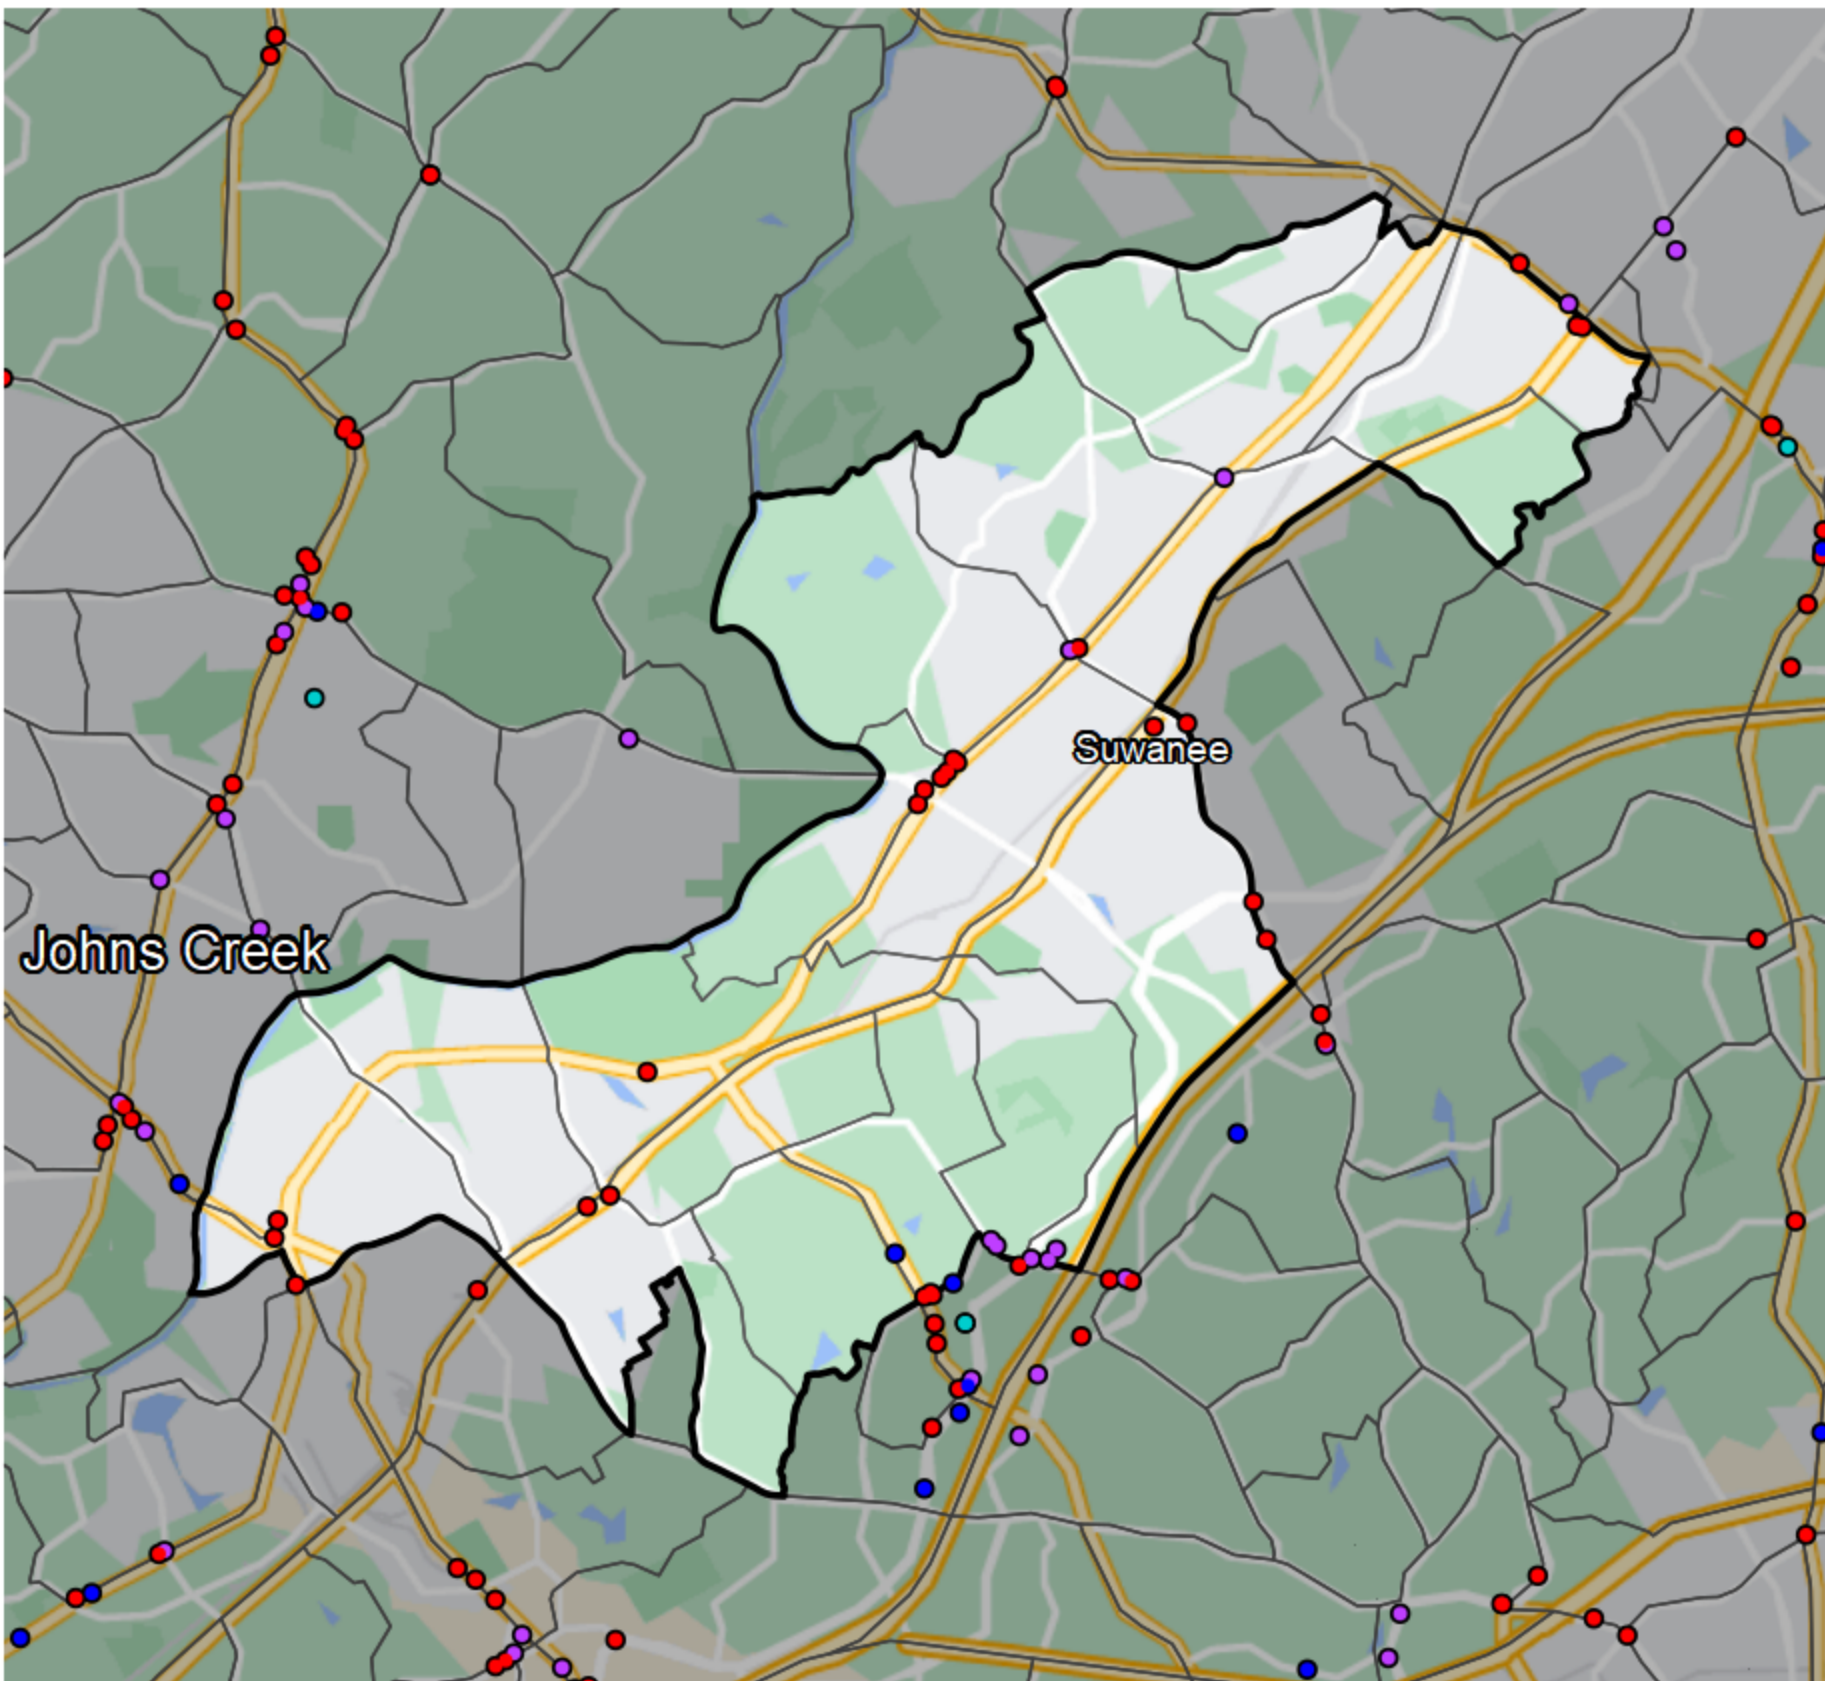

# Georgia - State House District 97

## Banking Desert

No Branches within 10 Miles of Population Center