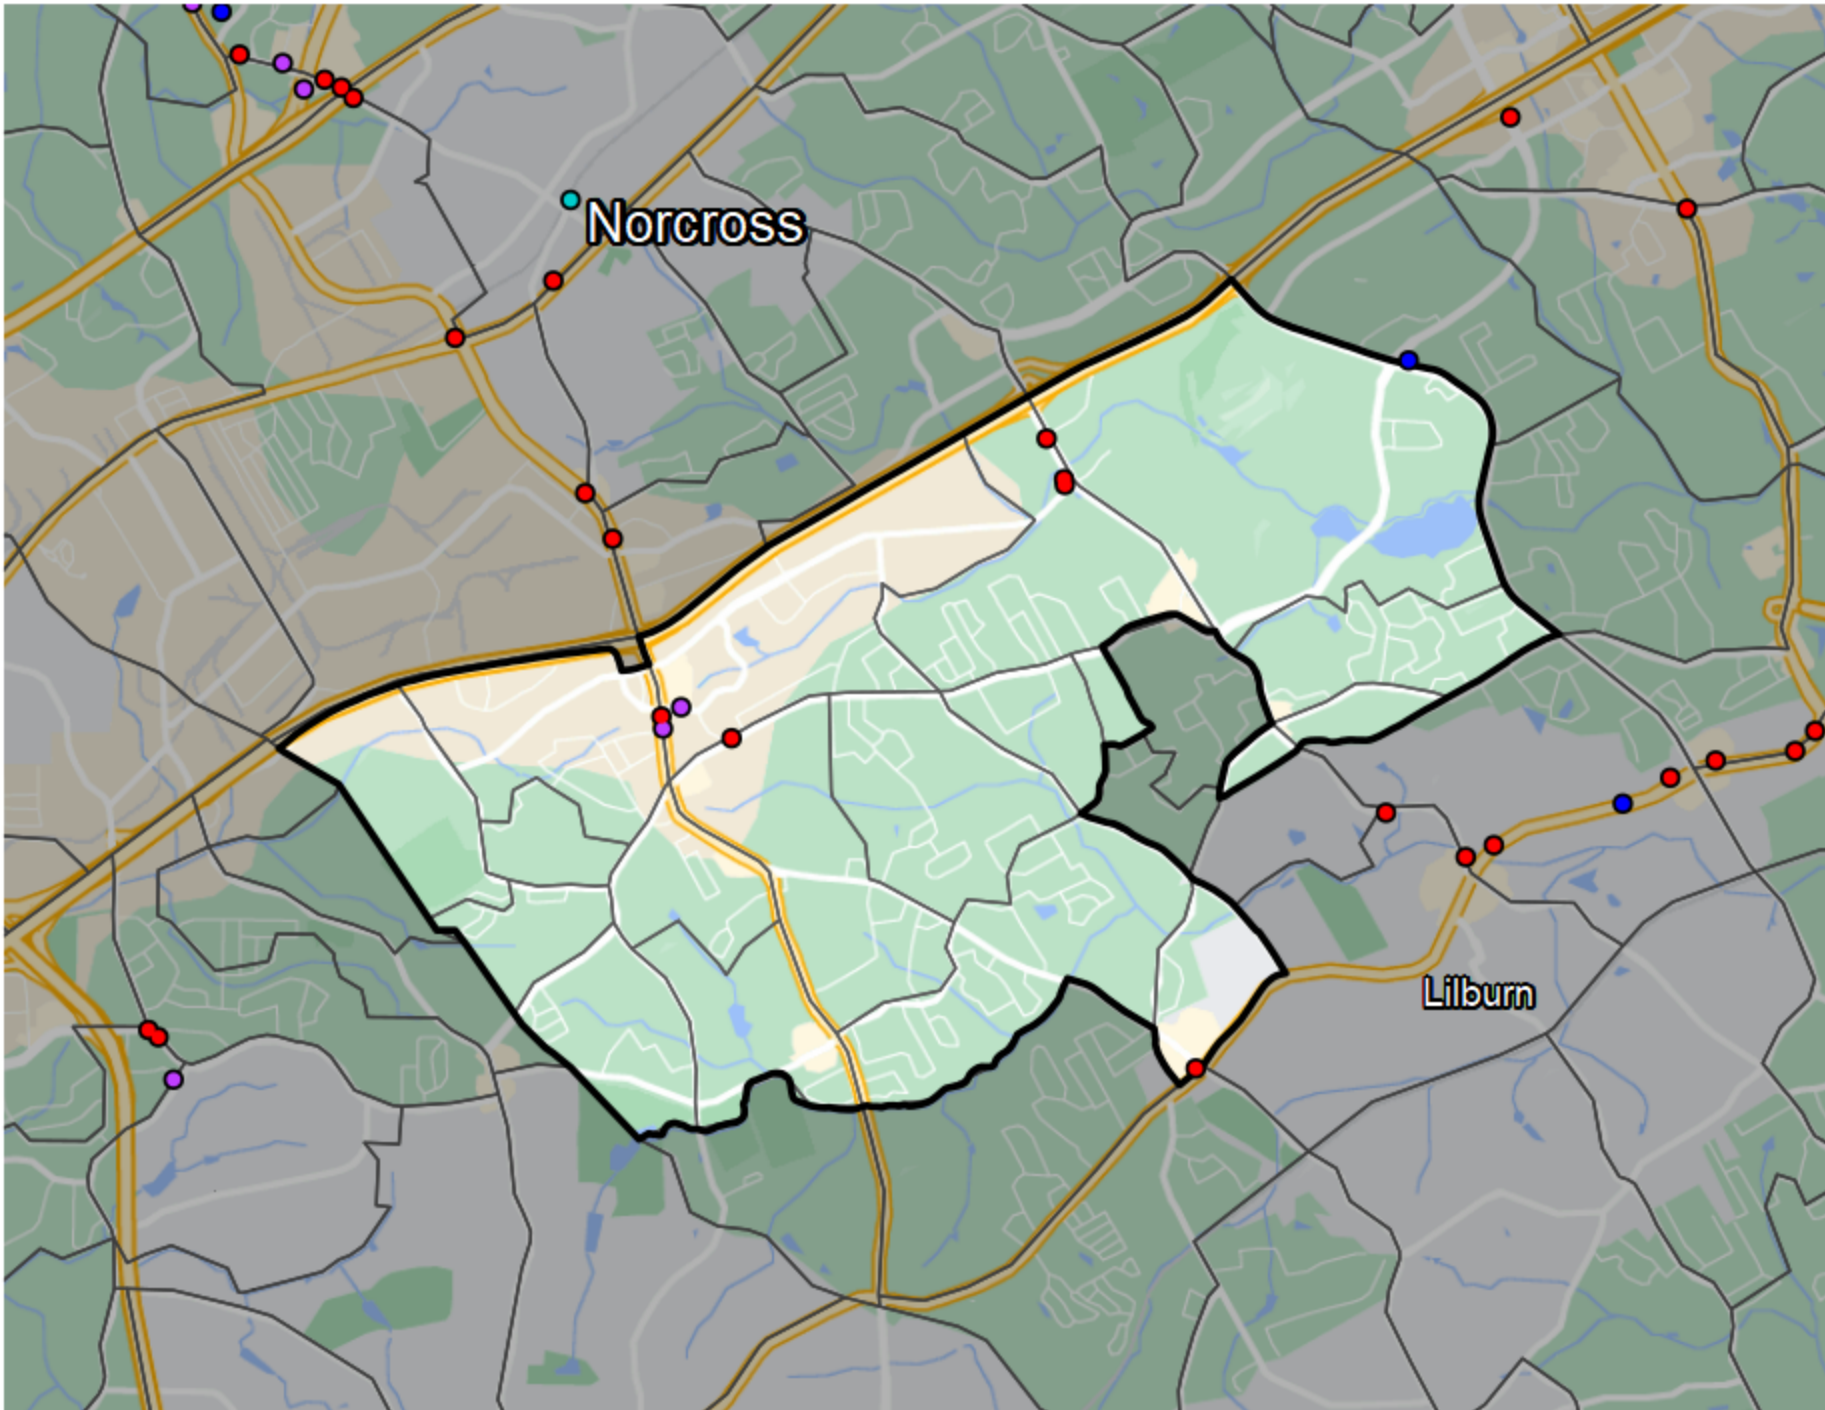

Georgia - State House District 99

Banking Desert
No Branches within 10 Miles of Population Center

Financial Institutions

- Bank: 2
- Bank, Out-of-State: 6
- Credit Union: 0
- Credit Union, Out-of-State: 0