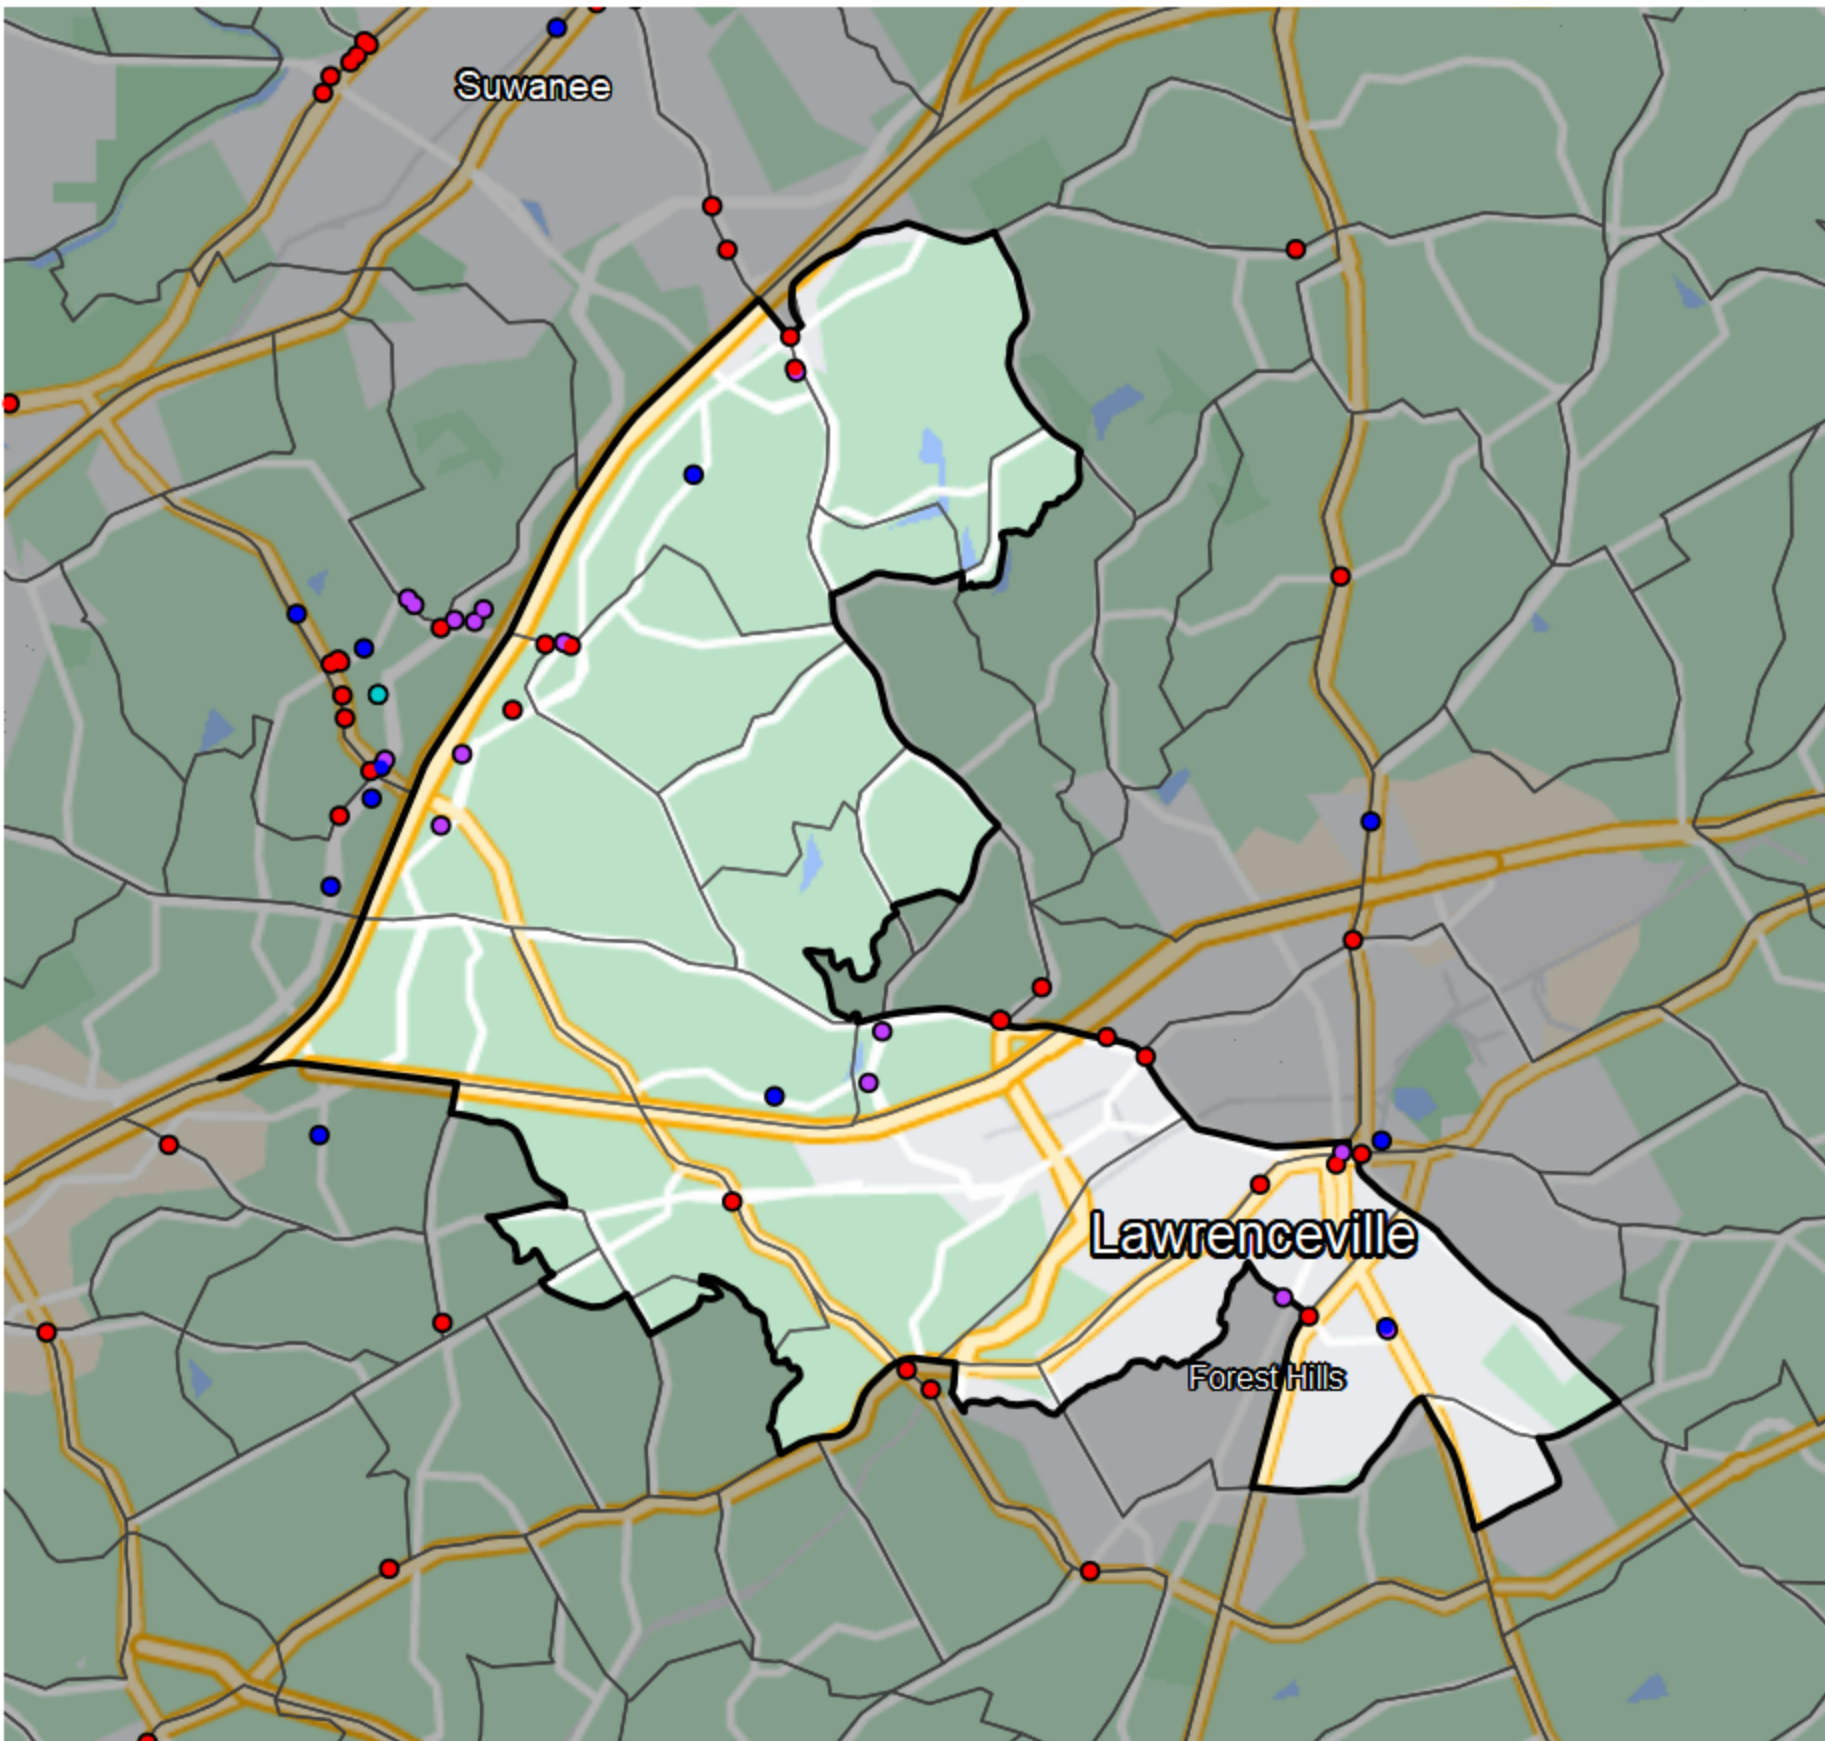

Georgia - State House District 101

Banking Desert

No Branches within 10 Miles of Population Center

Financial Institutions

- Bank: 8
- Bank, Out-of-State: 10
- Credit Union: 3
- Credit Union, Out-of-State: 0