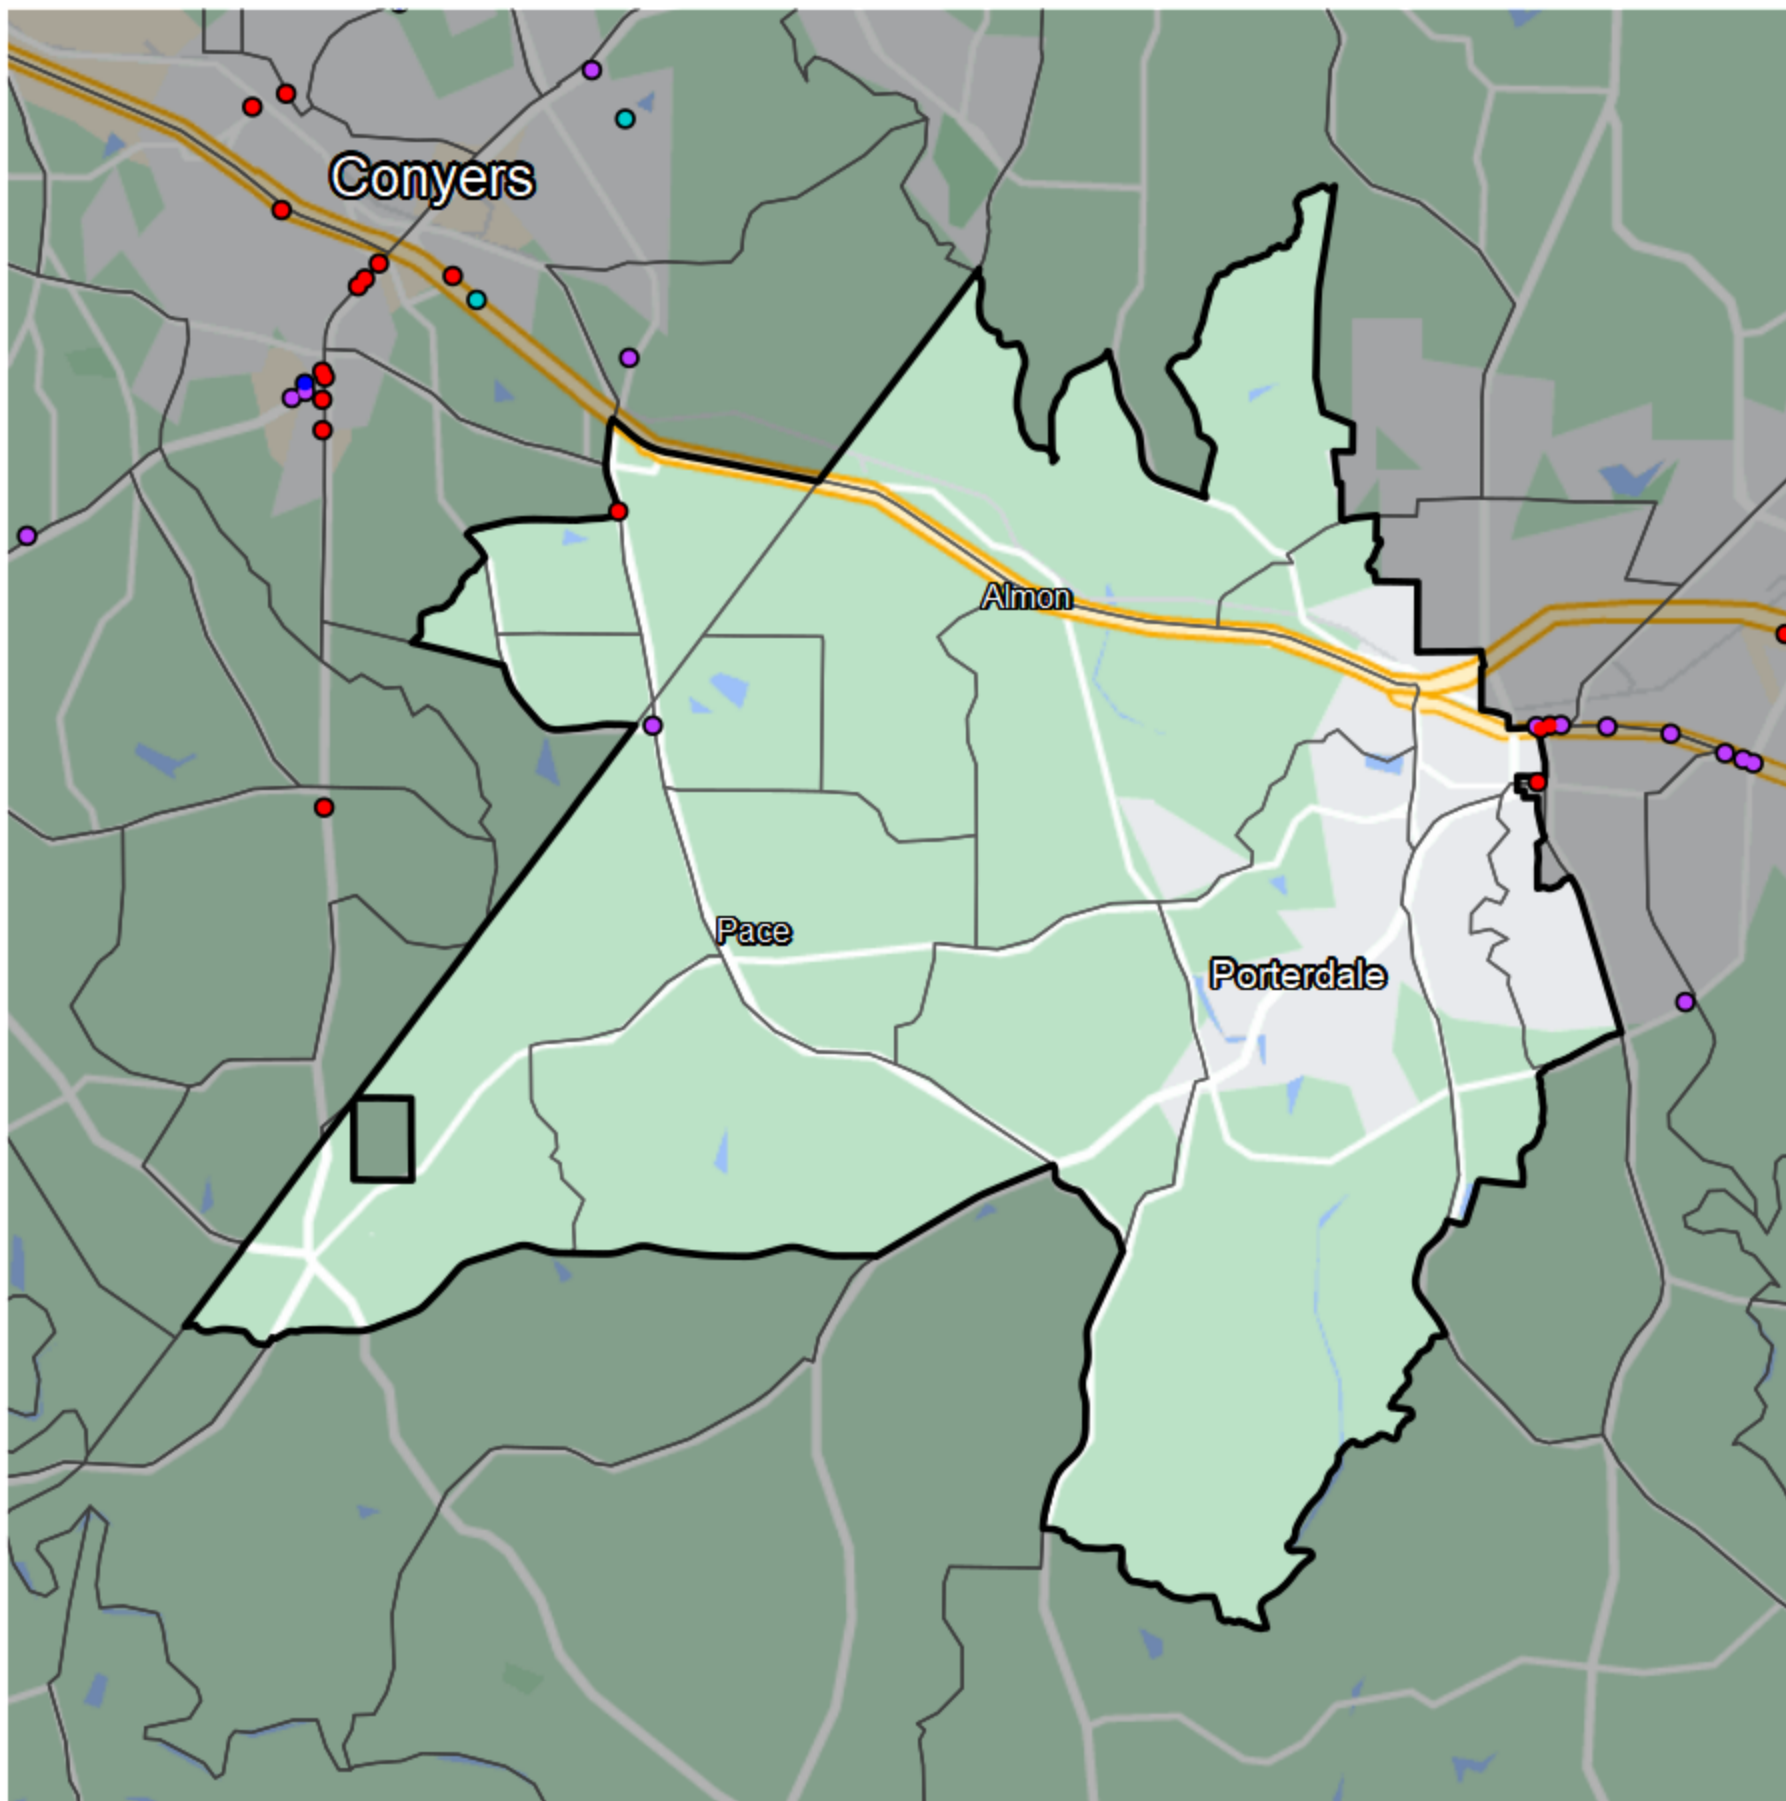

Georgia - State House District 113

Banking Desert

No Branches within 10 Miles of Population Center

Financial Institutions

- Bank: 1
- Bank, Out-of-State: 0
- Credit Union: 0
- Credit Union, Out-of-State: 0