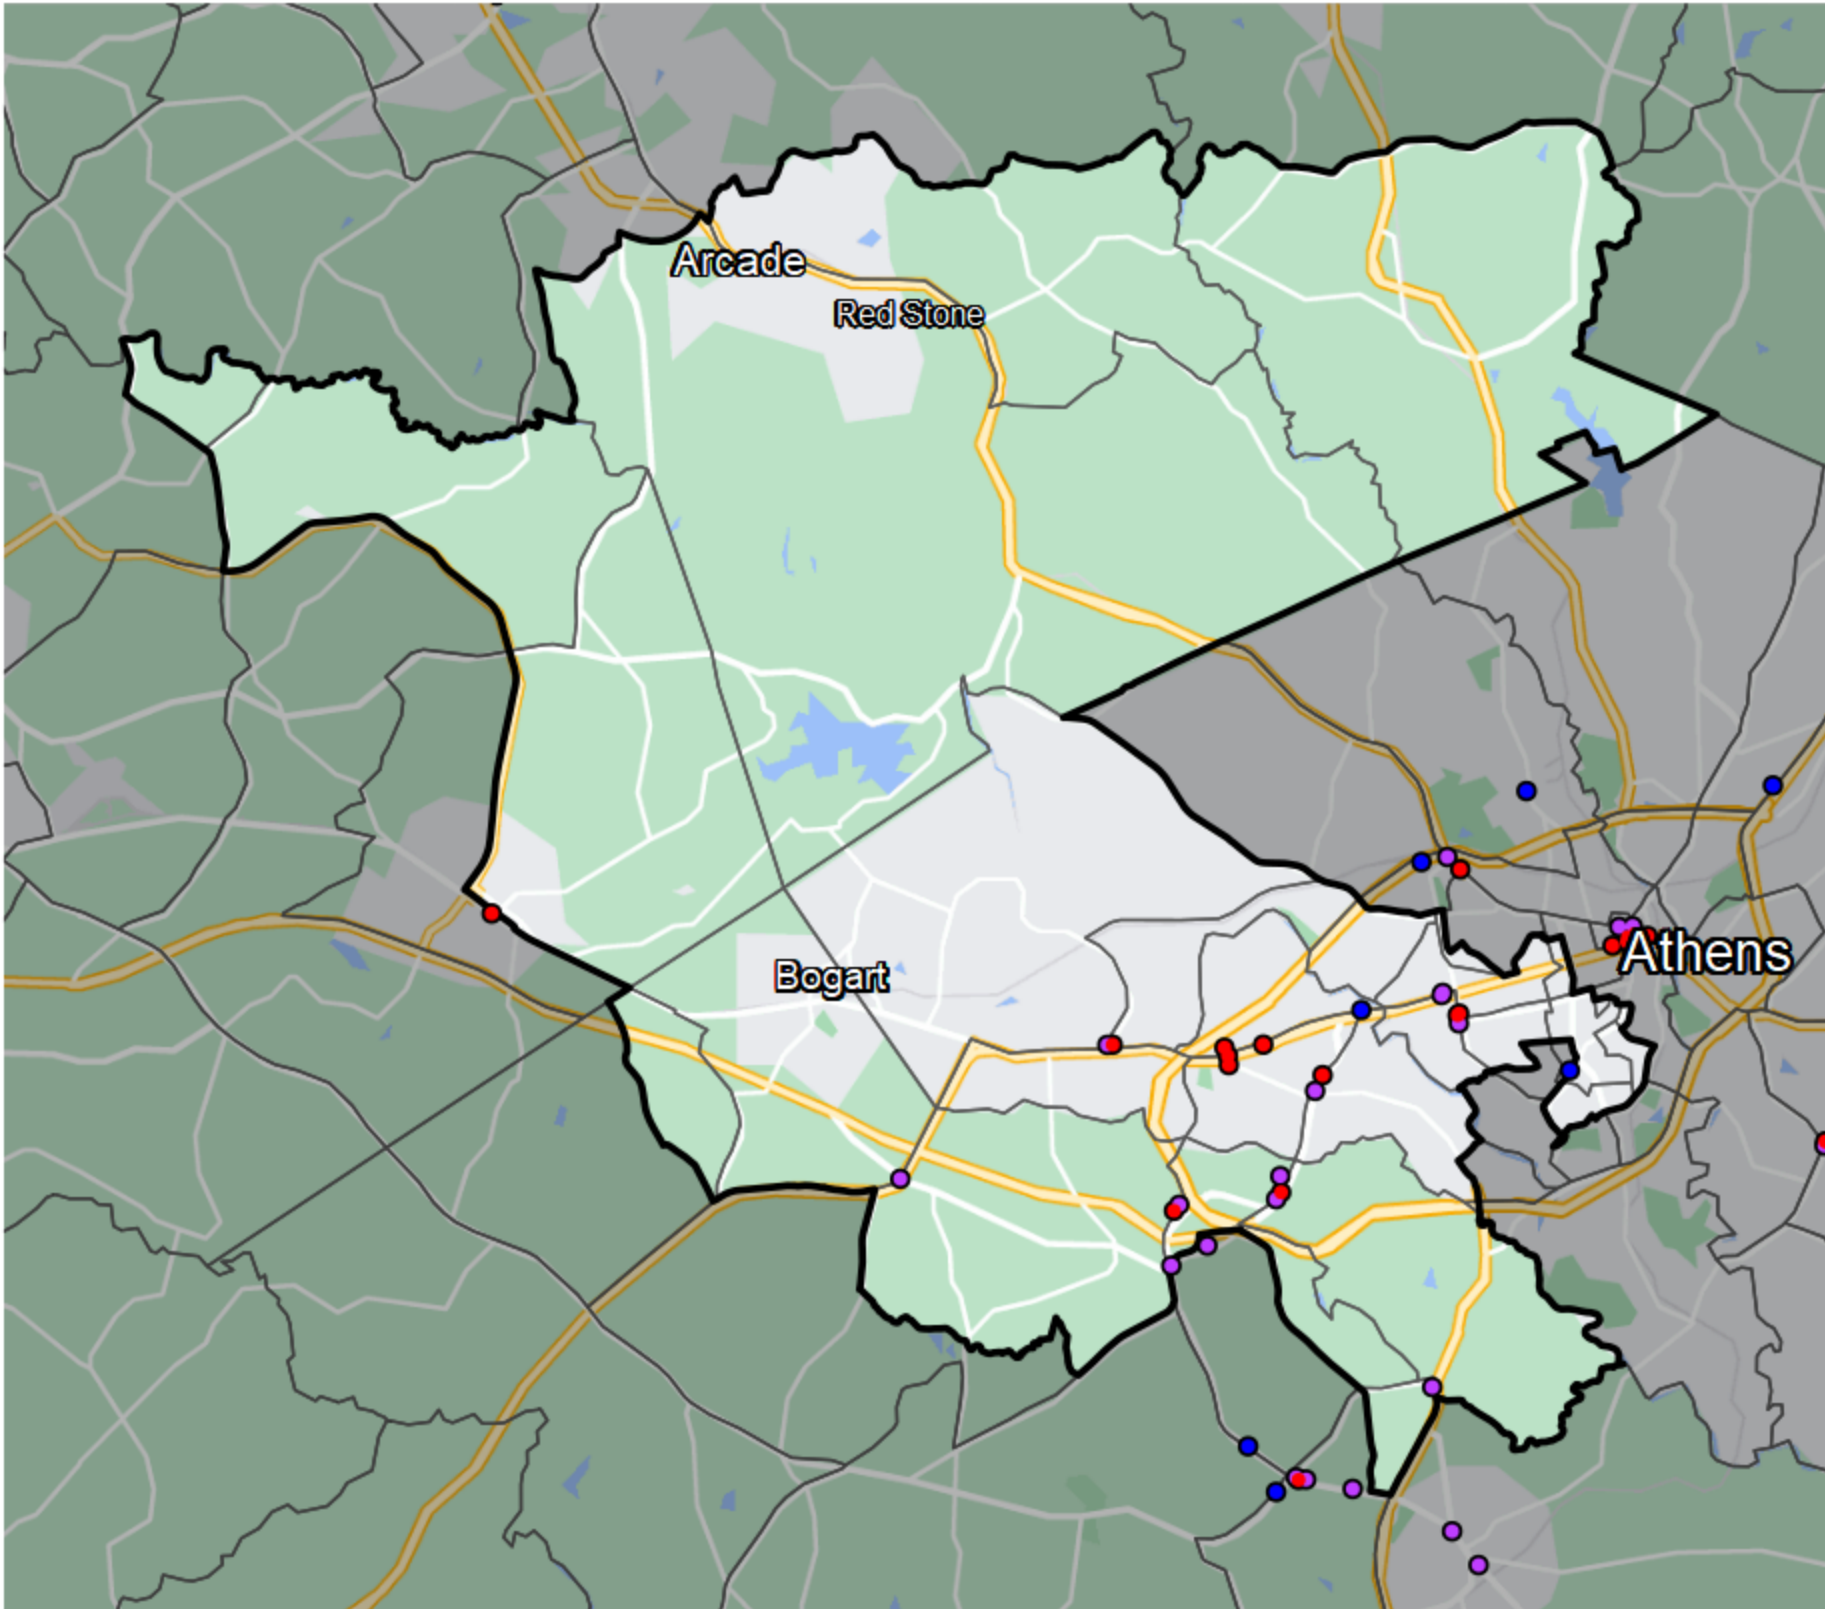

Georgia - State House District 117

Banking Desert

No Branches within 10 Miles of Population Center

Financial Institutions

- Bank: 10
- Bank, Out-of-State: 10
- Credit Union: 1
- Credit Union, Out-of-State: 0