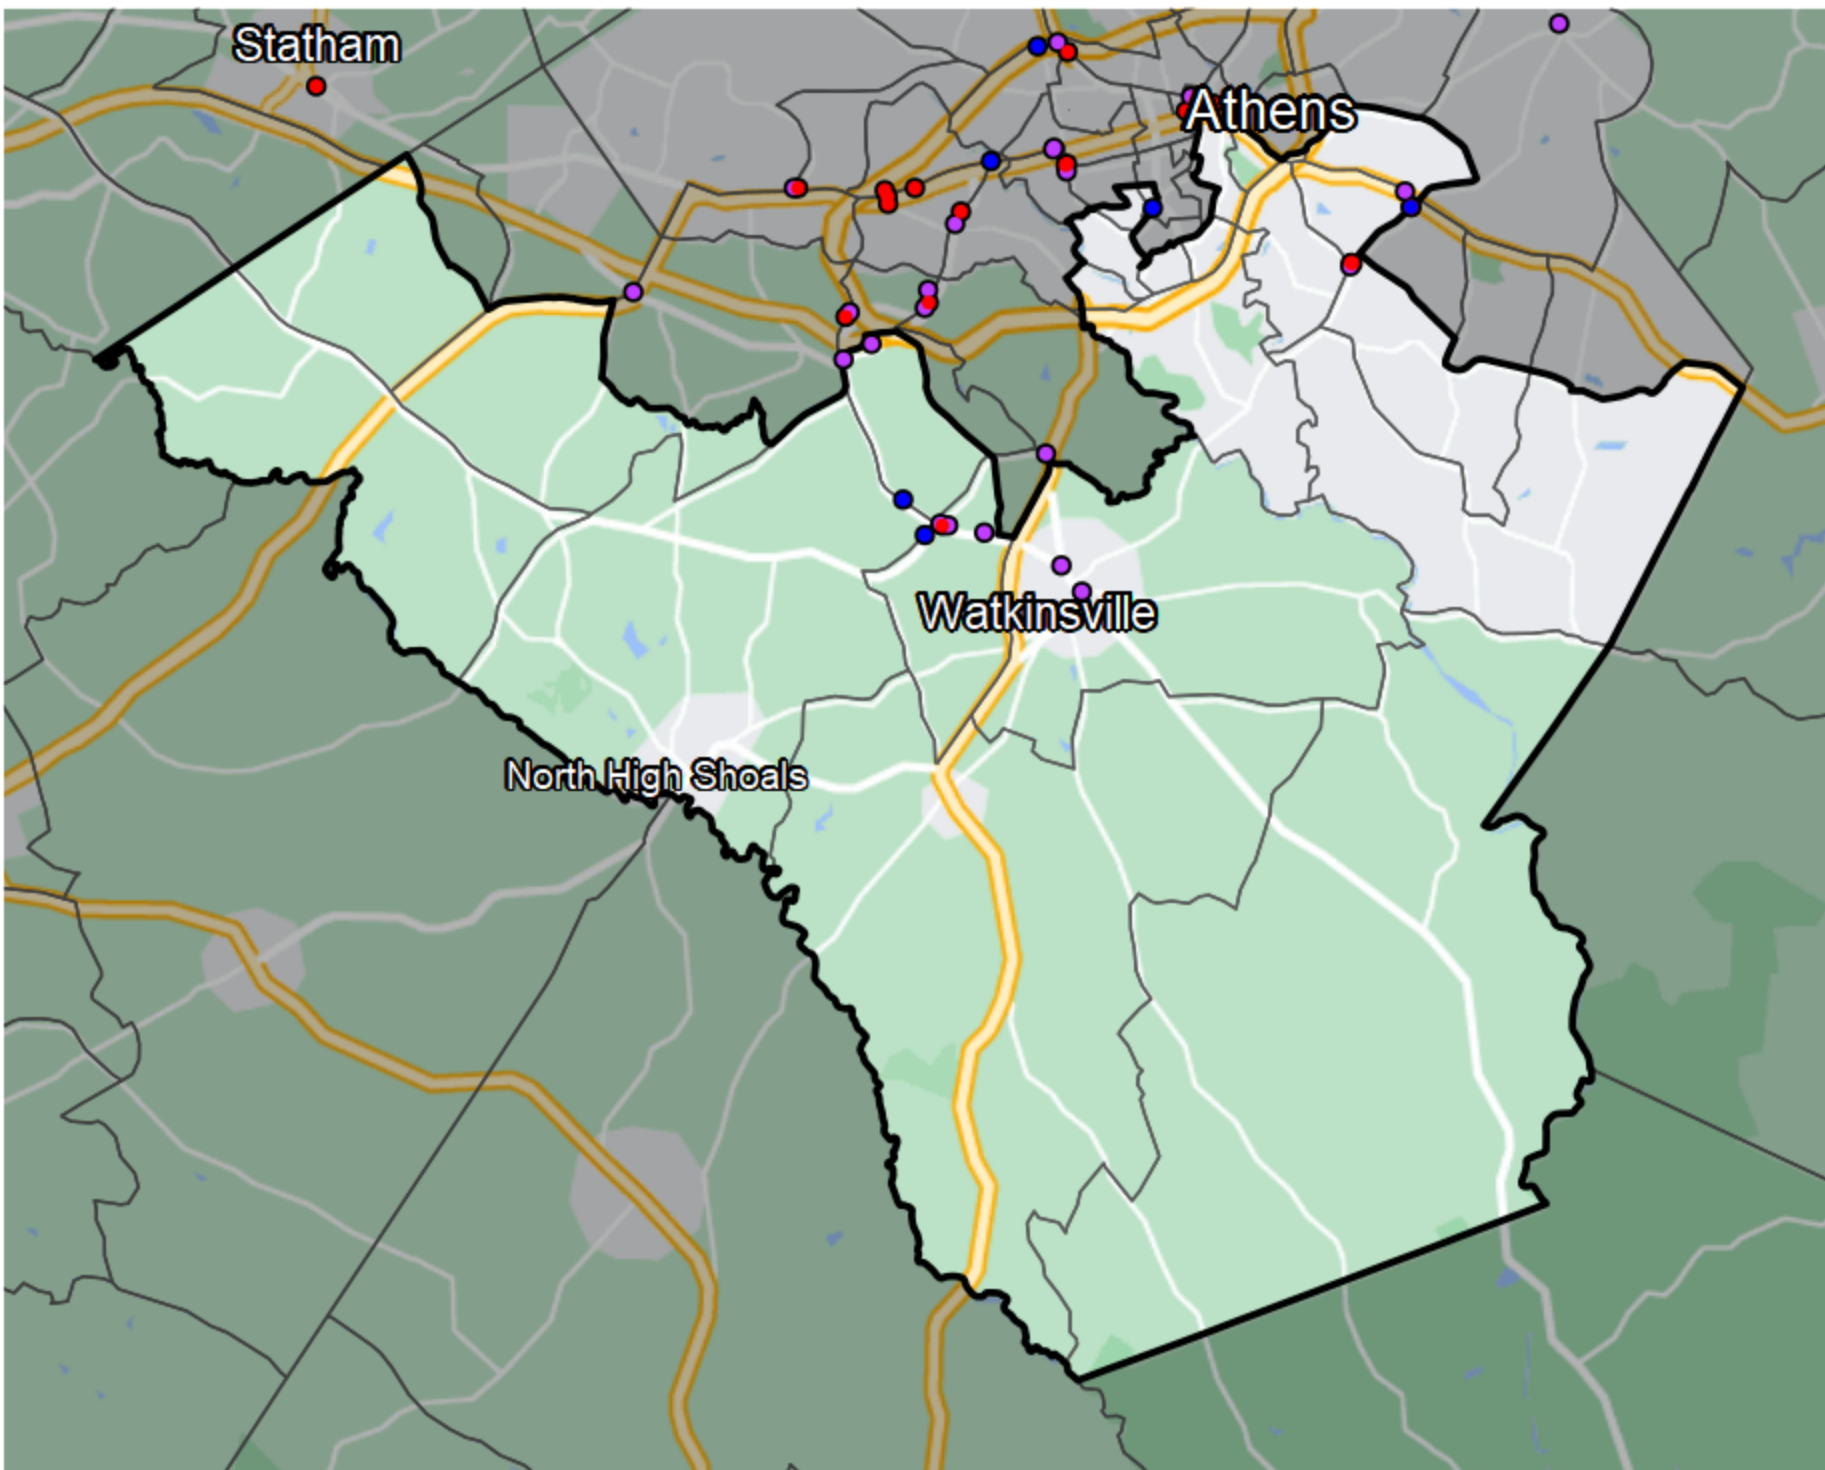

Georgia - State House District 119

Banking Desert

■ No Branches within 10 Miles of Population Center

Financial Institutions

- Bank: 9
- Bank, Out-of-State: 4
- Credit Union: 4
- Credit Union, Out-of-State: 0