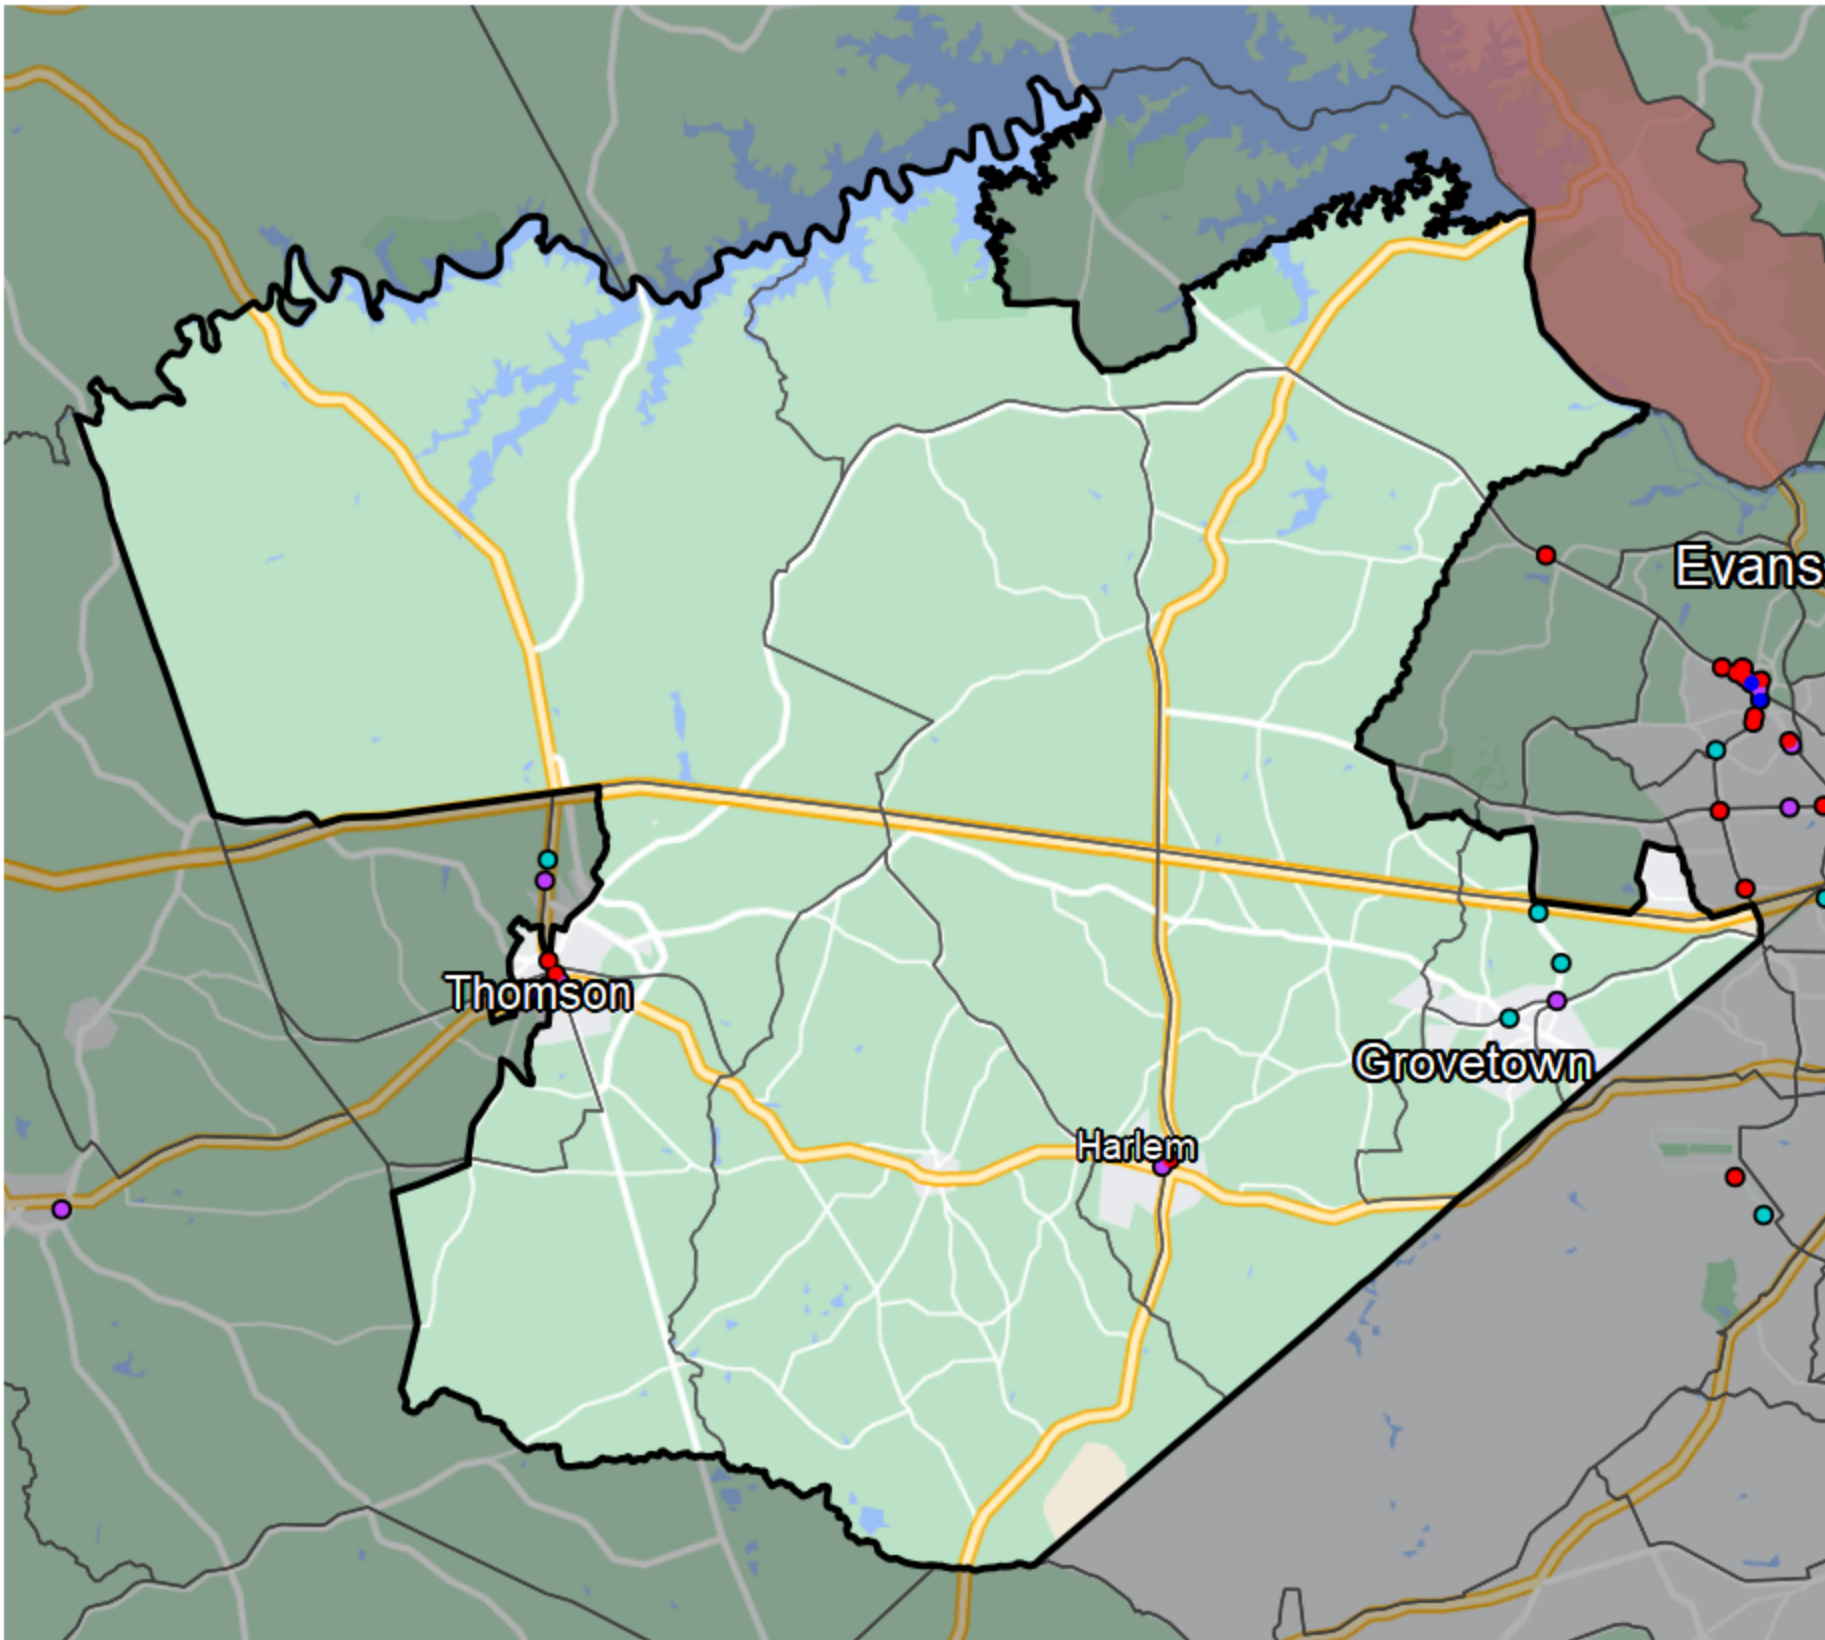

Georgia - State House District 121

- Banking Desert**
- No Branches within 10 Miles of Population Center
- Financial Institutions**
- Bank: 4
 - Bank, Out-of-State: 4
 - Credit Union: 0
 - Credit Union, Out-of-State: 3