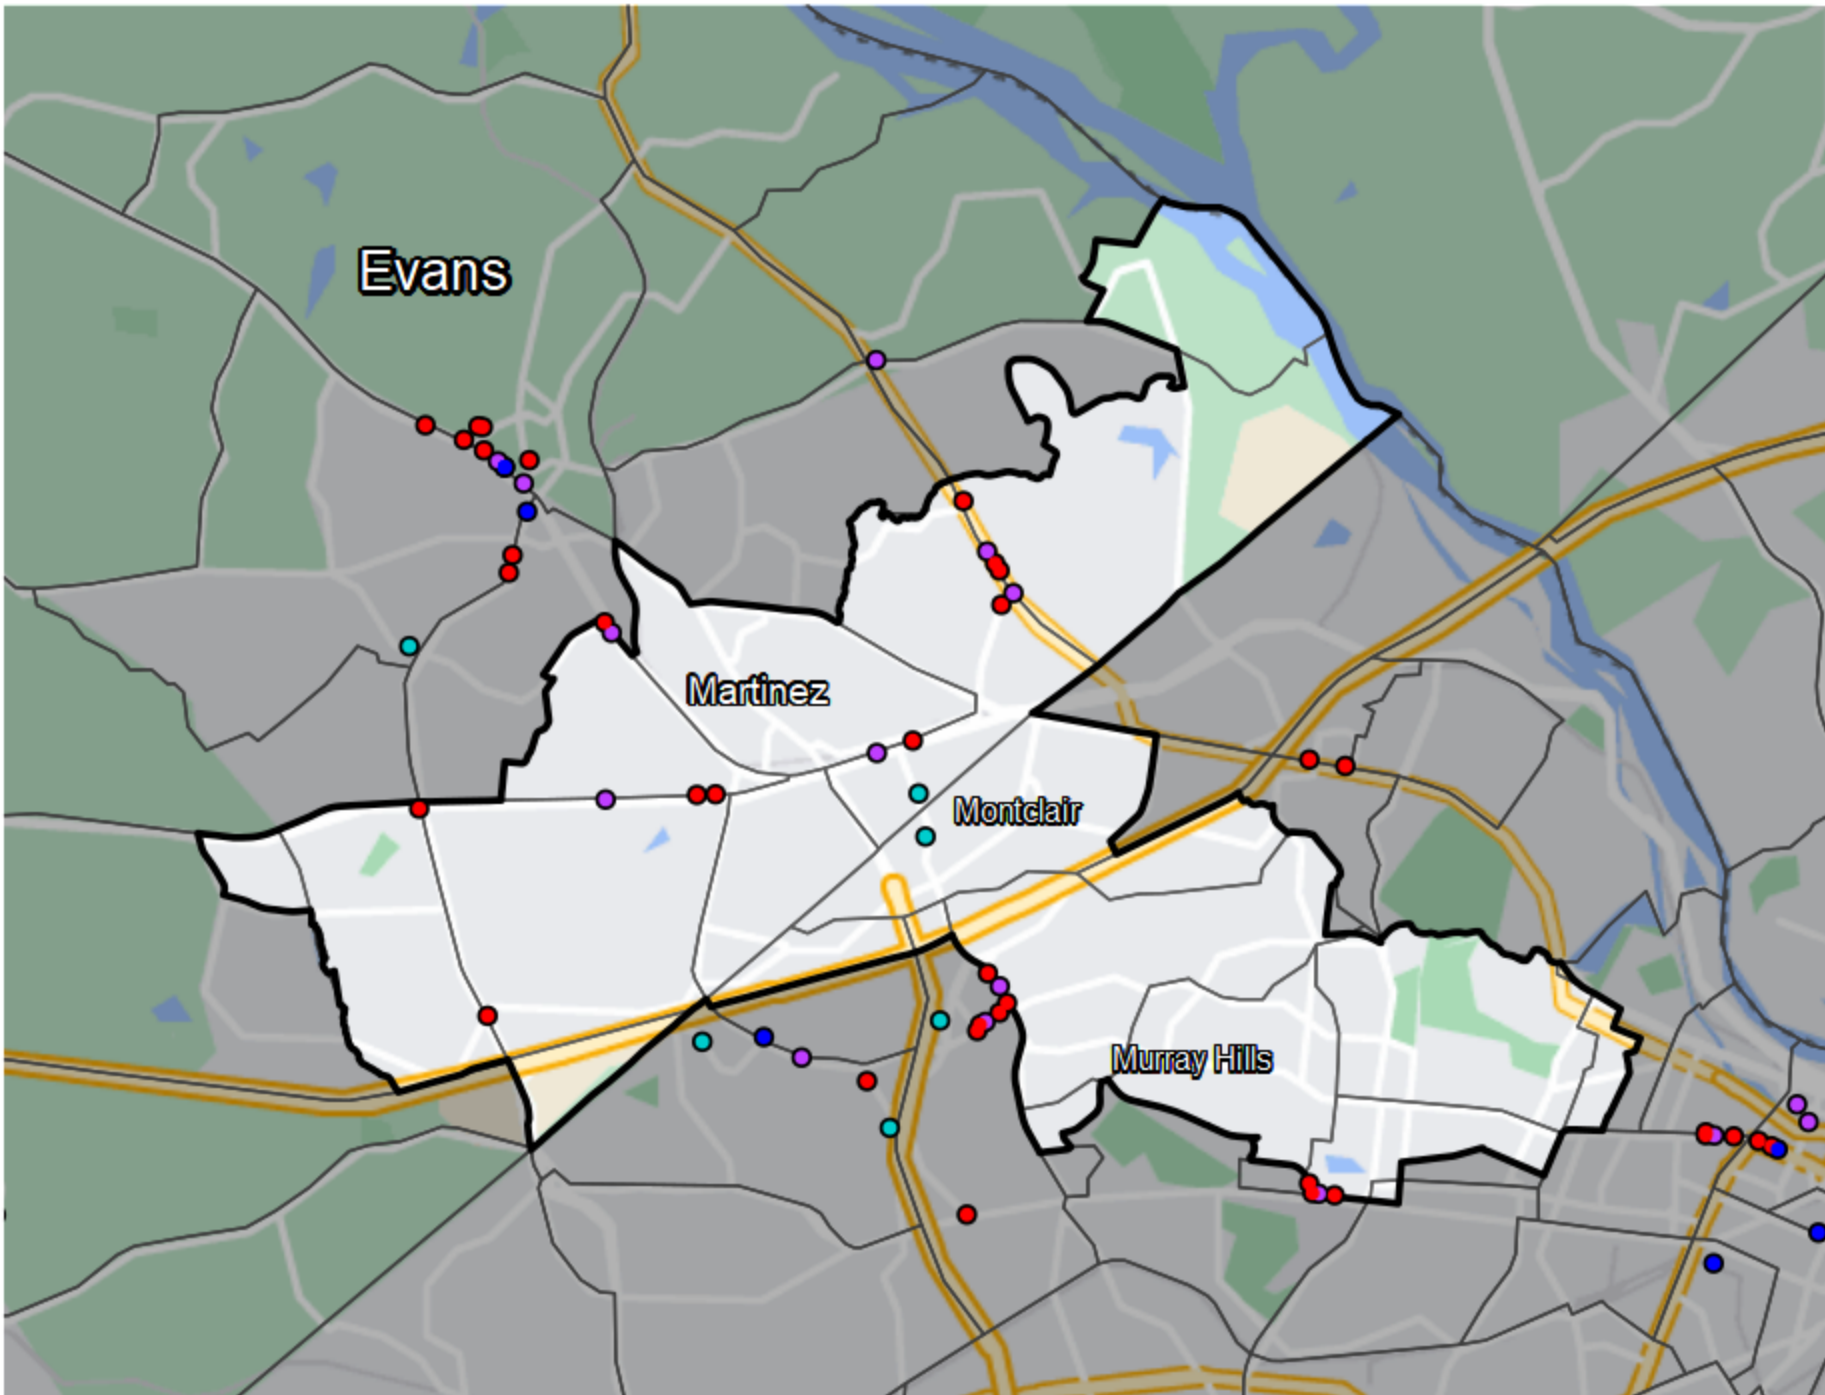

Georgia - State House District 123

Banking Desert

No Branches within 10 Miles of Population Center

Financial Institutions

- Bank: 7
- Bank, Out-of-State: 13
- Credit Union: 0
- Credit Union, Out-of-State: 2