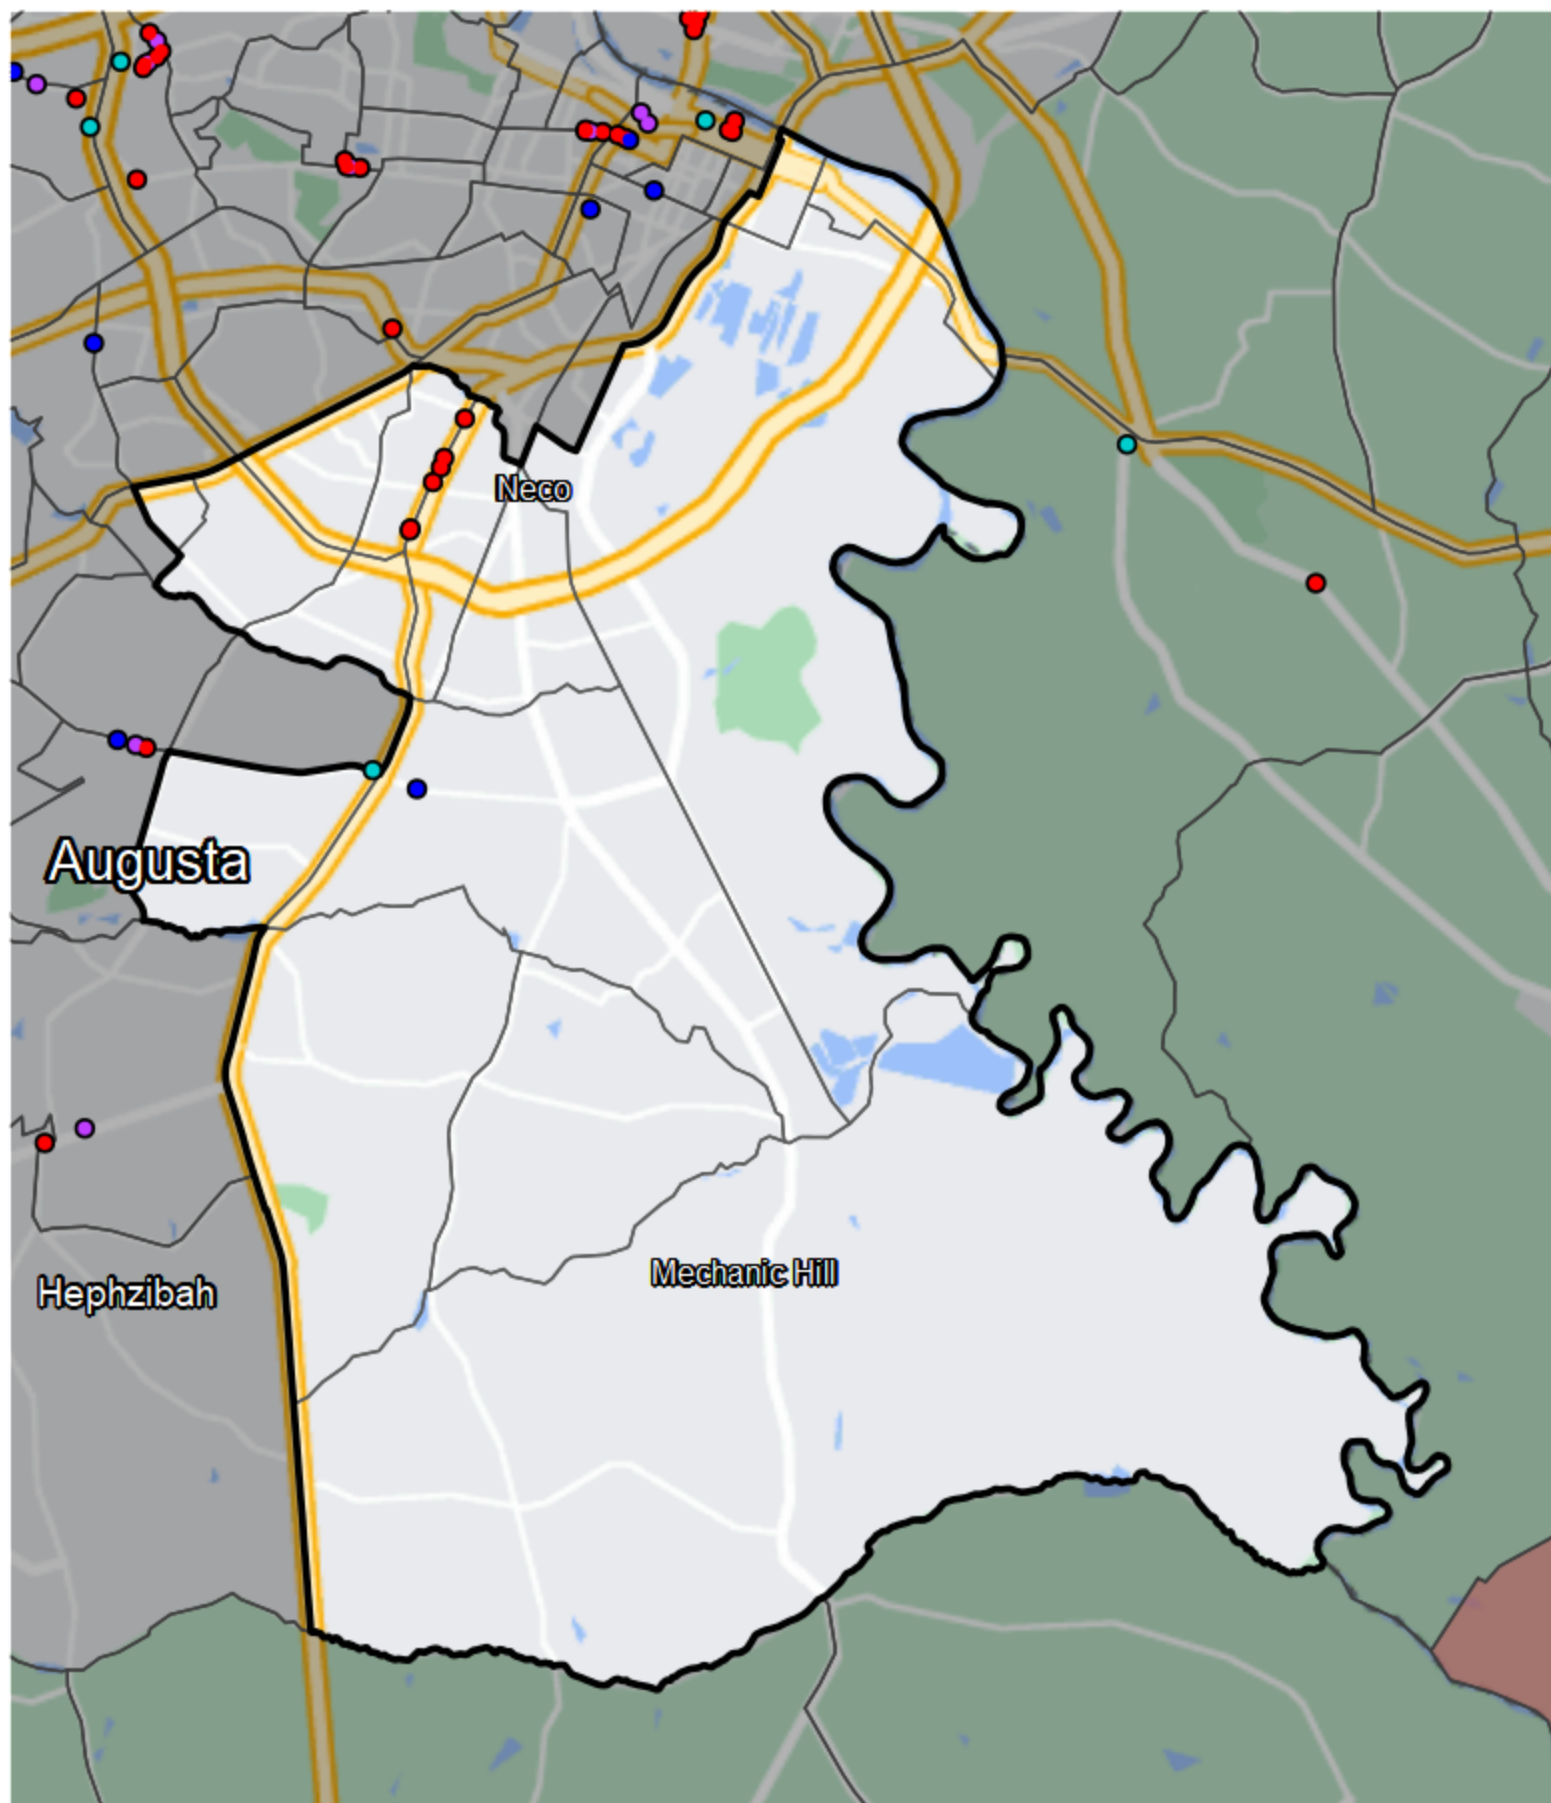

Georgia - State House District 125

Banking Desert

No Branches within 10 Miles of Population Center

Financial Institutions

- Bank: 0
- Bank, Out-of-State: 6
- Credit Union: 1
- Credit Union, Out-of-State: 0