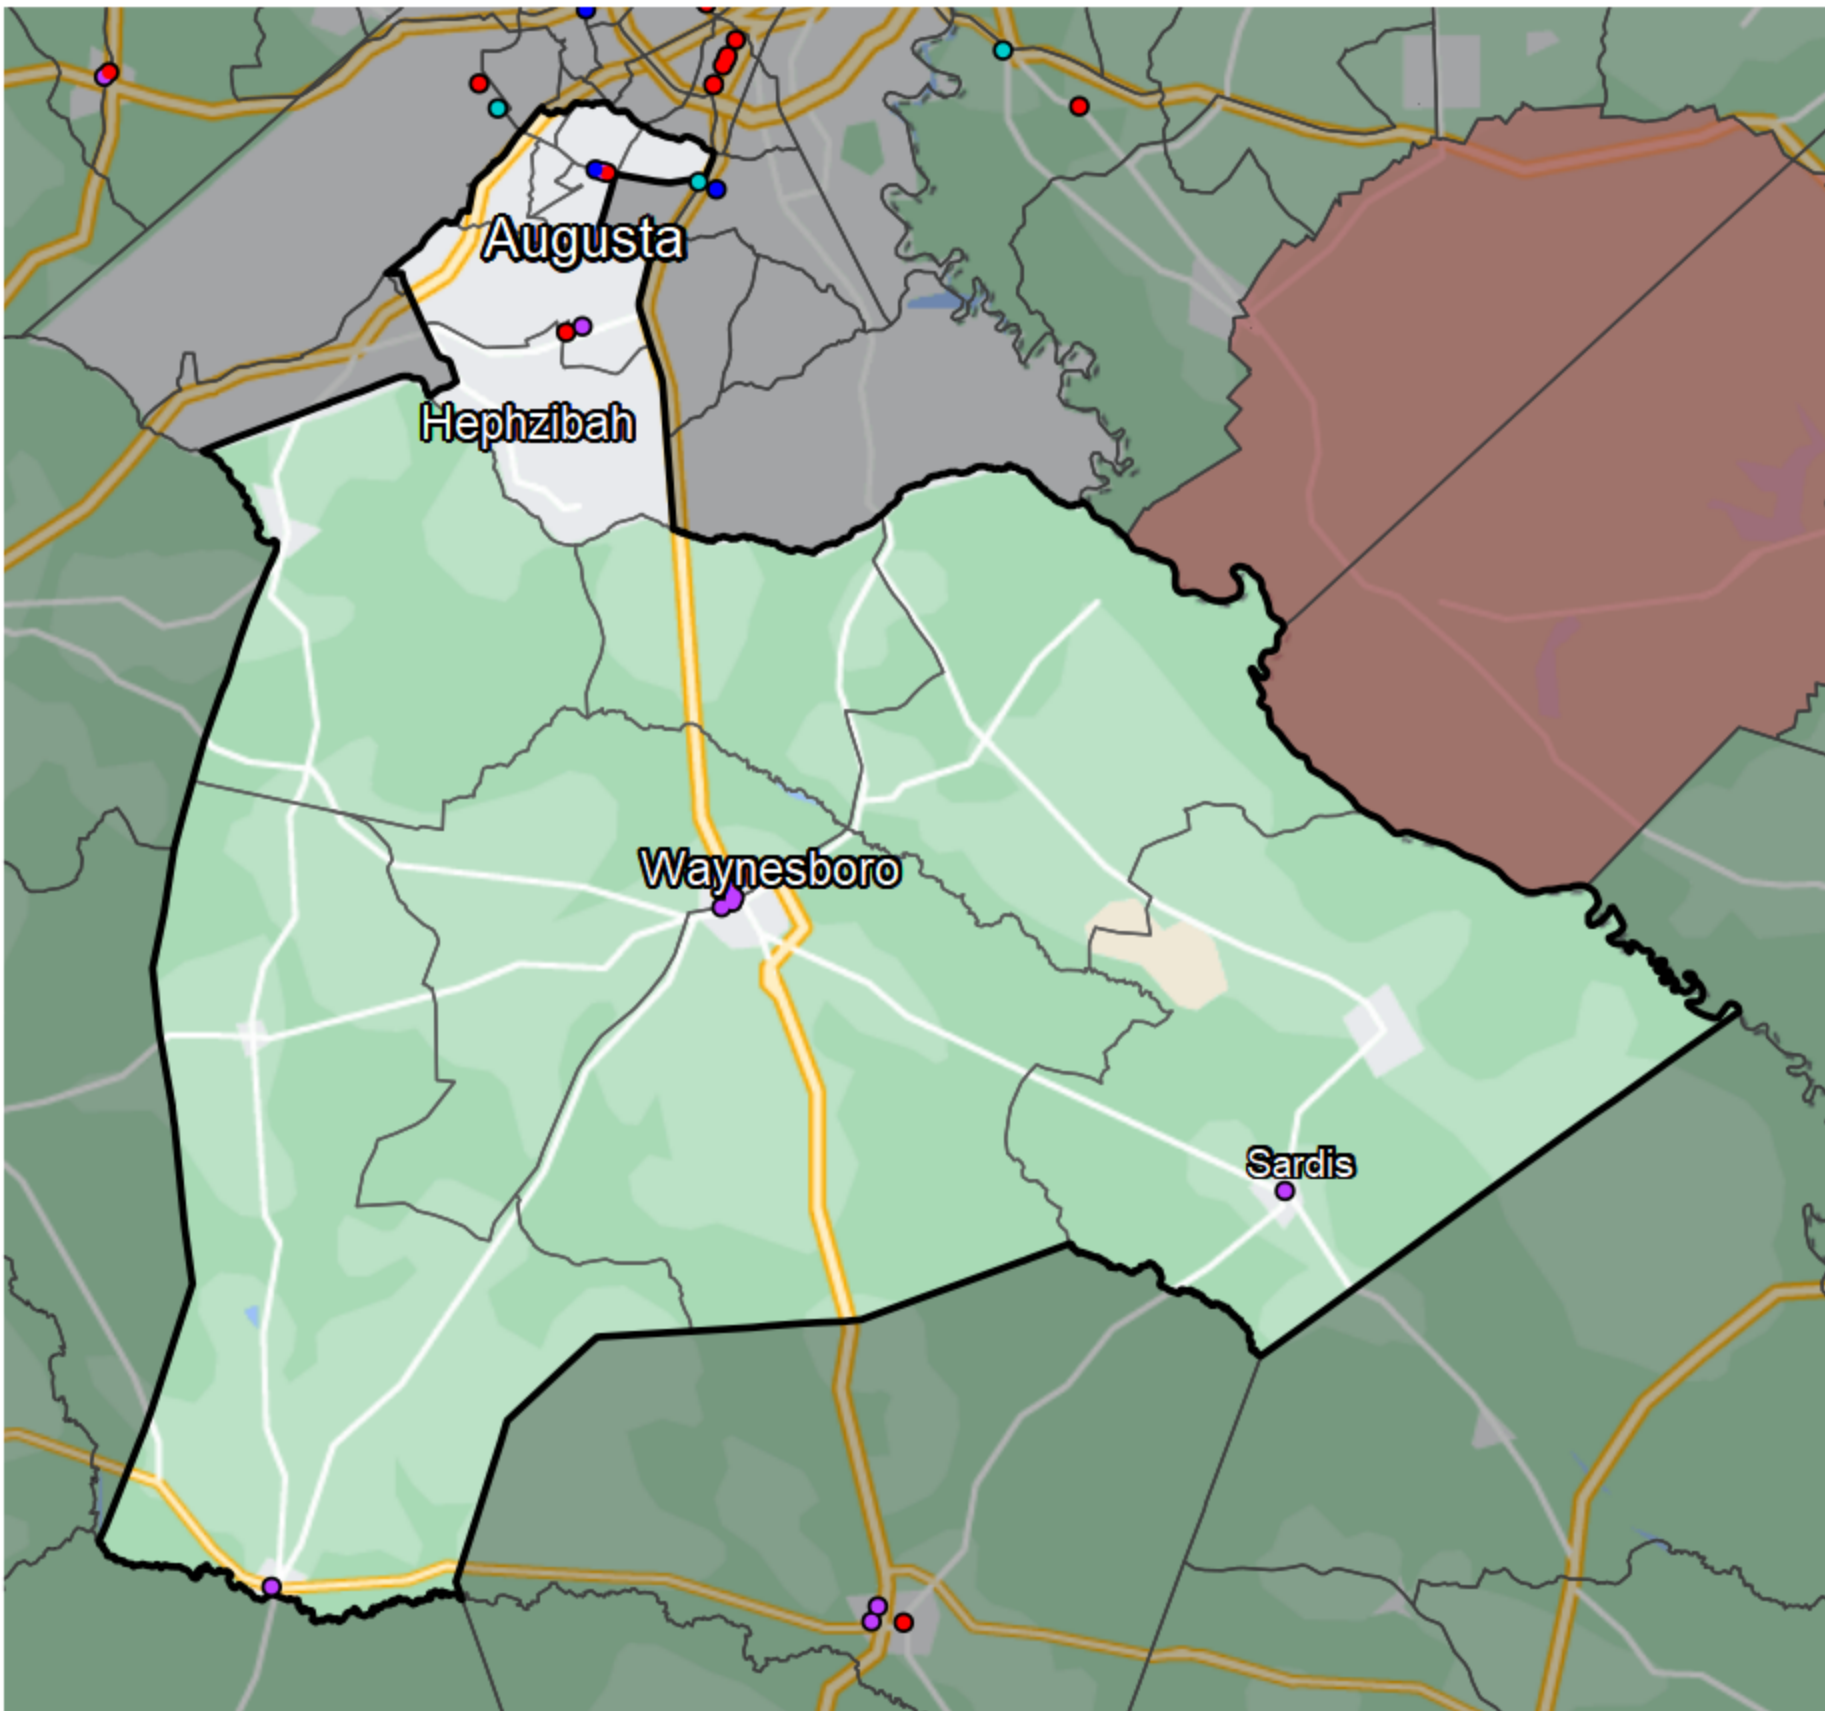

# Georgia - State House District 126

## Banking Desert

No Branches within 10 Miles of Population Center