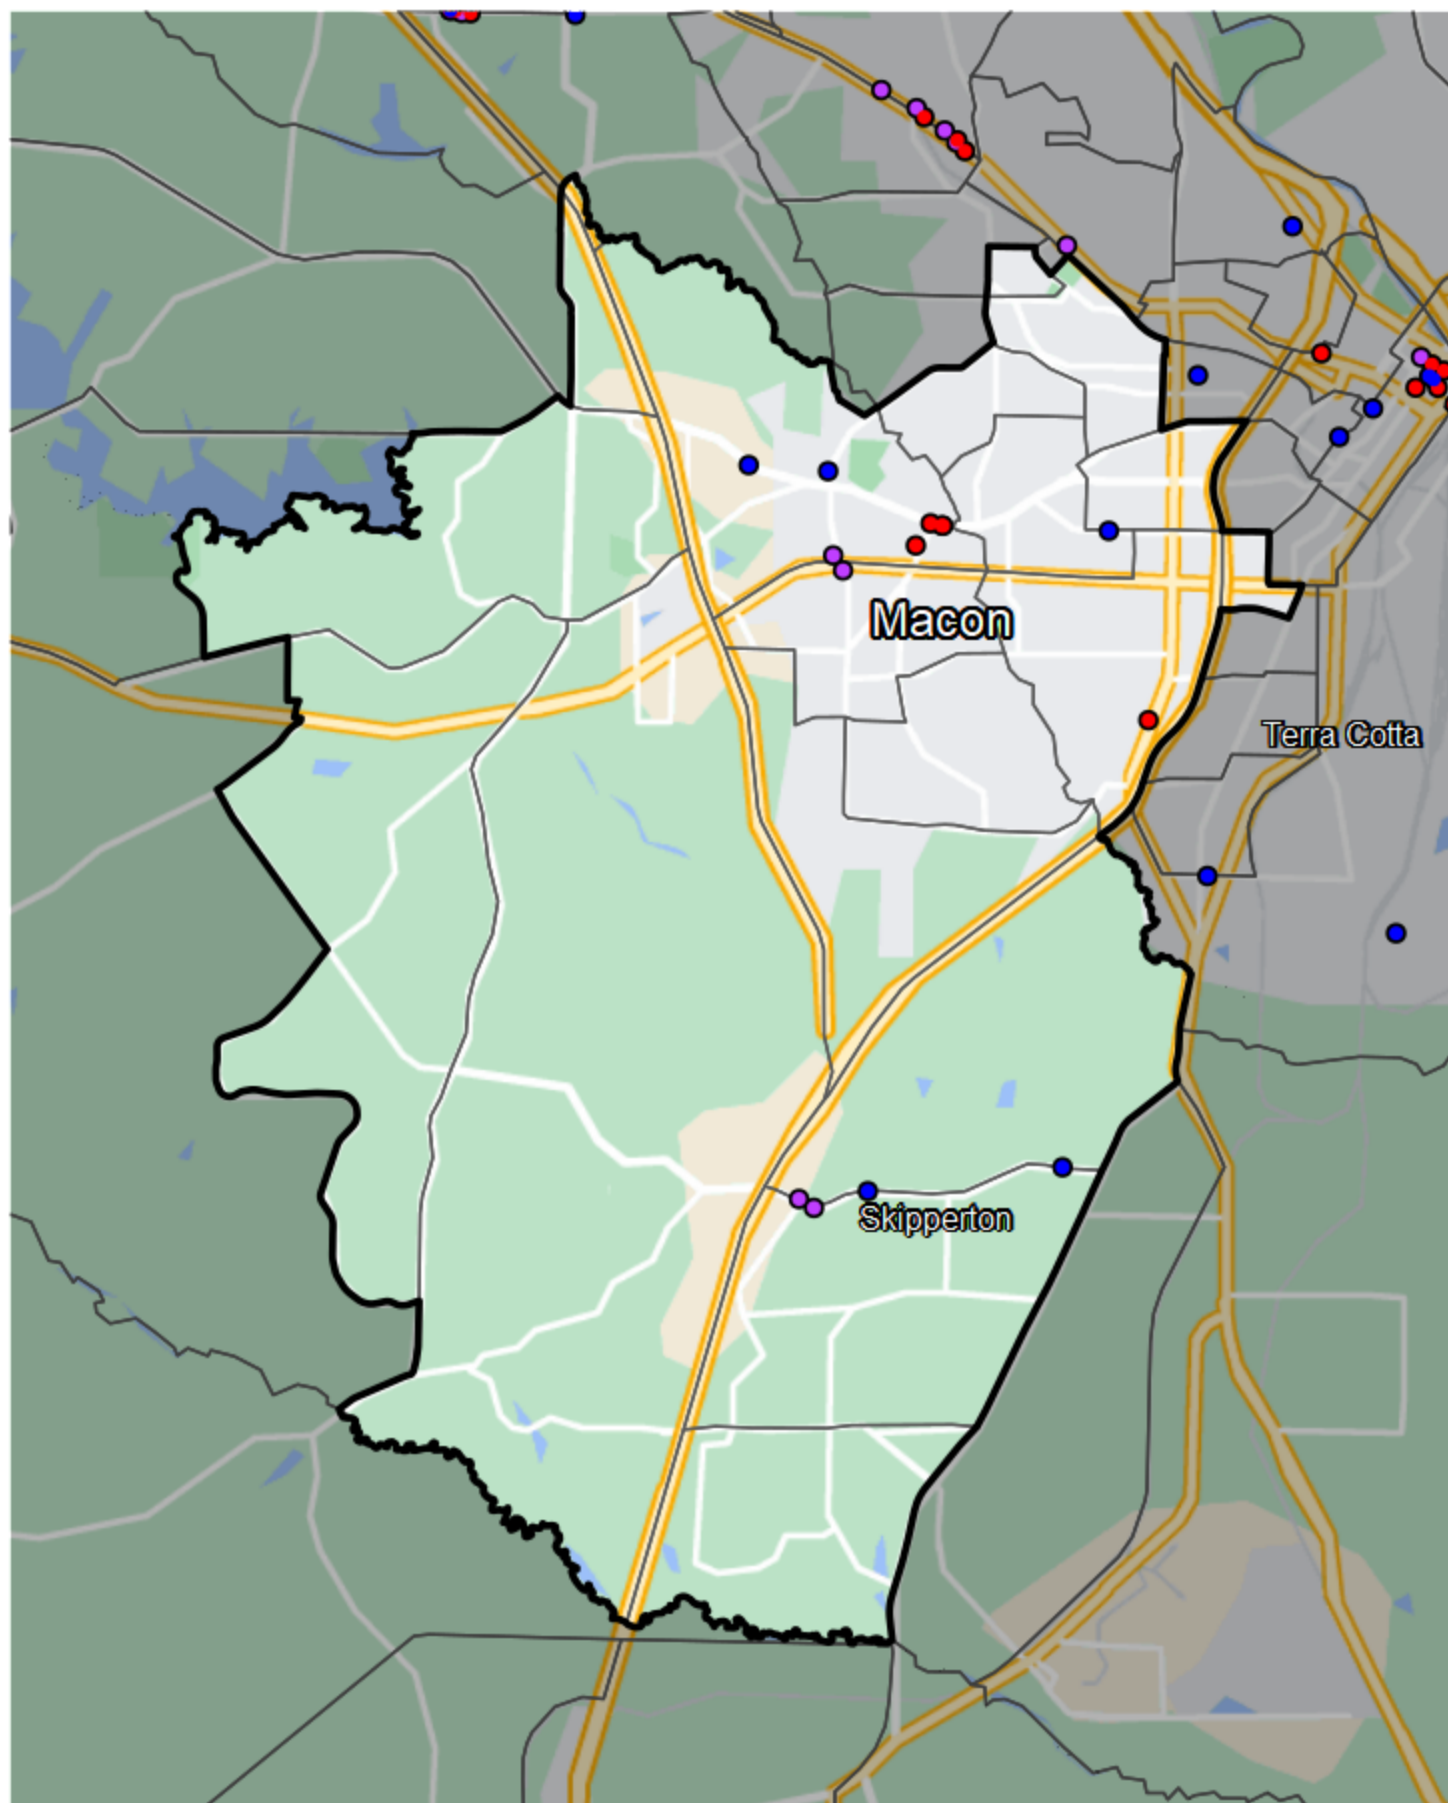

Georgia - State House District 142

Banking Desert

No Branches within 10 Miles of Population Center

Financial Institutions

- Bank: 4
- Bank, Out-of-State: 5
- Credit Union: 5
- Credit Union, Out-of-State: 0