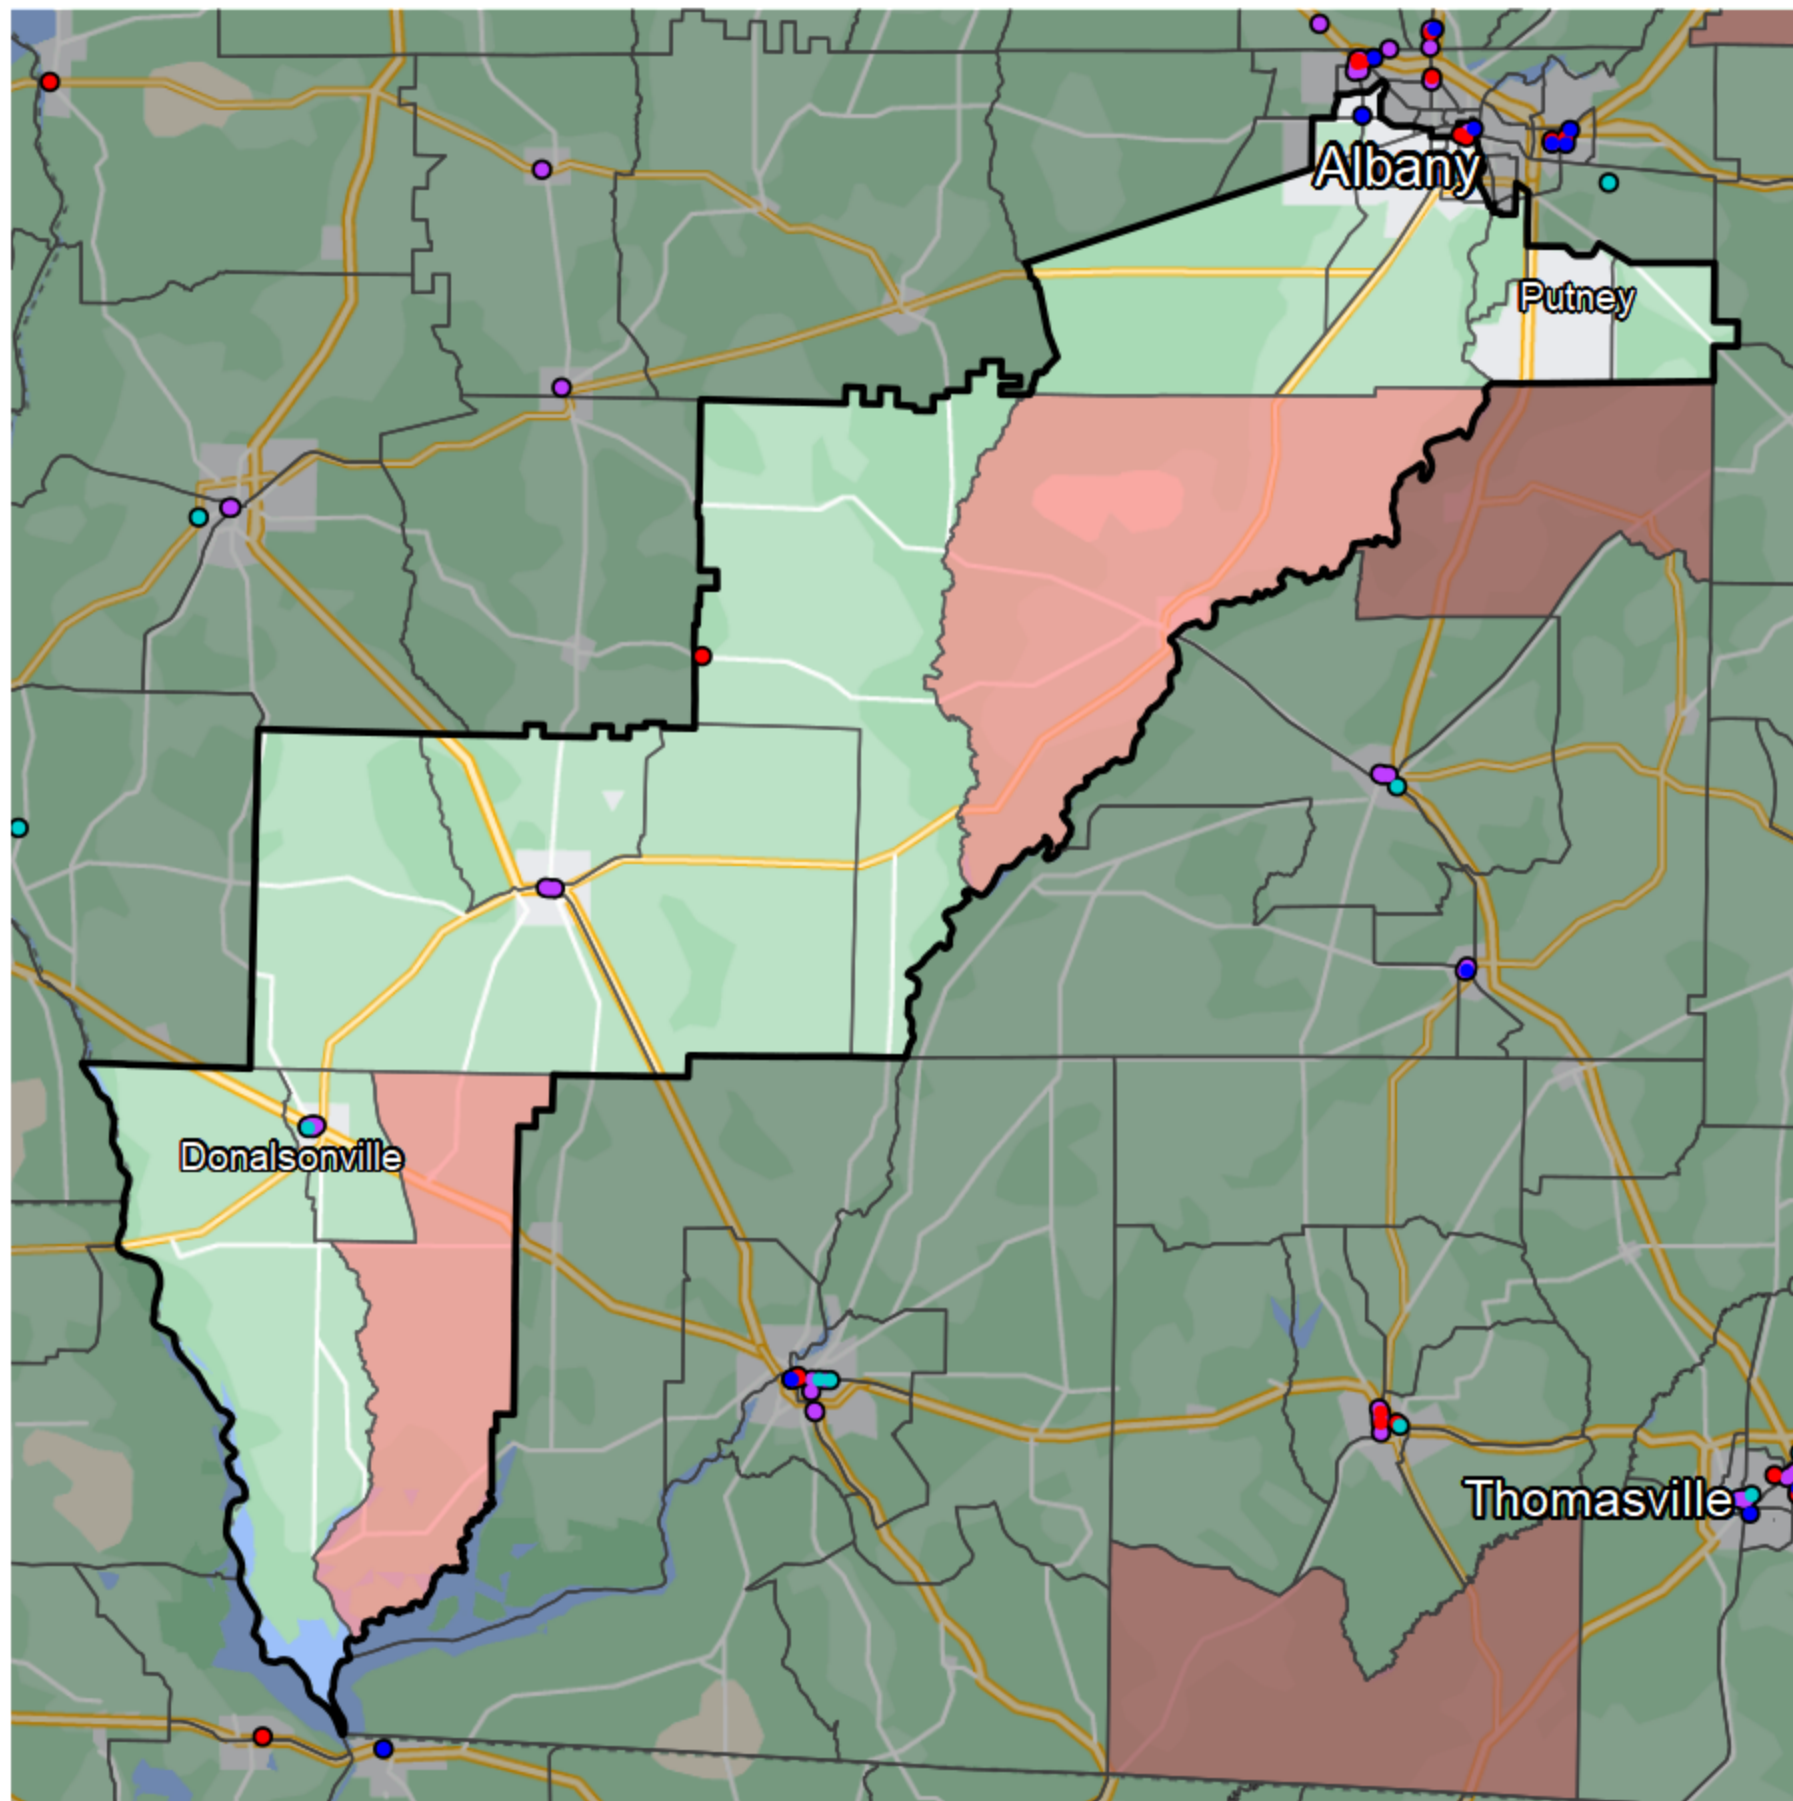

Georgia - State House District 154

Banking Desert

No Branches within 10 Miles of Population Center

Financial Institutions

- Bank: 9
- Bank, Out-of-State: 3
- Credit Union: 2
- Credit Union, Out-of-State: 1