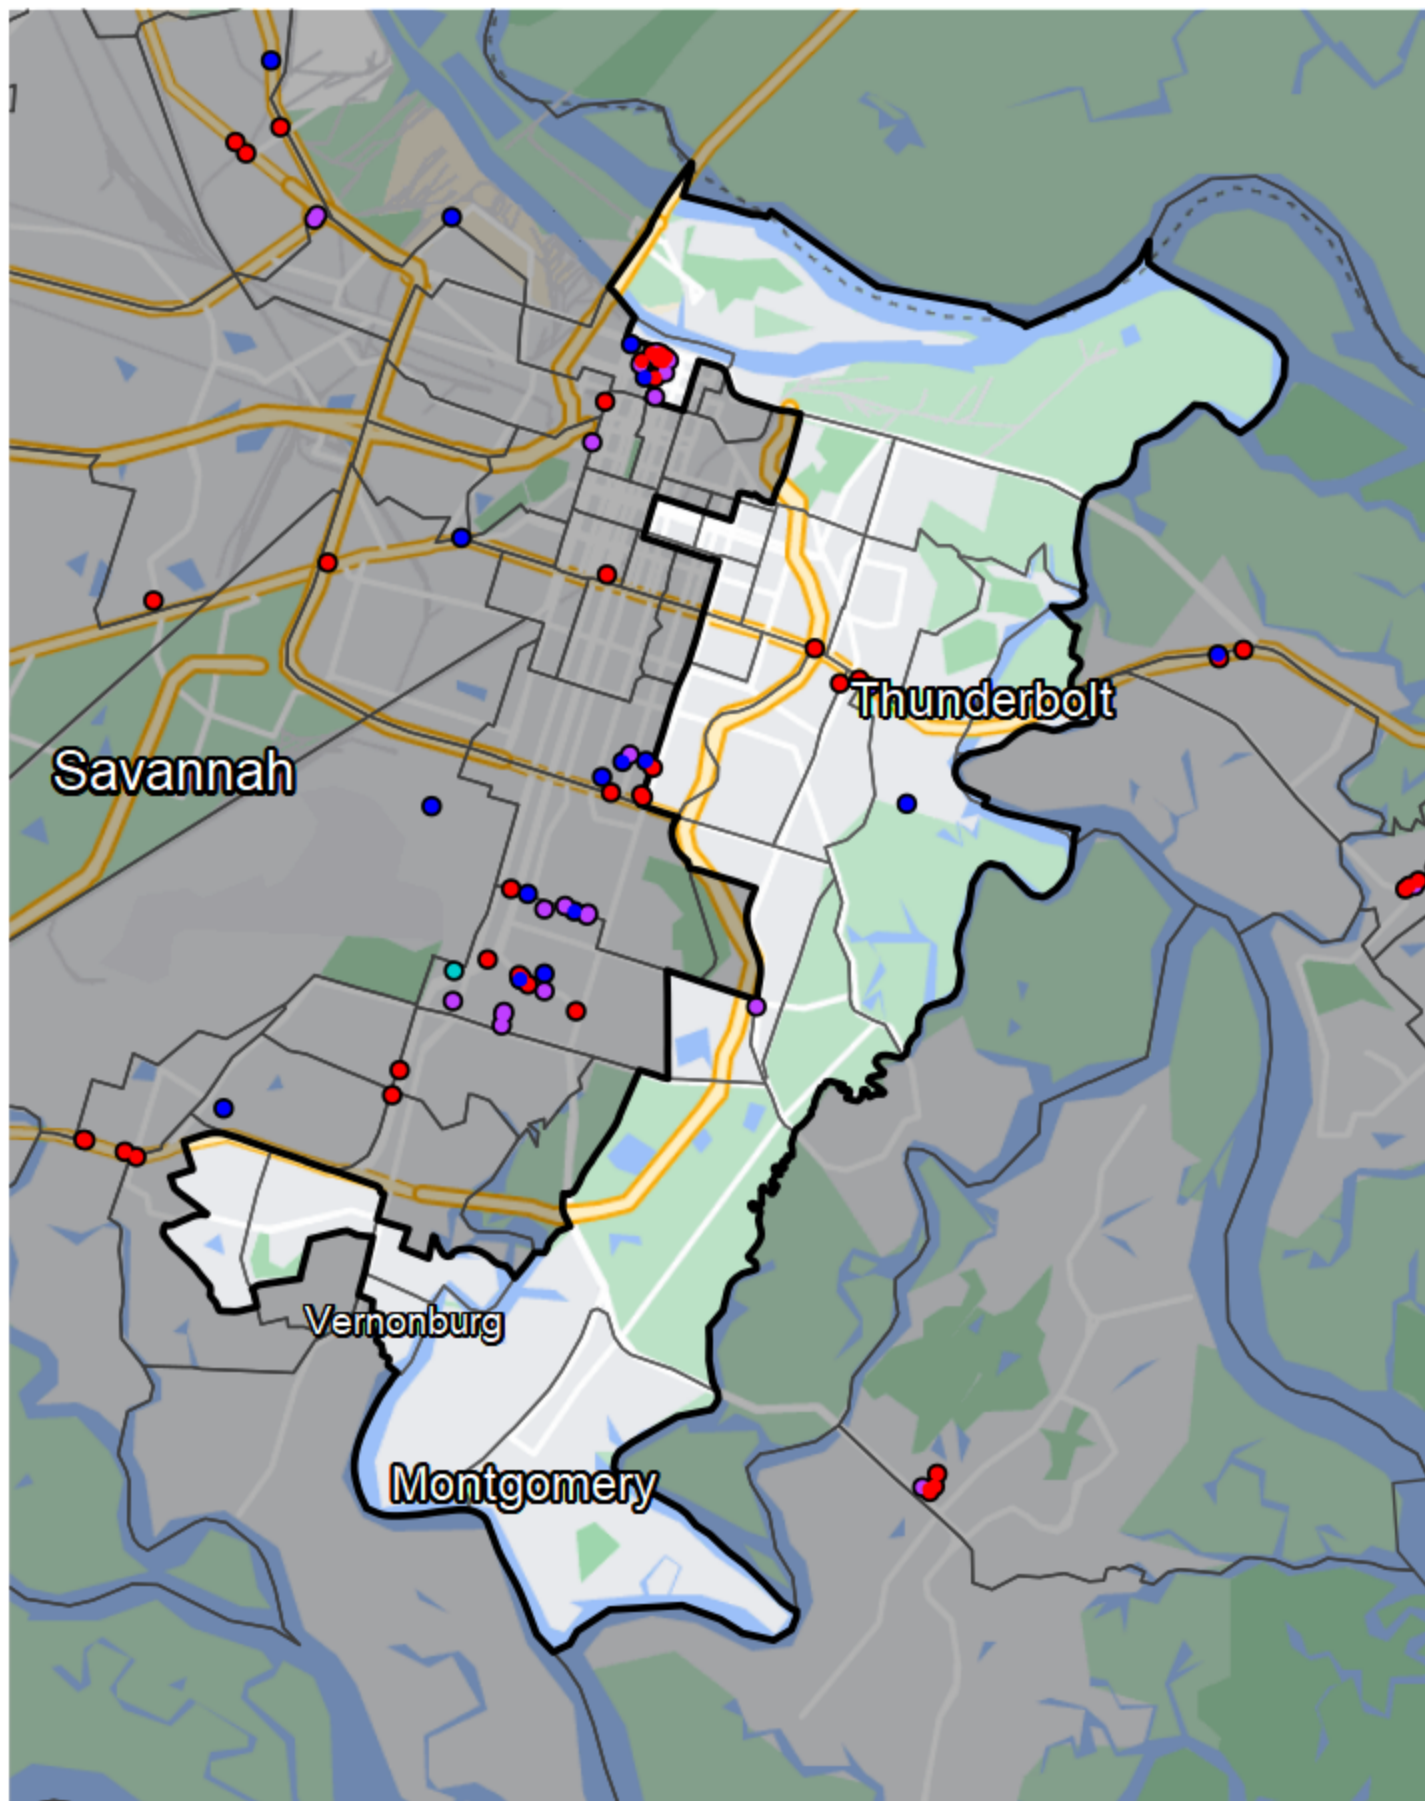

Georgia - State House District 165

Banking Desert

■ No Branches within 10 Miles of Population Center

Financial Institutions

- Bank: 5
- Bank, Out-of-State: 8
- Credit Union: 1
- Credit Union, Out-of-State: 0