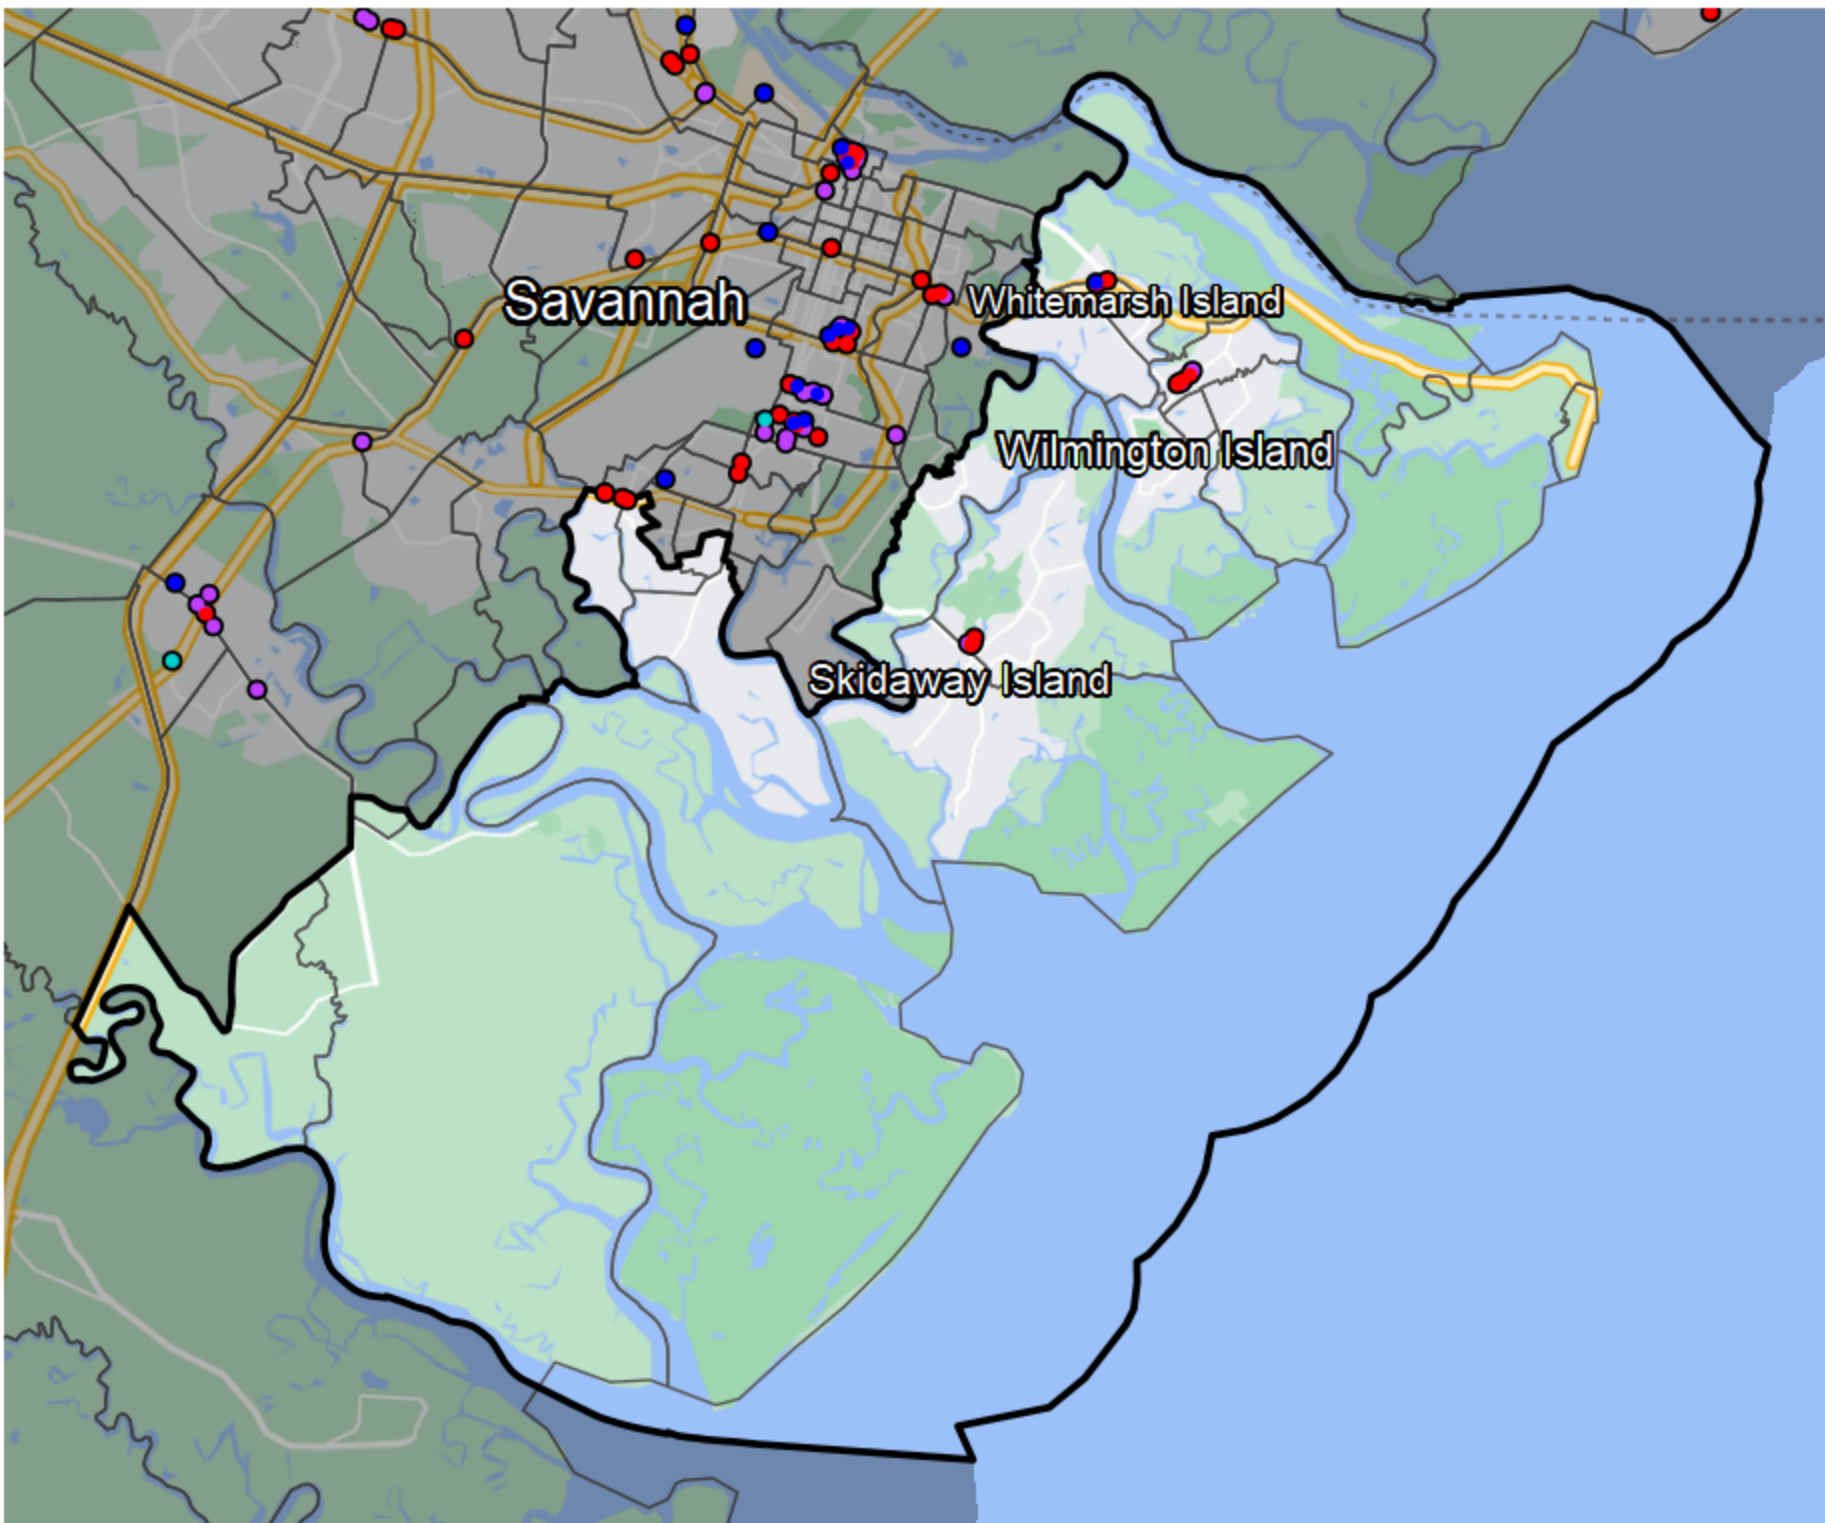

Georgia - State House District 166

Banking Desert

No Branches within 10 Miles of Population Center

Financial Institutions

- Bank: 3
- Bank, Out-of-State: 11
- Credit Union: 1
- Credit Union, Out-of-State: 0