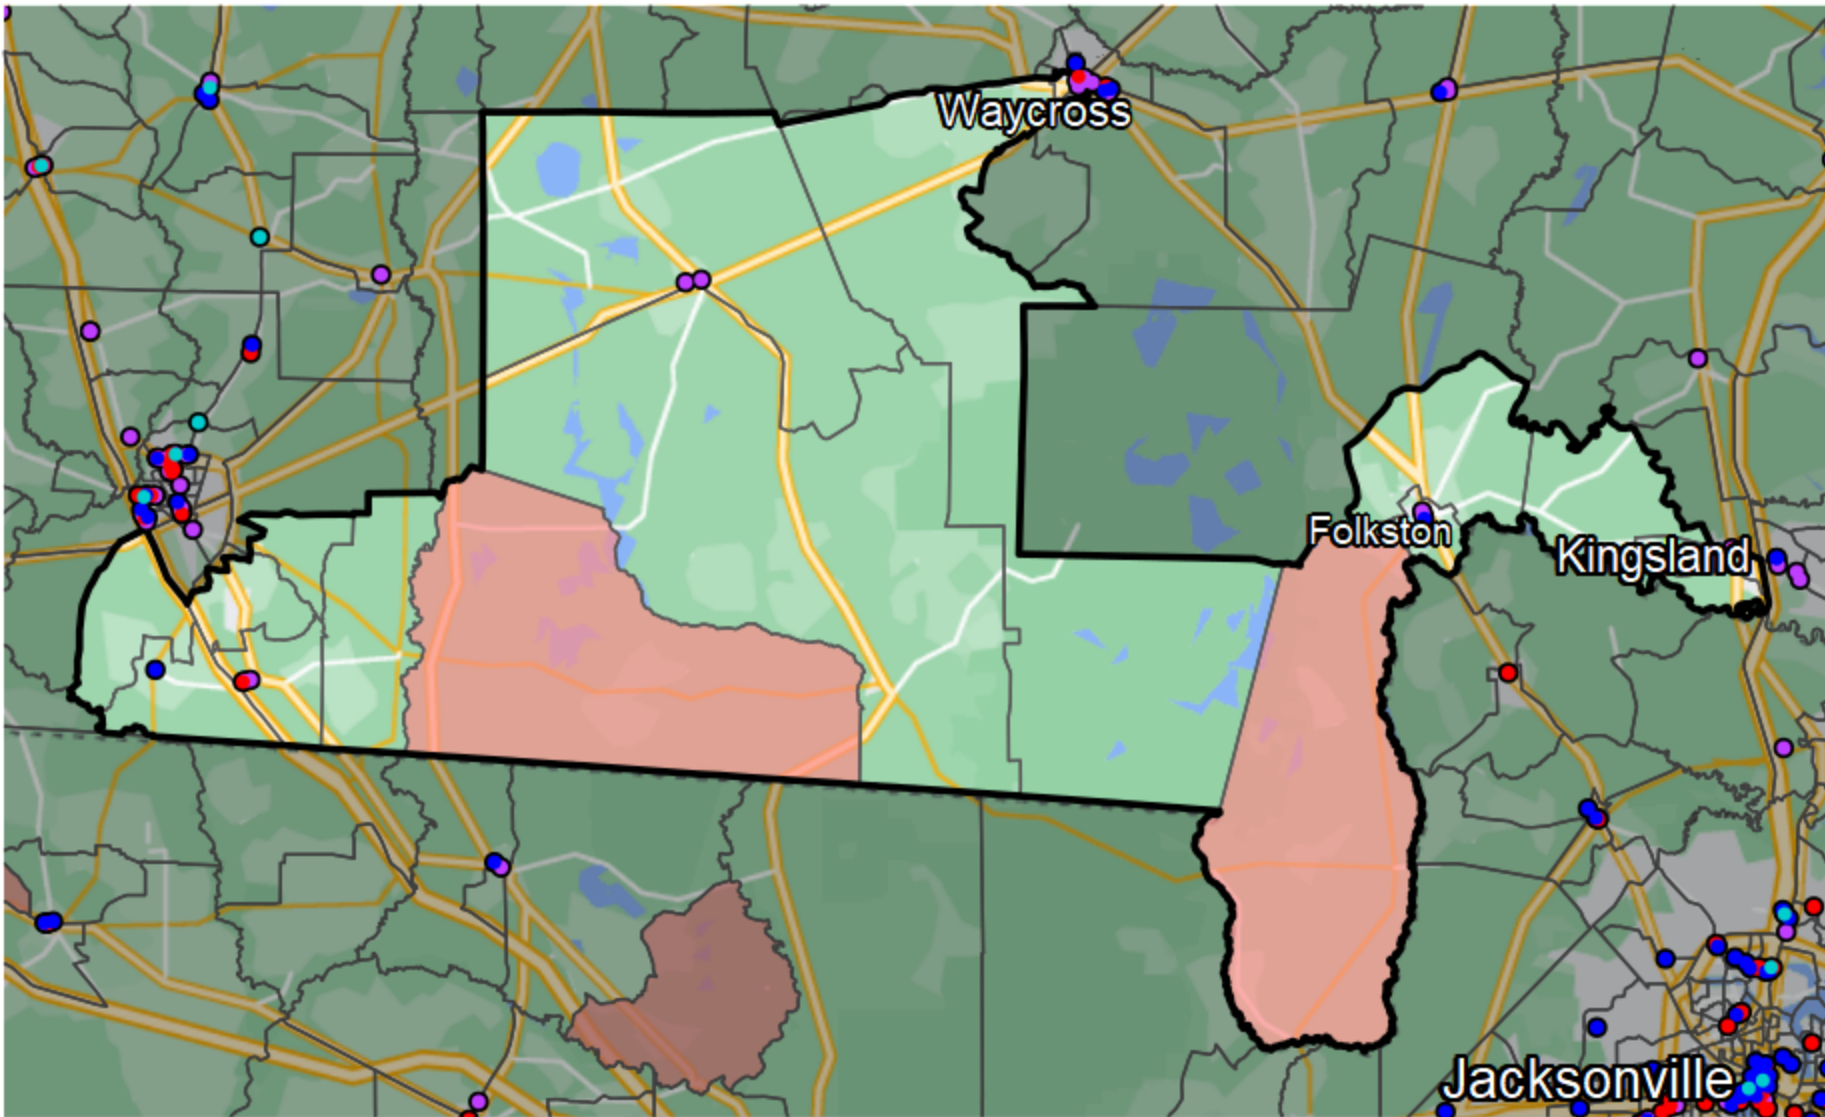

Georgia - State House District 174

Banking Desert

No Branches within 10 Miles of Population Center

Financial Institutions

- Bank: 11
- Bank, Out-of-State: 1
- Credit Union: 2
- Credit Union, Out-of-State: 0