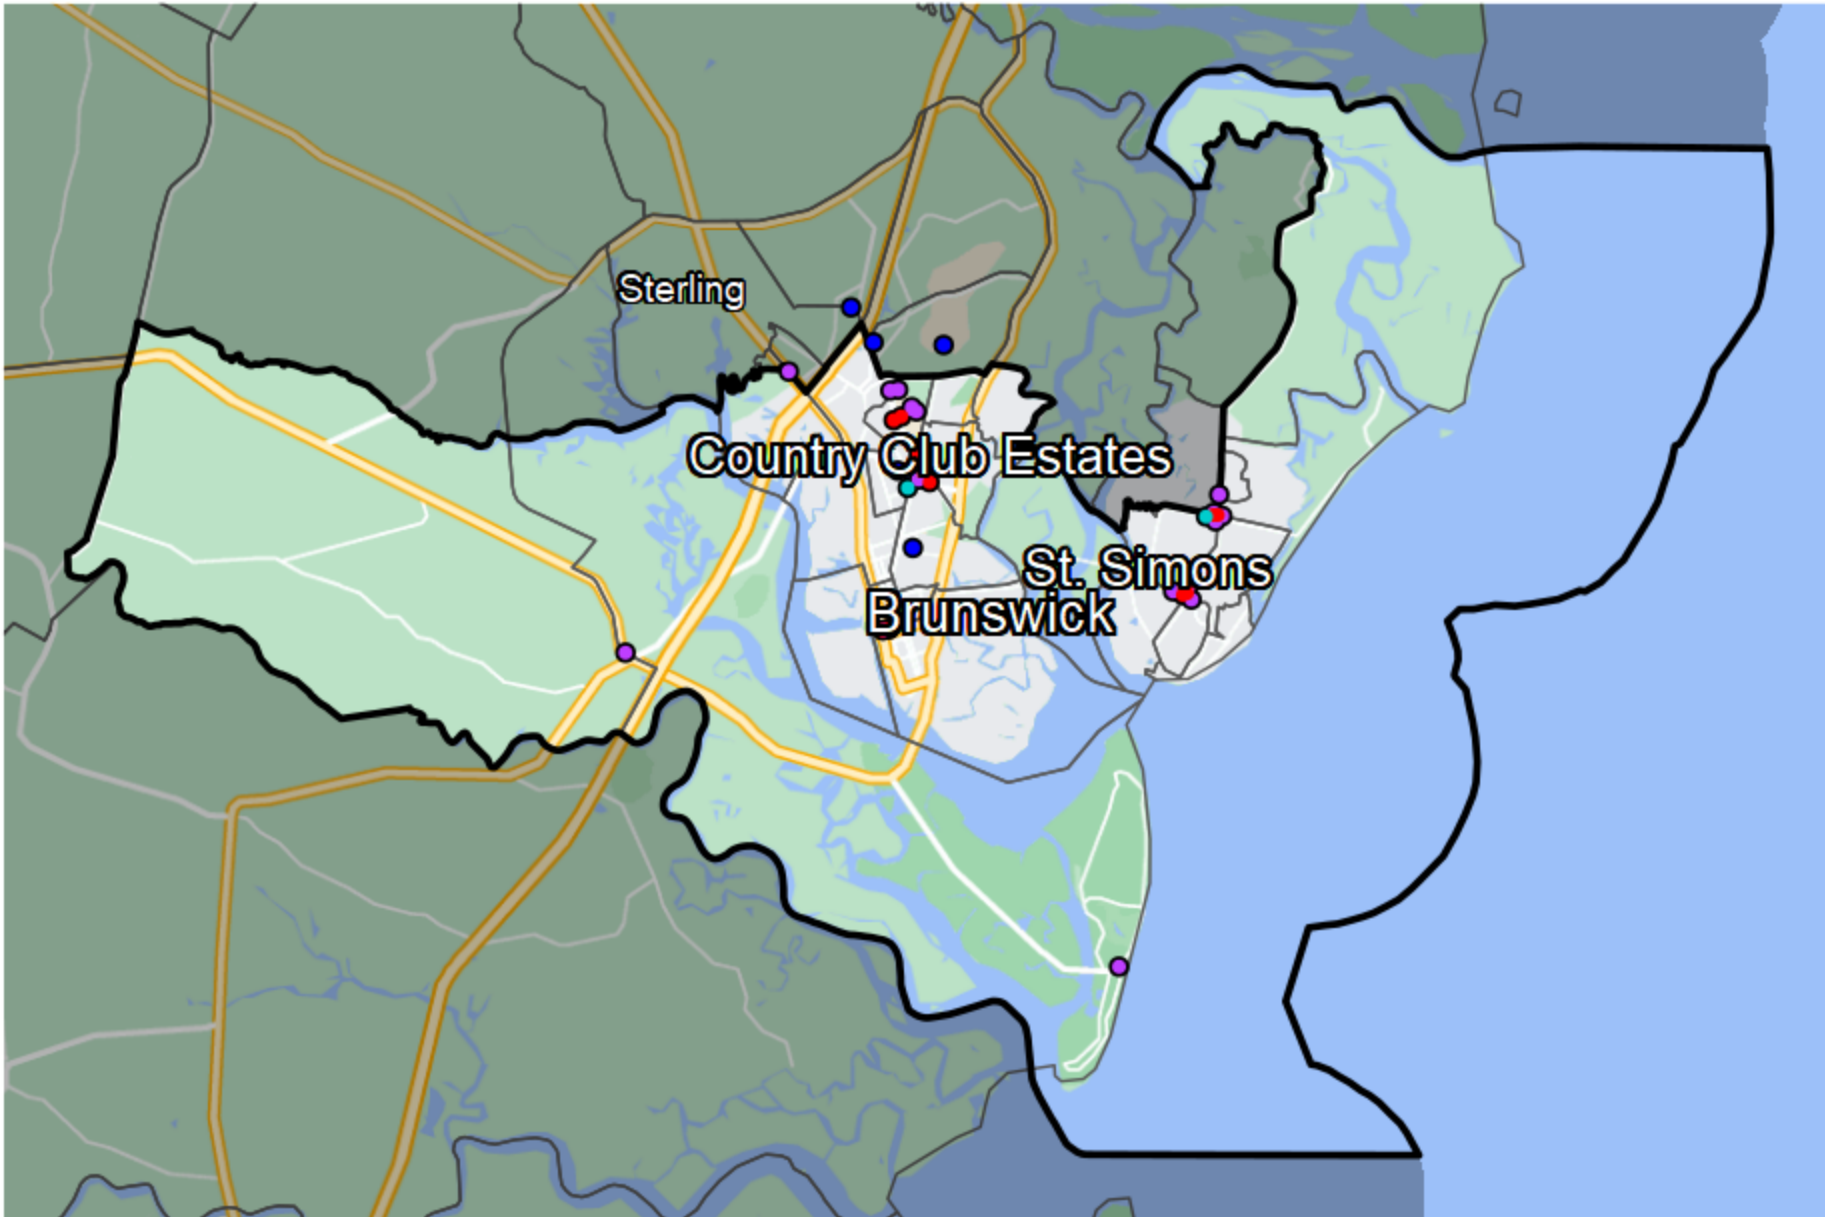

Georgia - State House District 179

Banking Desert

No Branches within 10 Miles of Population Center

Financial Institutions

- Bank: 17
- Bank, Out-of-State: 11
- Credit Union: 2
- Credit Union, Out-of-State: 2