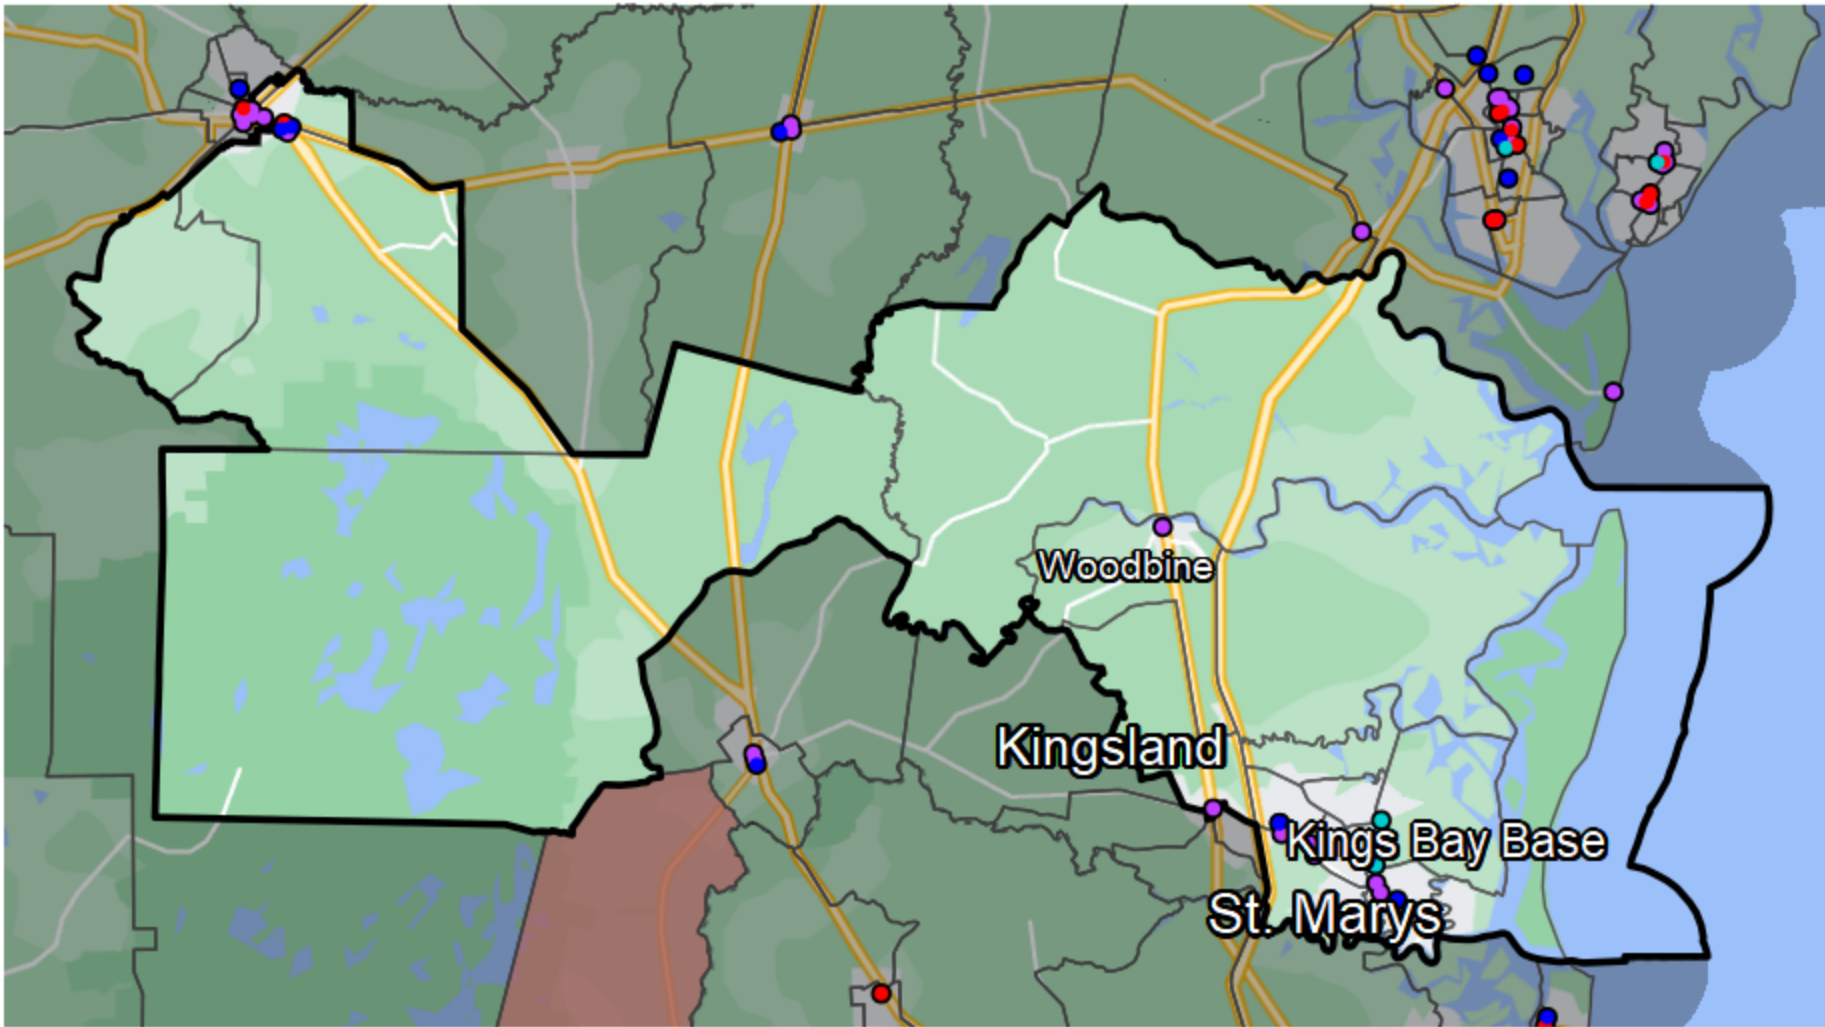

Georgia - State House District 180

Banking Desert

No Branches within 10 Miles of Population Center

Financial Institutions

- Bank: 9
- Bank, Out-of-State: 1
- Credit Union: 5
- Credit Union, Out-of-State: 2