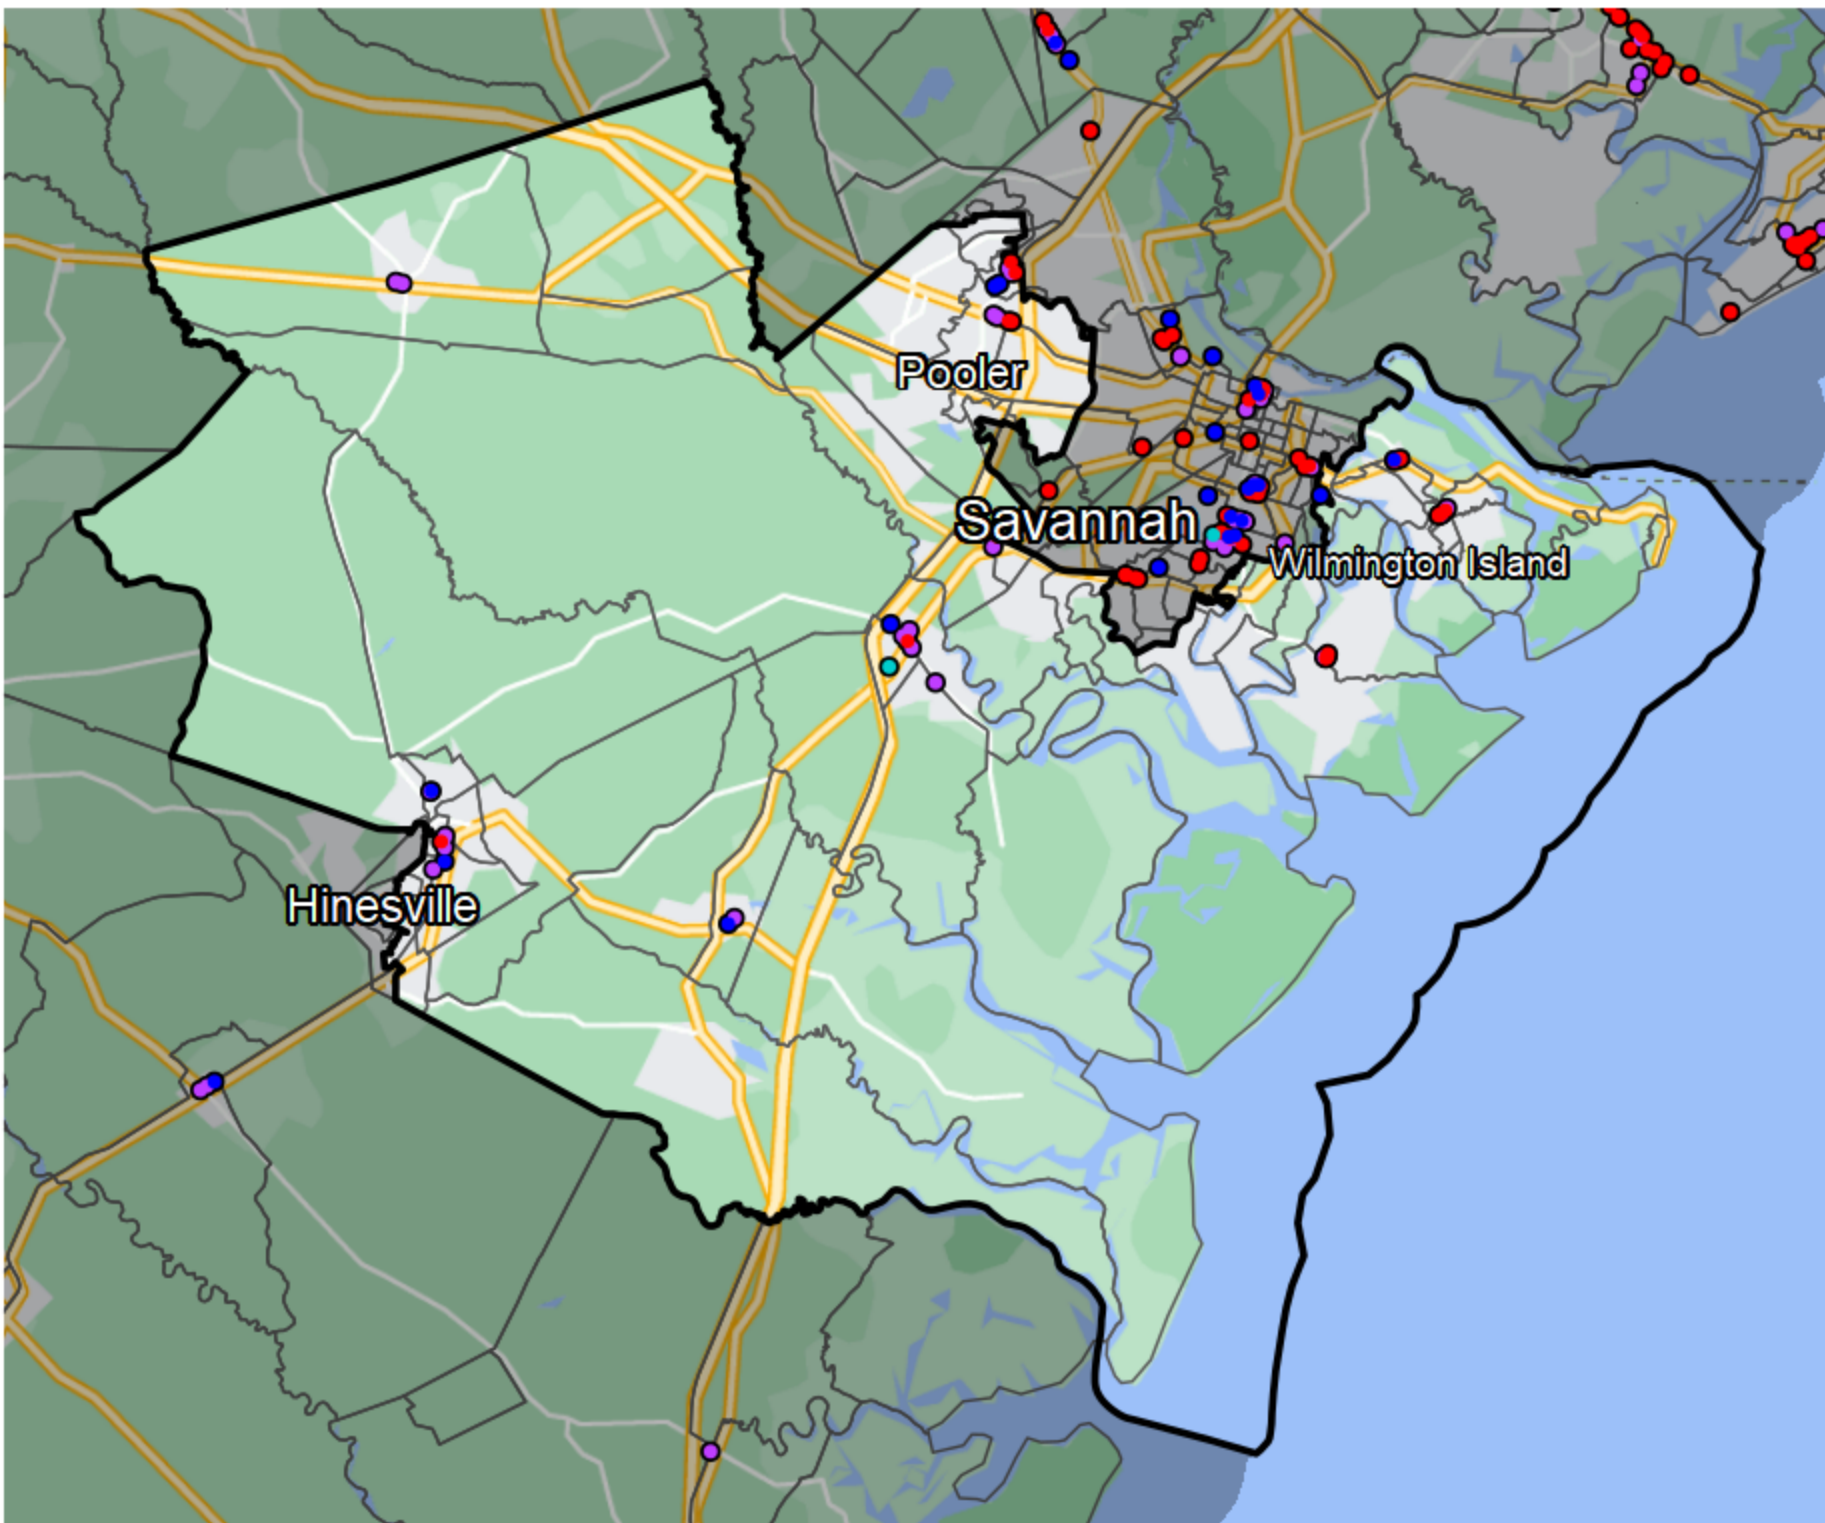

Georgia - State Senate District 1

Banking Desert
No Branches within 10 Miles of Population Center

Financial Institutions
Bank: 21
Bank, Out-of-State: 15
Credit Union: 7
Credit Union, Out-of-State: 1

Sources: NCUA, FDIC, UW-Madison Population Lab, CDFI, US Census, Google Maps, CUNA