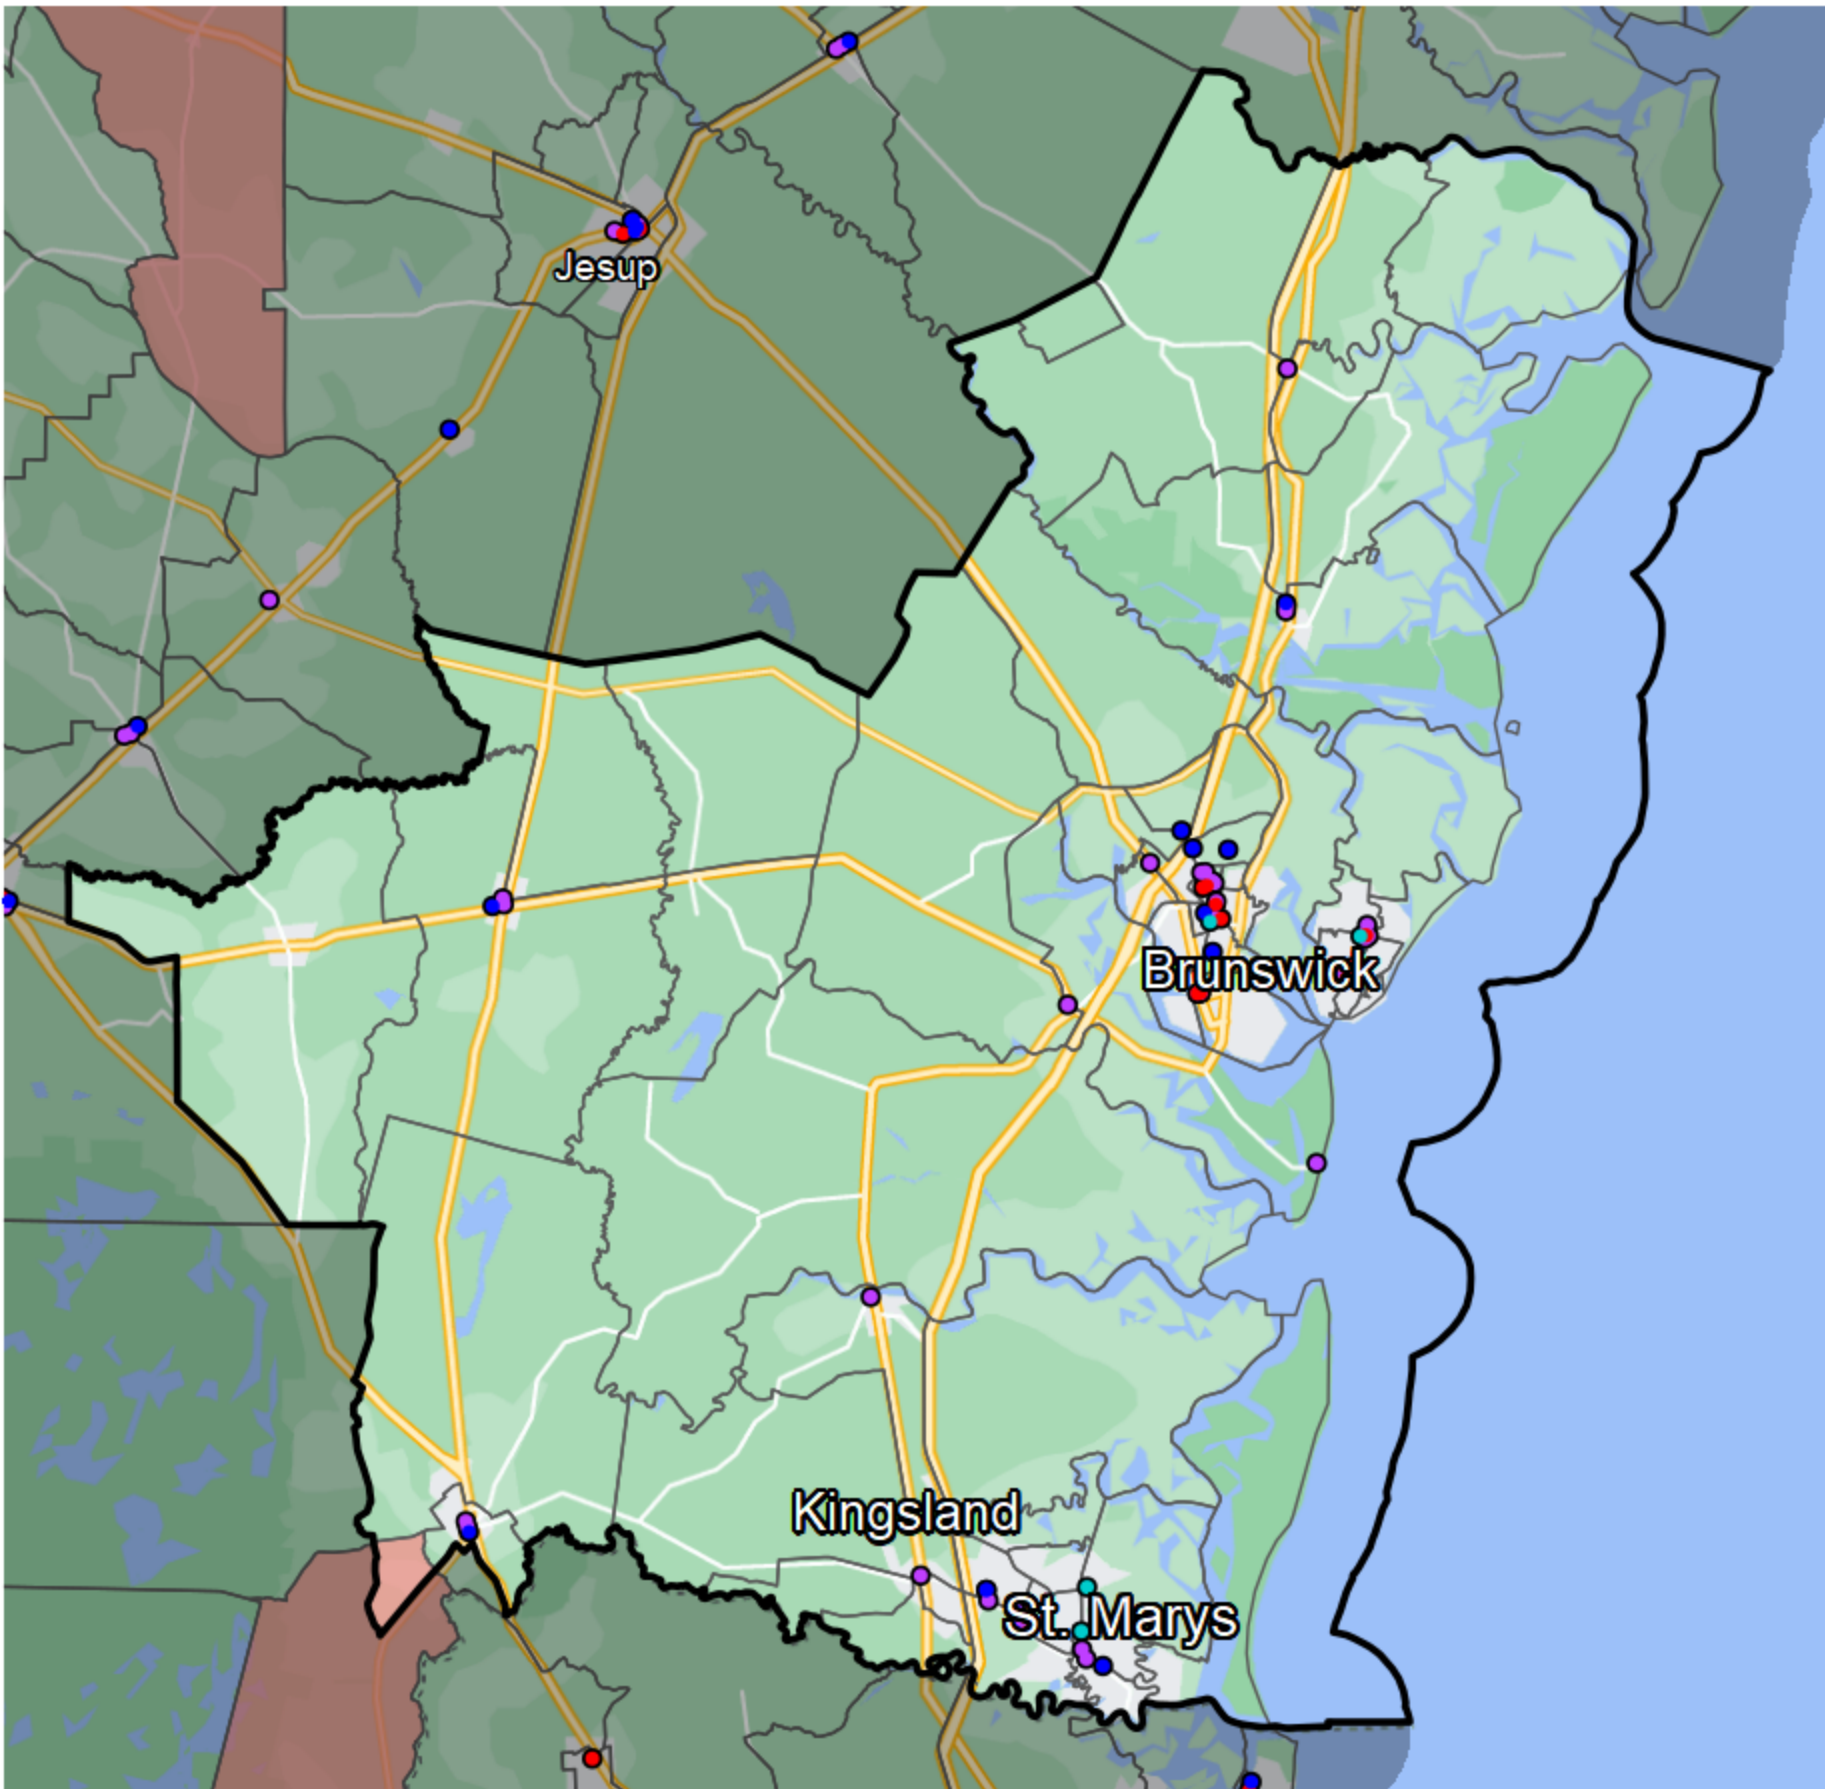

Georgia - State Senate District 3

Banking Desert

No Branches within 10 Miles of Population Center

Financial Institutions

- Bank: 34
- Bank, Out-of-State: 12
- Credit Union: 11
- Credit Union, Out-of-State: 4