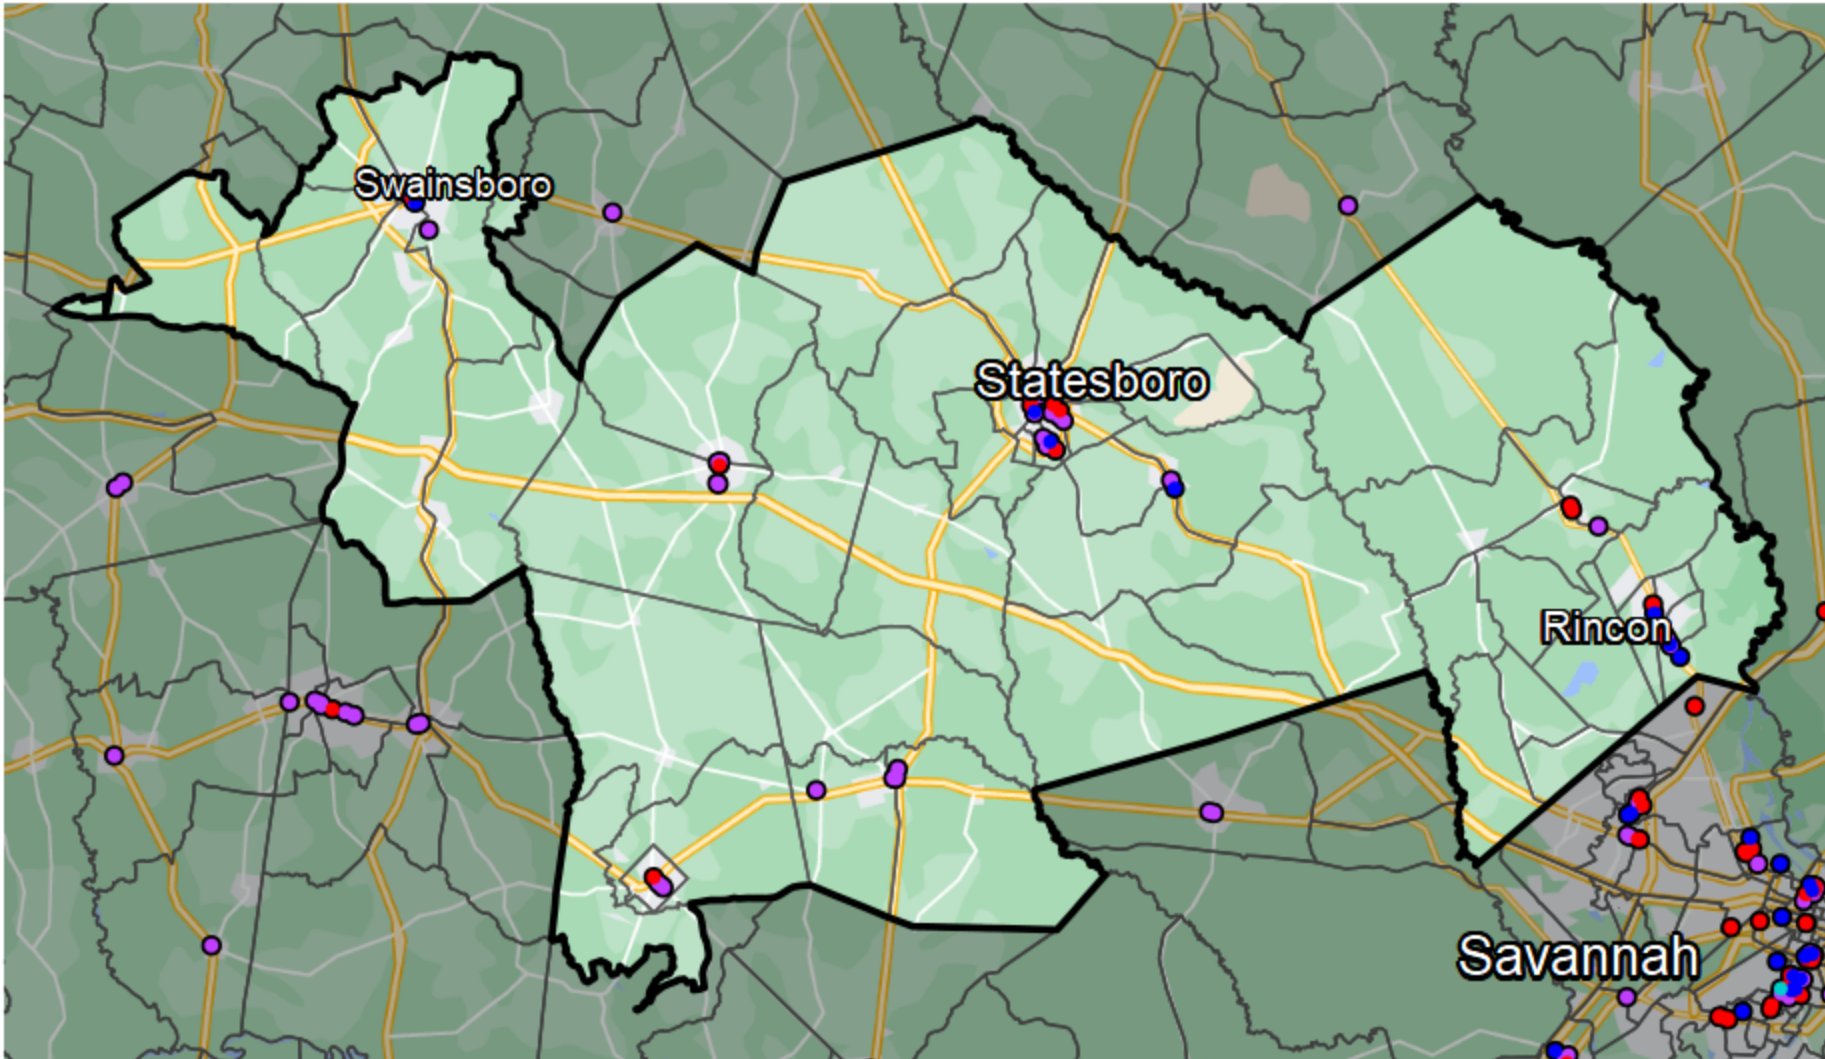

Georgia - State Senate District 4

Banking Desert

No Branches within 10 Miles of Population Center

Financial Institutions

- Bank: 35
- Bank, Out-of-State: 13
- Credit Union: 8
- Credit Union, Out-of-State: 0

Sources: NCUA, FDIC, UW-Madison Population Lab, CDFI, US Census, Google Maps, CUNA