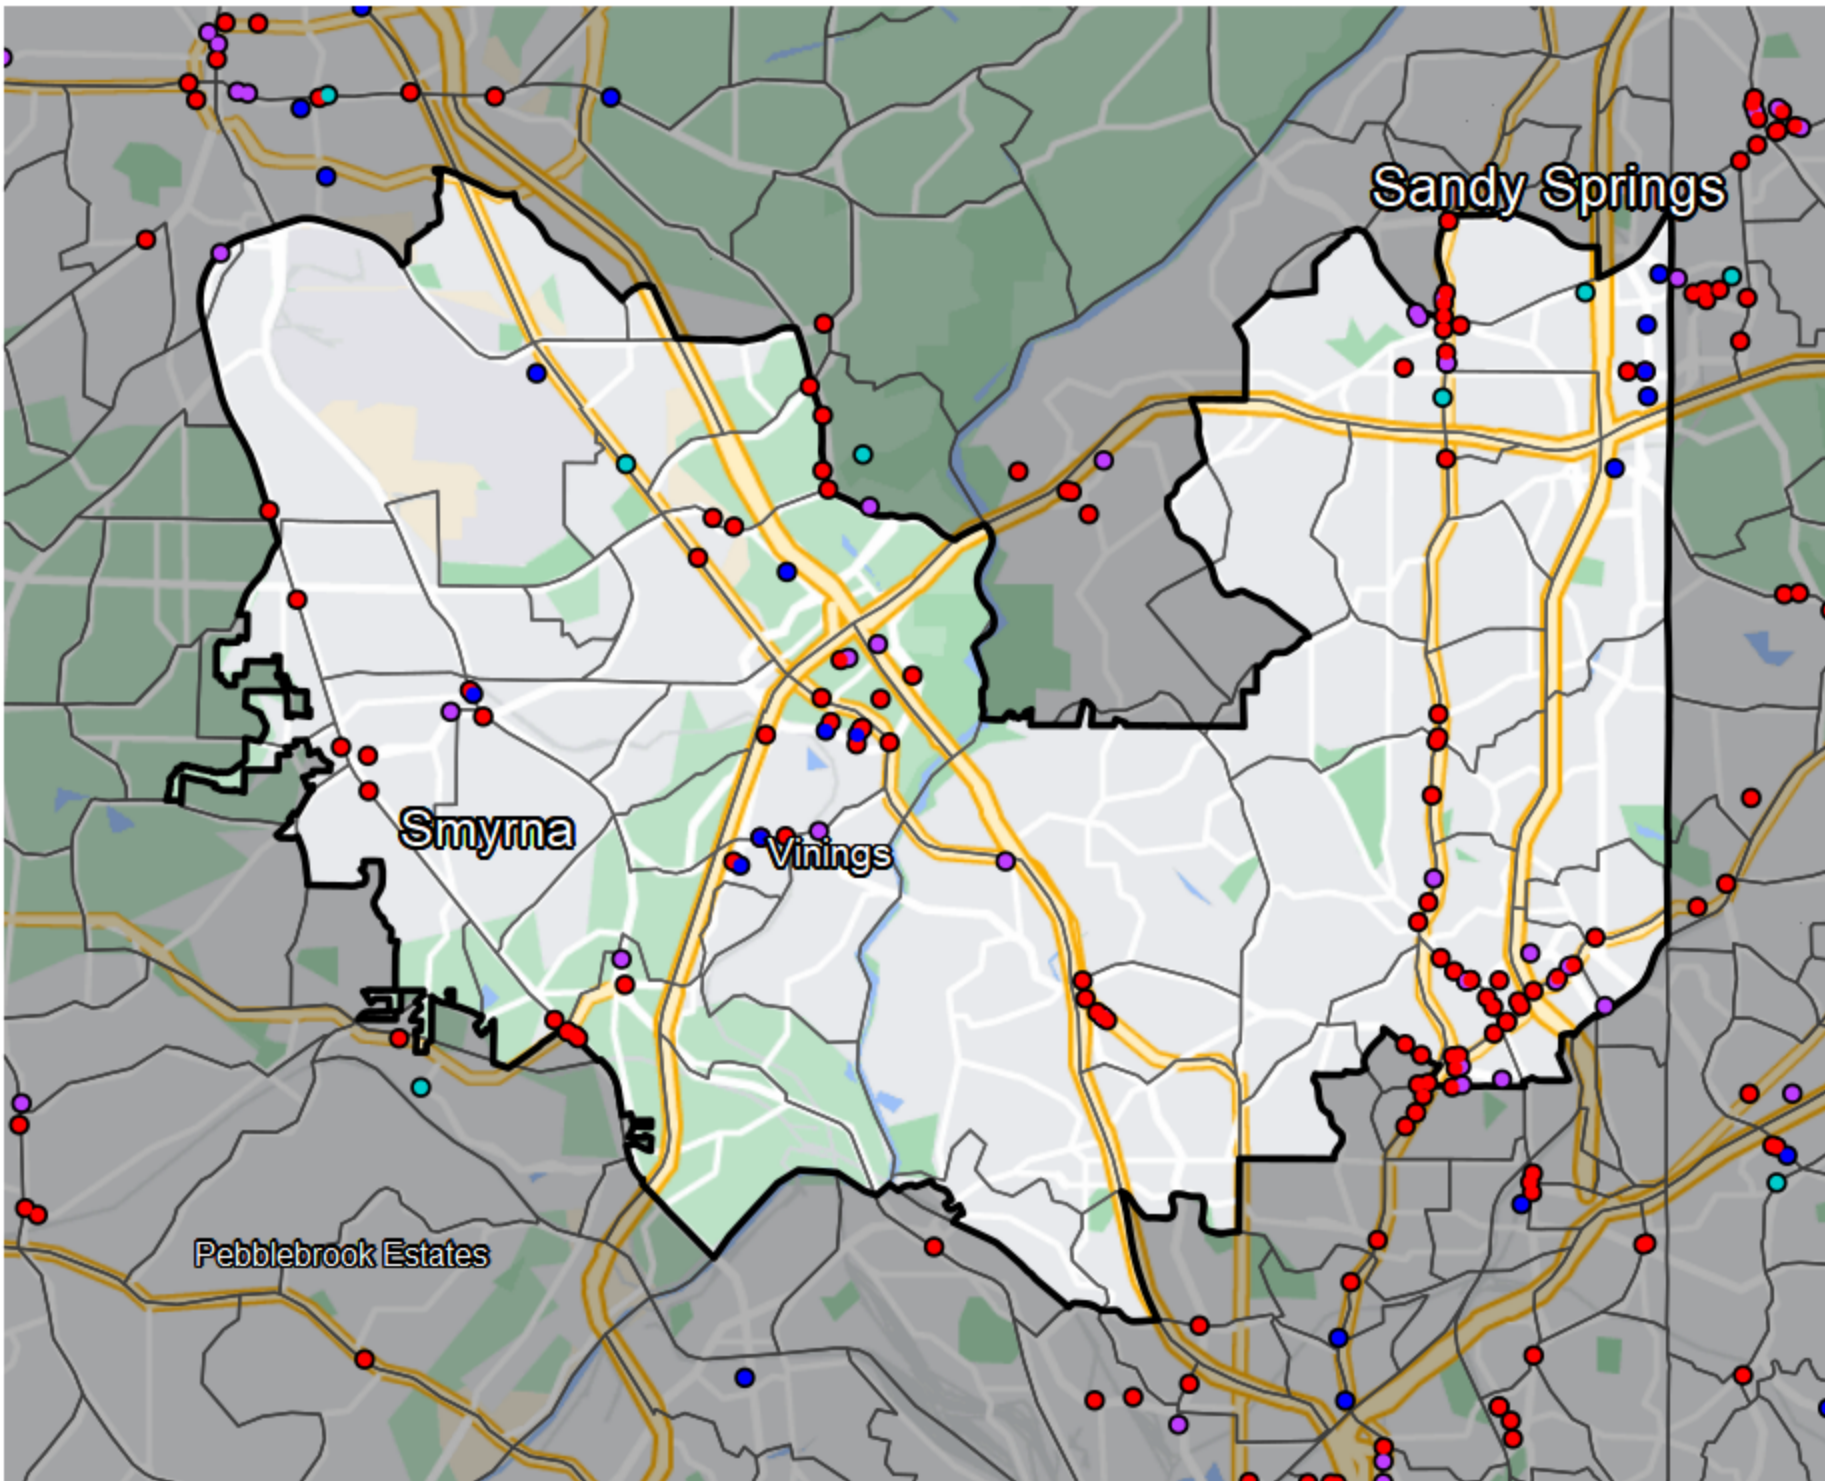

Georgia - State Senate District 6

Banking Desert

No Branches within 10 Miles of Population Center

Financial Institutions

- Bank: 23
- Bank, Out-of-State: 73
- Credit Union: 12
- Credit Union, Out-of-State: 3