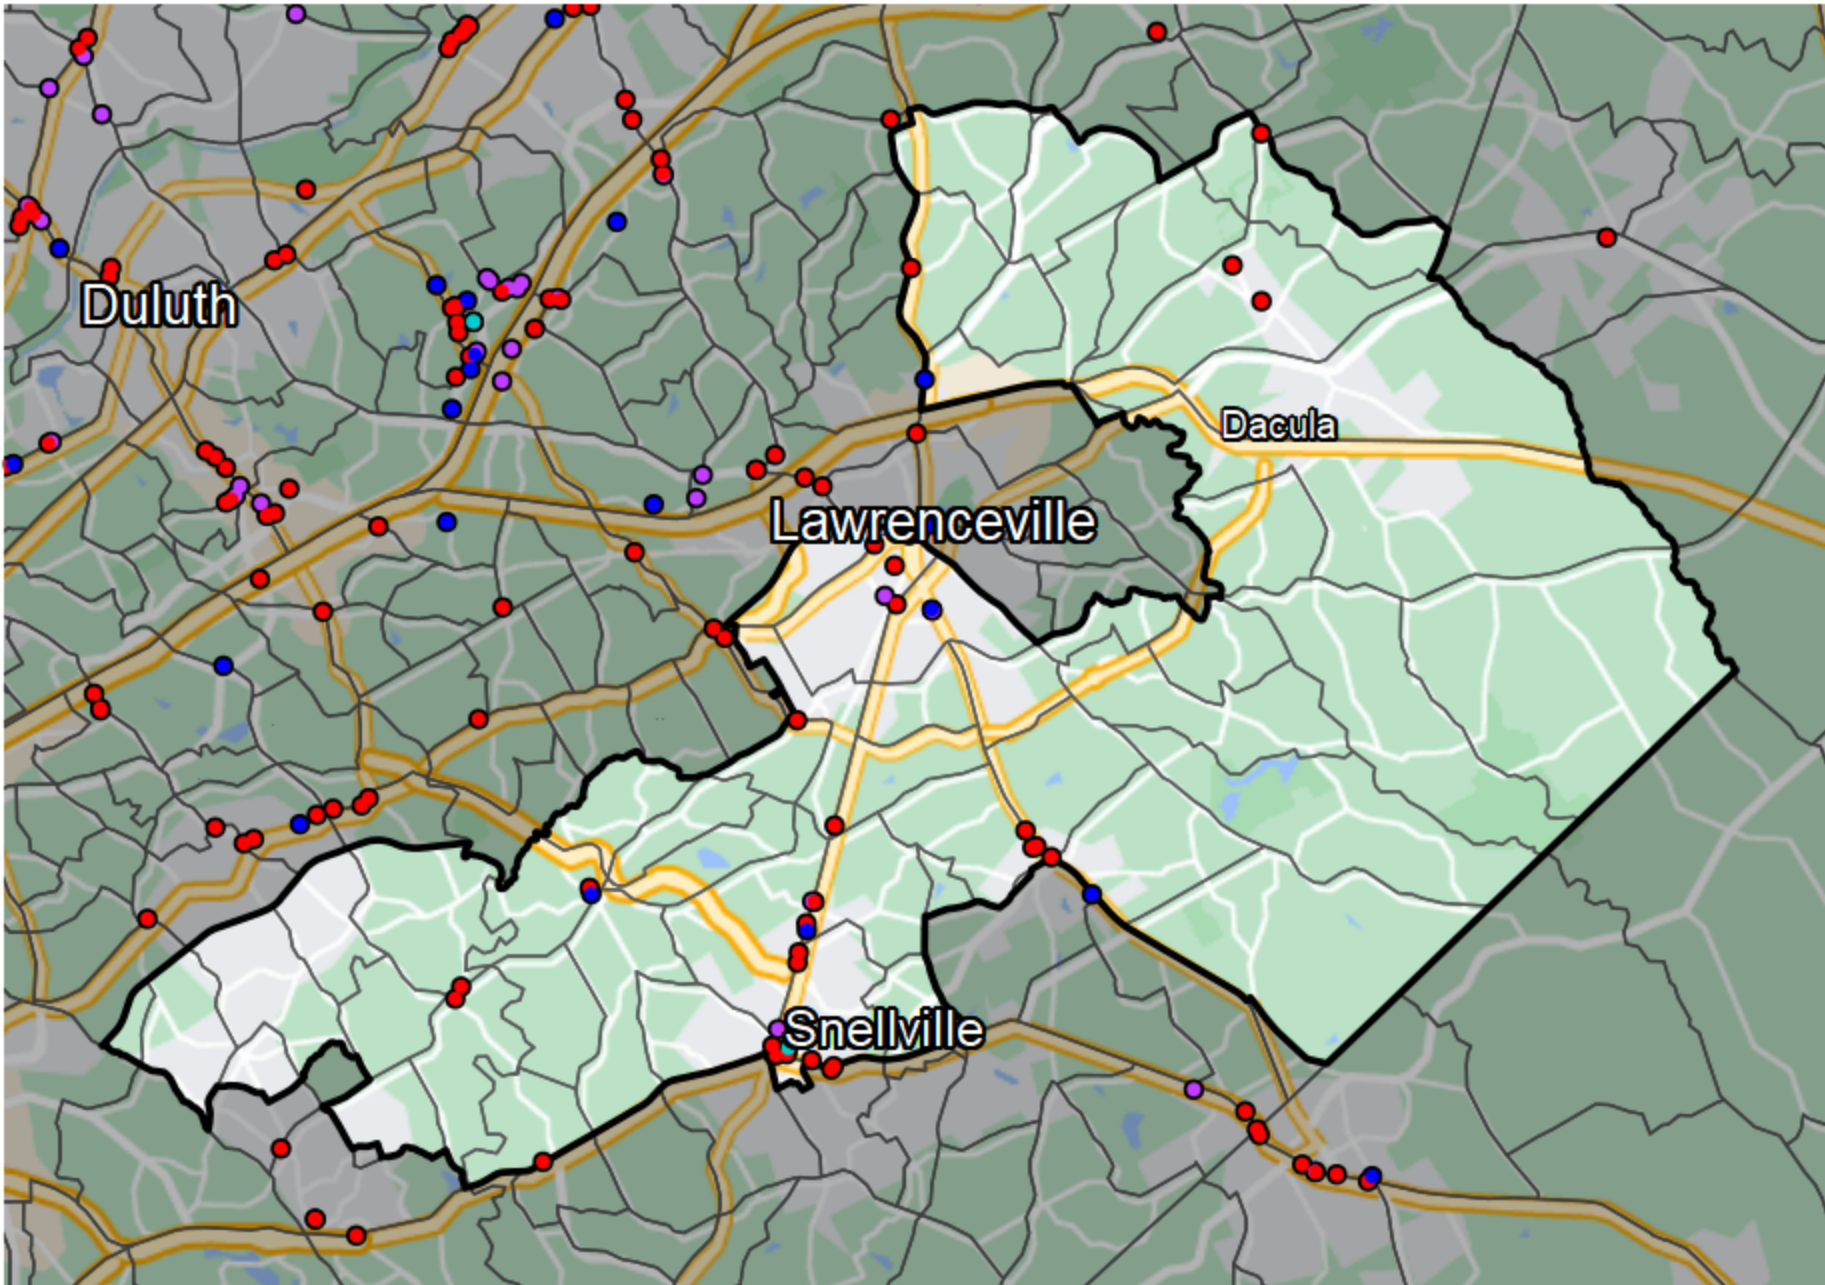

Georgia - State Senate District 9

Banking Desert

No Branches within 10 Miles of Population Center

Financial Institutions

- Bank: 5
- Bank, Out-of-State: 26
- Credit Union: 4
- Credit Union, Out-of-State: 1