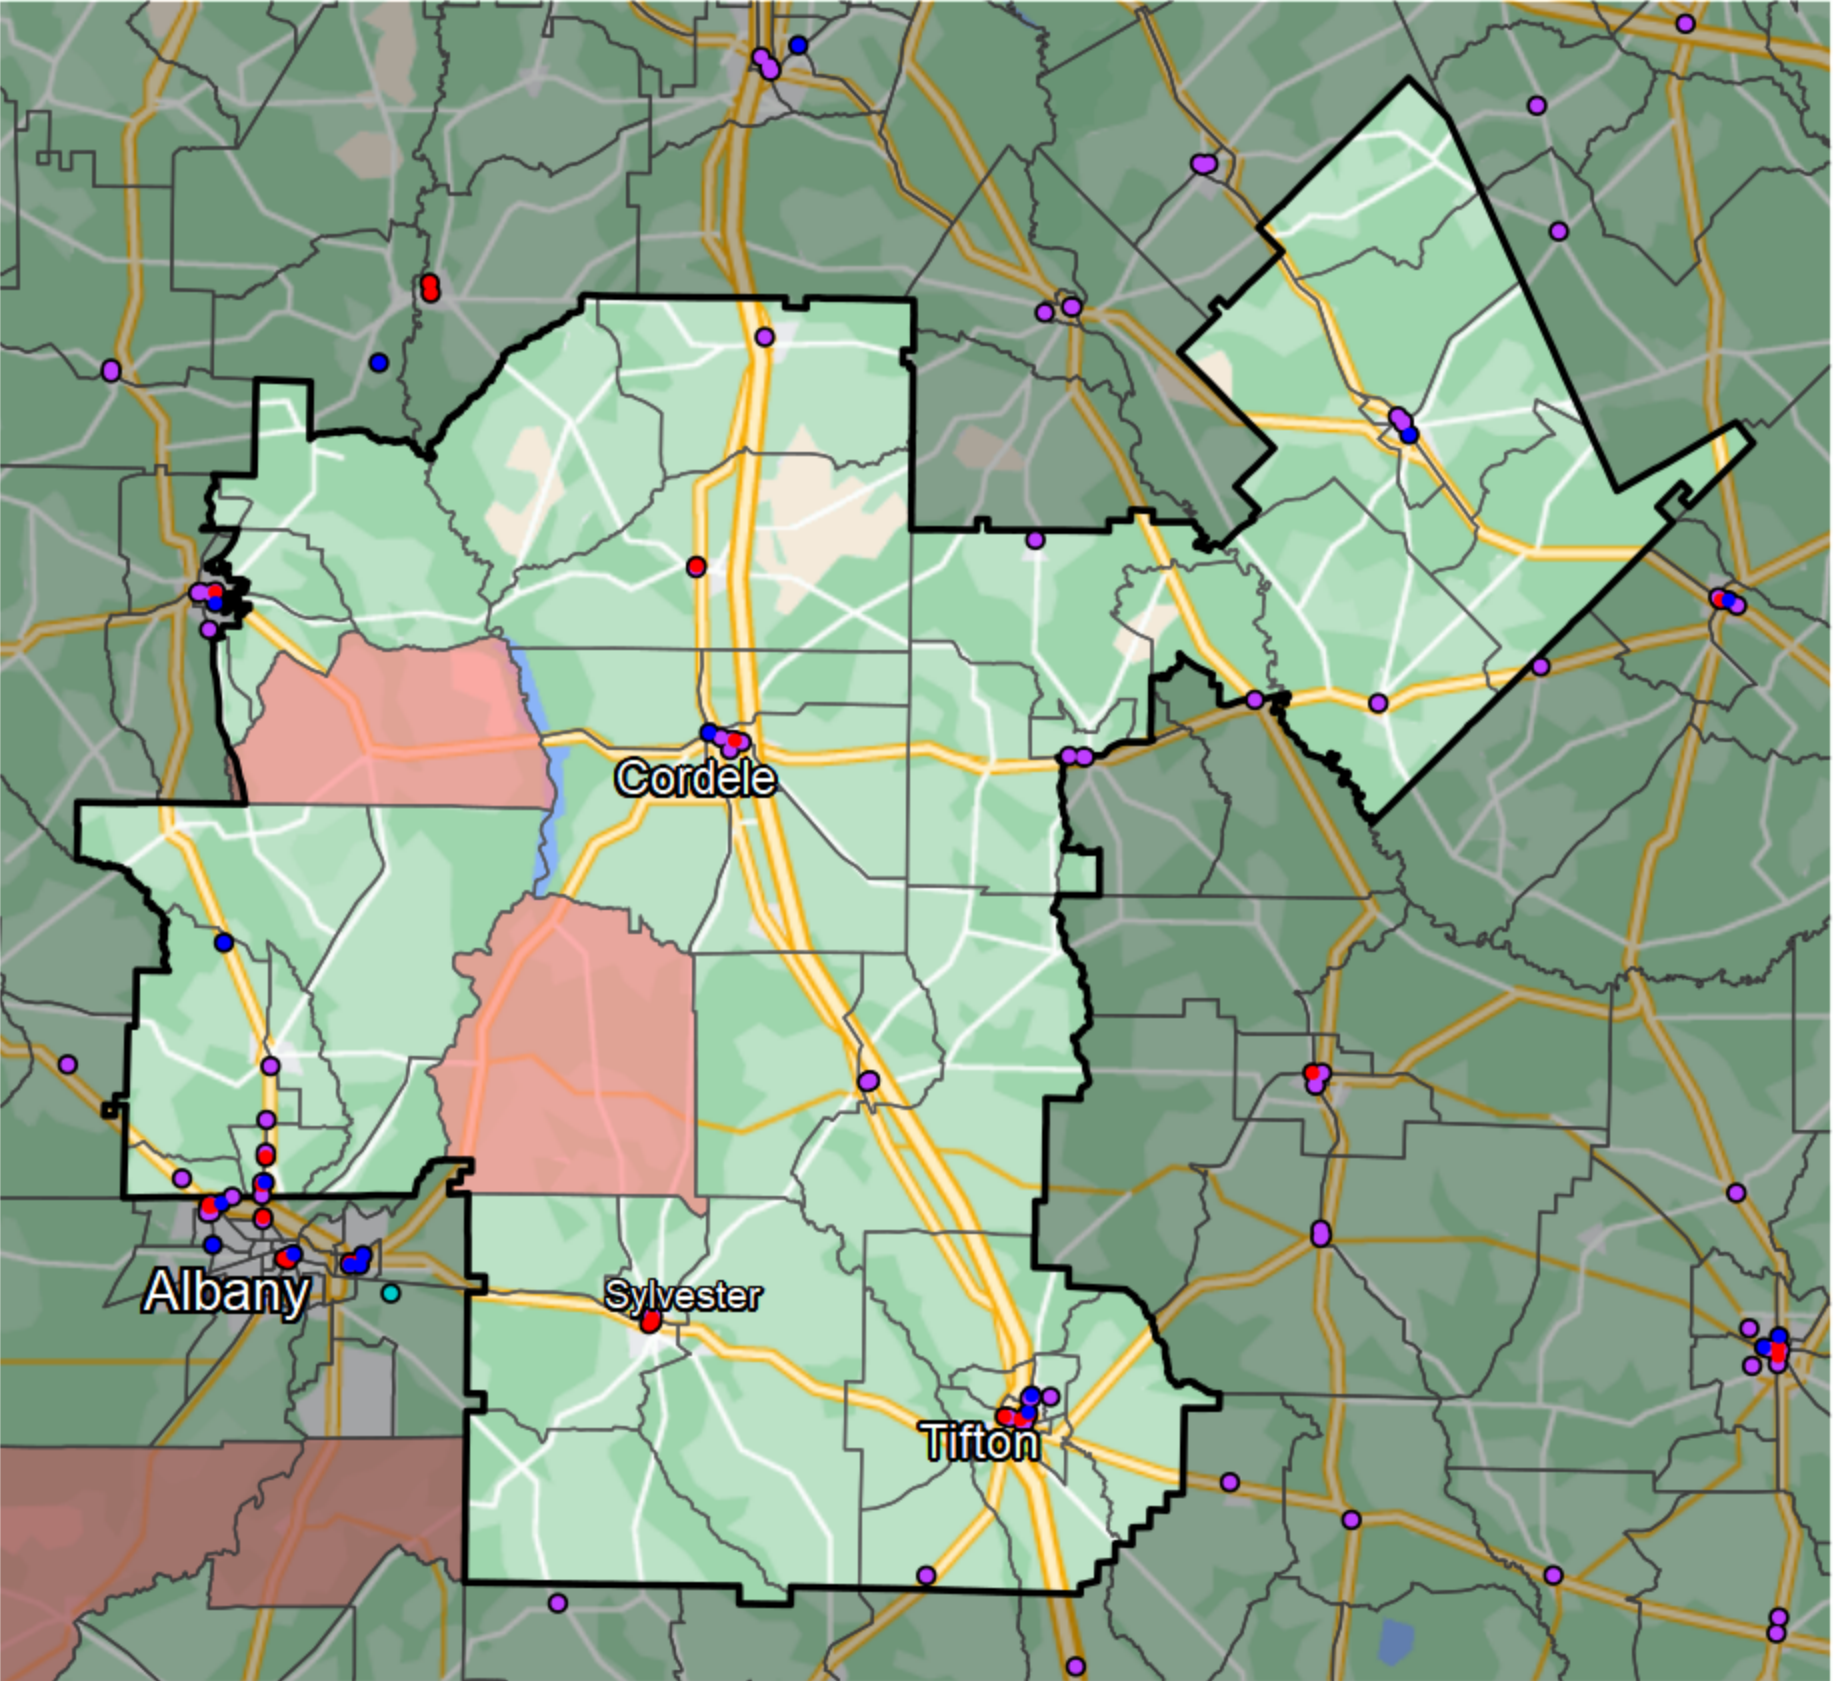

Georgia - State Senate District 13

Banking Desert
No Branches within 10 Miles of Population Center

Financial Institutions

- Bank: 35
- Bank, Out-of-State: 10
- Credit Union: 6
- Credit Union, Out-of-State: 0

Sources: NCUA, FDIC, UW-Madison Population Lab, CDFI, US Census, Google Maps, CUNA