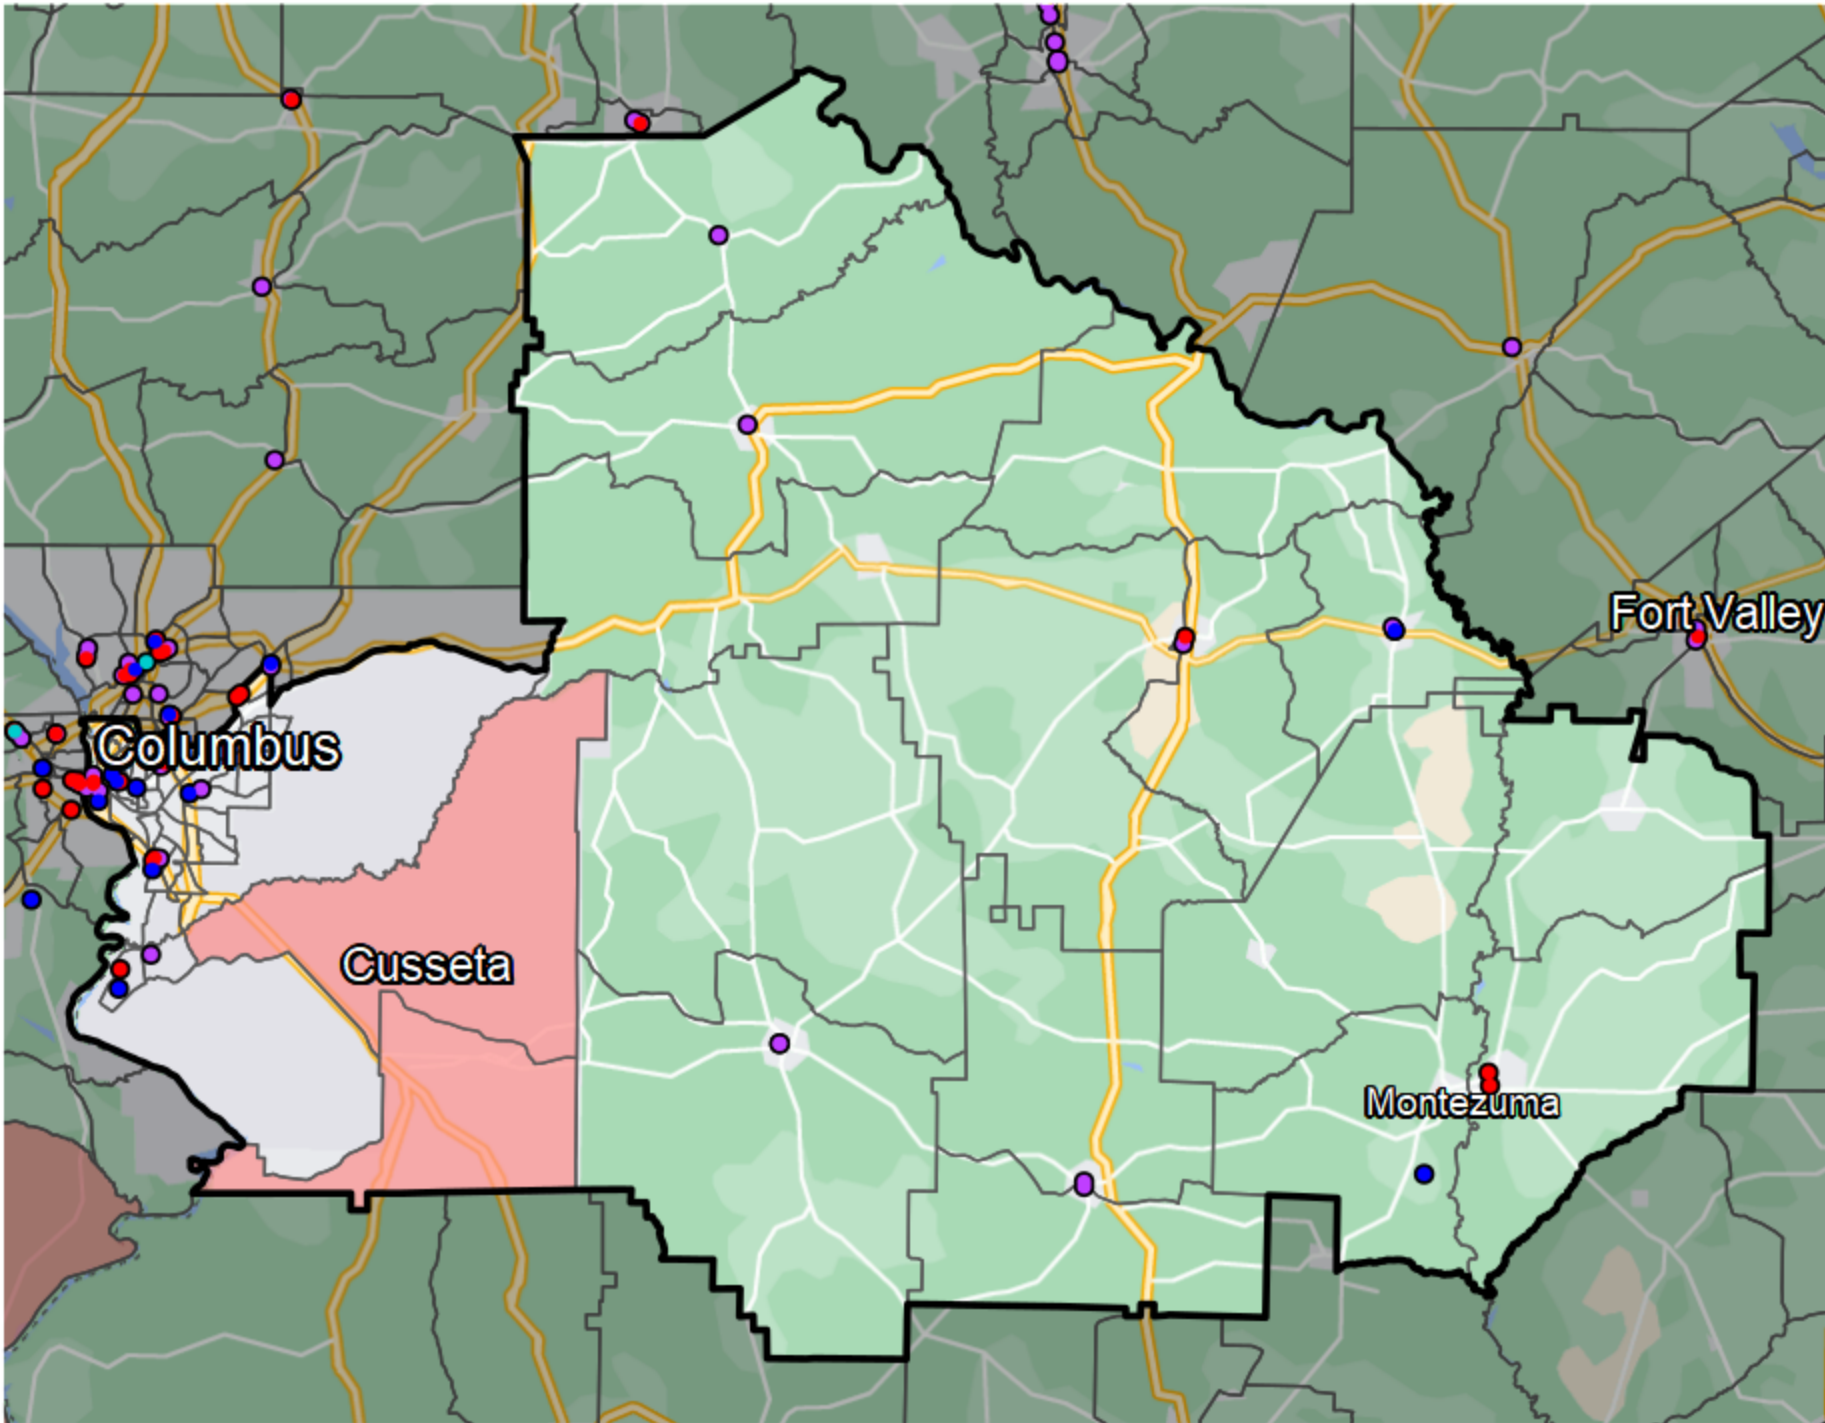

## Georgia - State Senate District 15

### Banking Desert

- No Branches within 10 Miles of Population Center