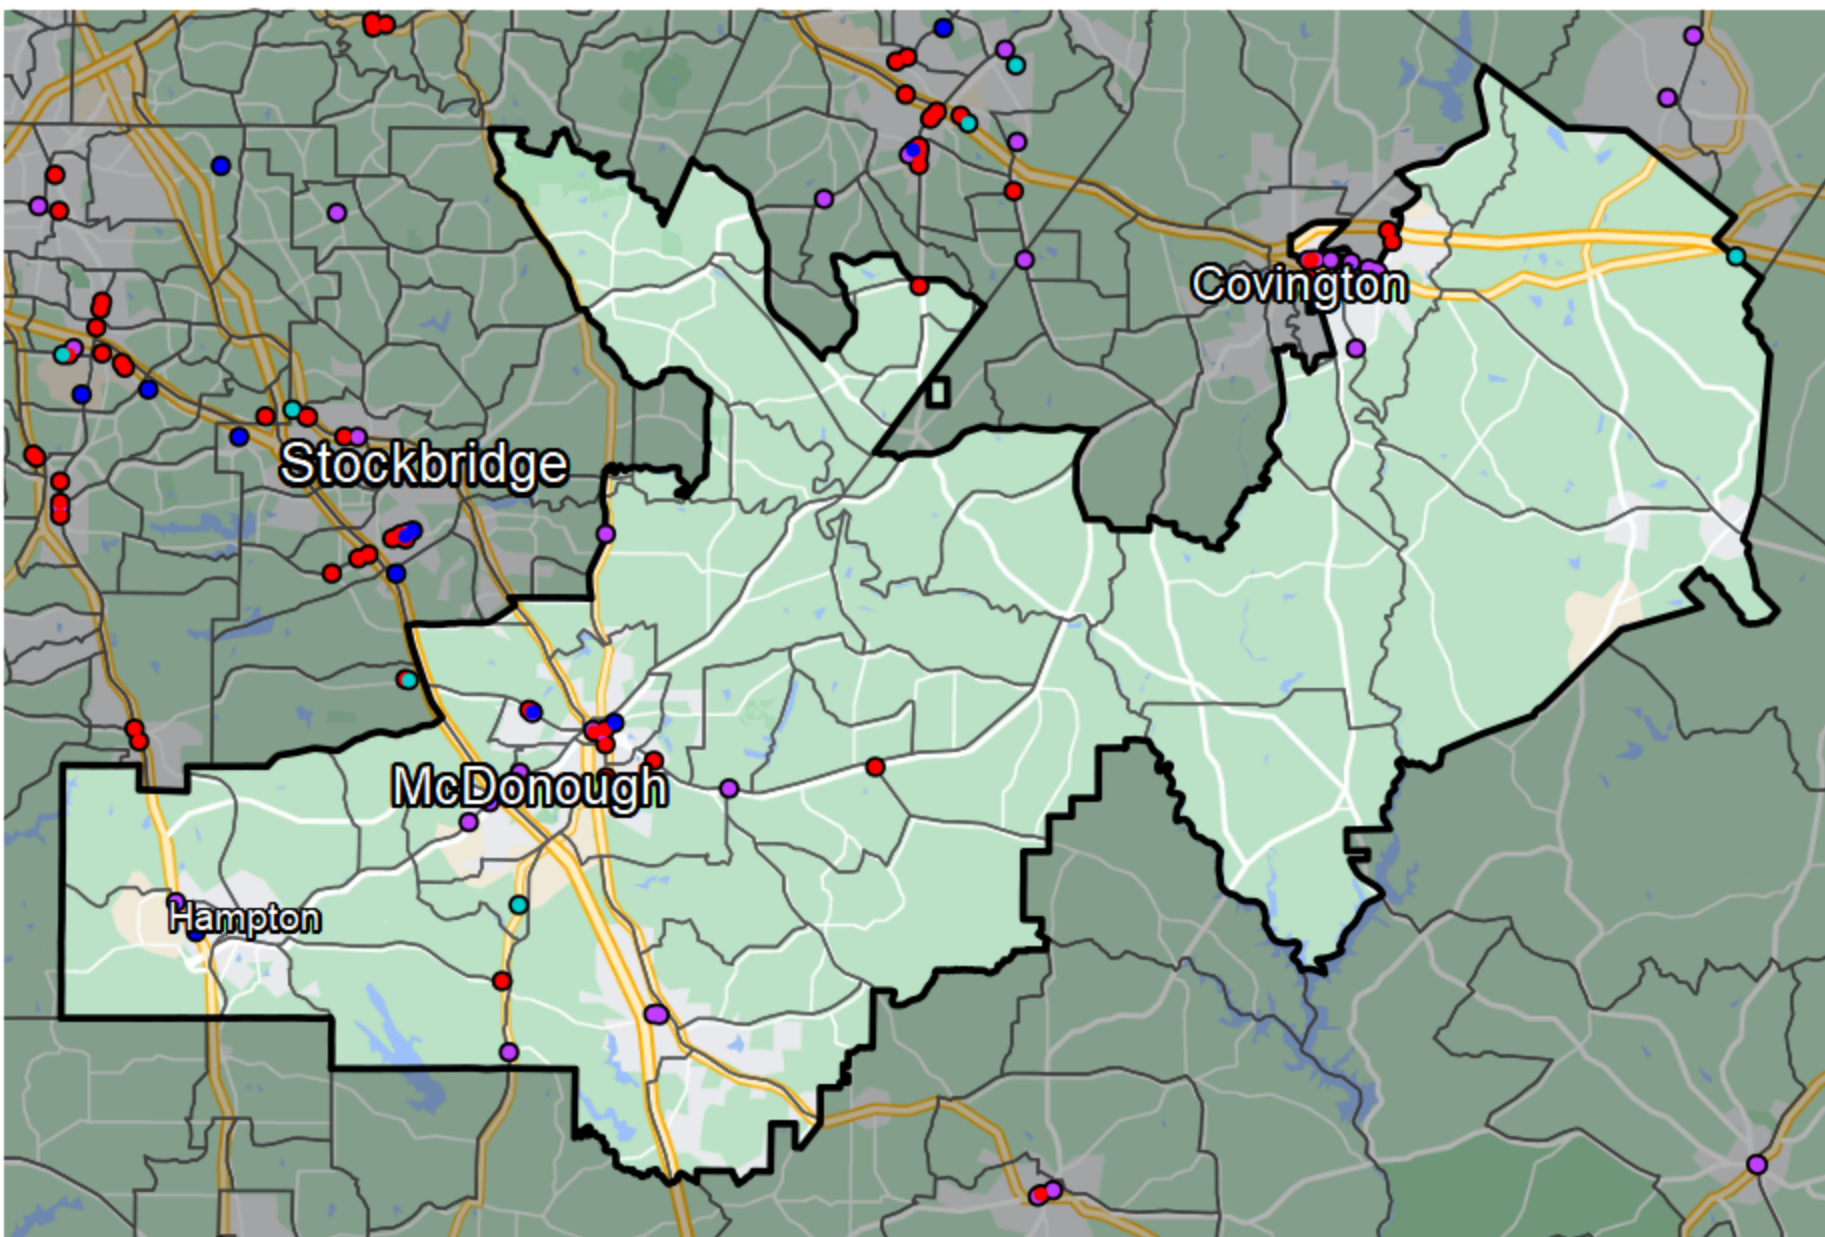

## Georgia - State Senate District 17

### Banking Desert

No Branches within 10 Miles of Population Center